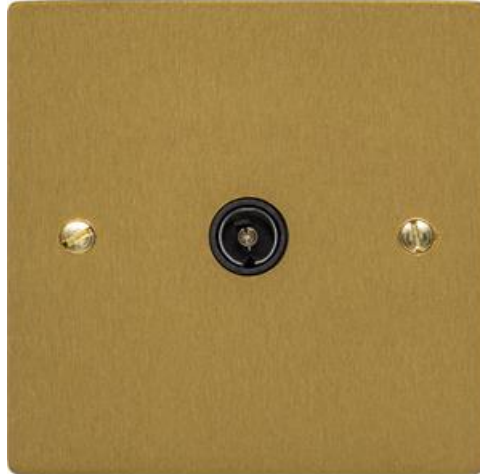

Elite Flat Plate Range - Satin Brass
1 Gang Non-Isolated TV Coaxial Socket - T04.921.BK

Range	Elite Flat Plate Range
Product	Elite Flat Plate Satin Brass T04
Insert Type	1 Gang Non-Isolated TV Coaxial Socket
Plate Finish	Satin Brass
Switch Colour	-
Body and Switch Trim	Black
Height	86 mm
Width	86 mm
Fixing Hole Centres	Box Fixing = 60.3 mm
Minimum Box Depth	35
Current	-
Voltage	230 V
Power	-
Terminal Capacity	4 mm ²
Earth Terminal Capacity	5 mm ²
Product Class 1	Face plate must be earthed
Ambient Operating Temperature	-5°C - 40°C
Recommended Location	Indoor use only
Standard	BS 3041