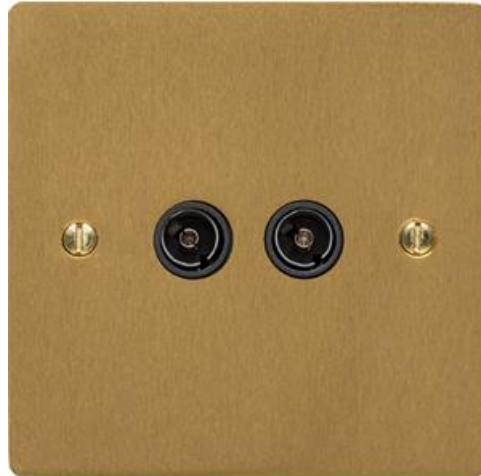

Elite Flat Plate Range - Satin Brass

2 Gang TV Coaxial Socket - T04.922.BK

Range	Elite Flat Plate Range
Product	Elite Flat Plate Satin Brass T04
Insert Type	2 Gang TV Coaxial Socket
Plate Finish	Satin Brass
Switch Colour	-
Body and Switch Trim	Black
Height	86 mm
Width	86 mm
Fixing Hole Centres	Box Fixing = 60.3 mm
Minimum Box Depth	35
Current	-
Voltage	230 V
Power	-
Terminal Capacity	4 mm ²
Earth Terminal Capacity	5 mm ²
Product Class 1	Face plate must be earthed
Ambient Operating Temperature	-5°C - 40°C
Recommended Location	Indoor use only
Standard	BS 3041