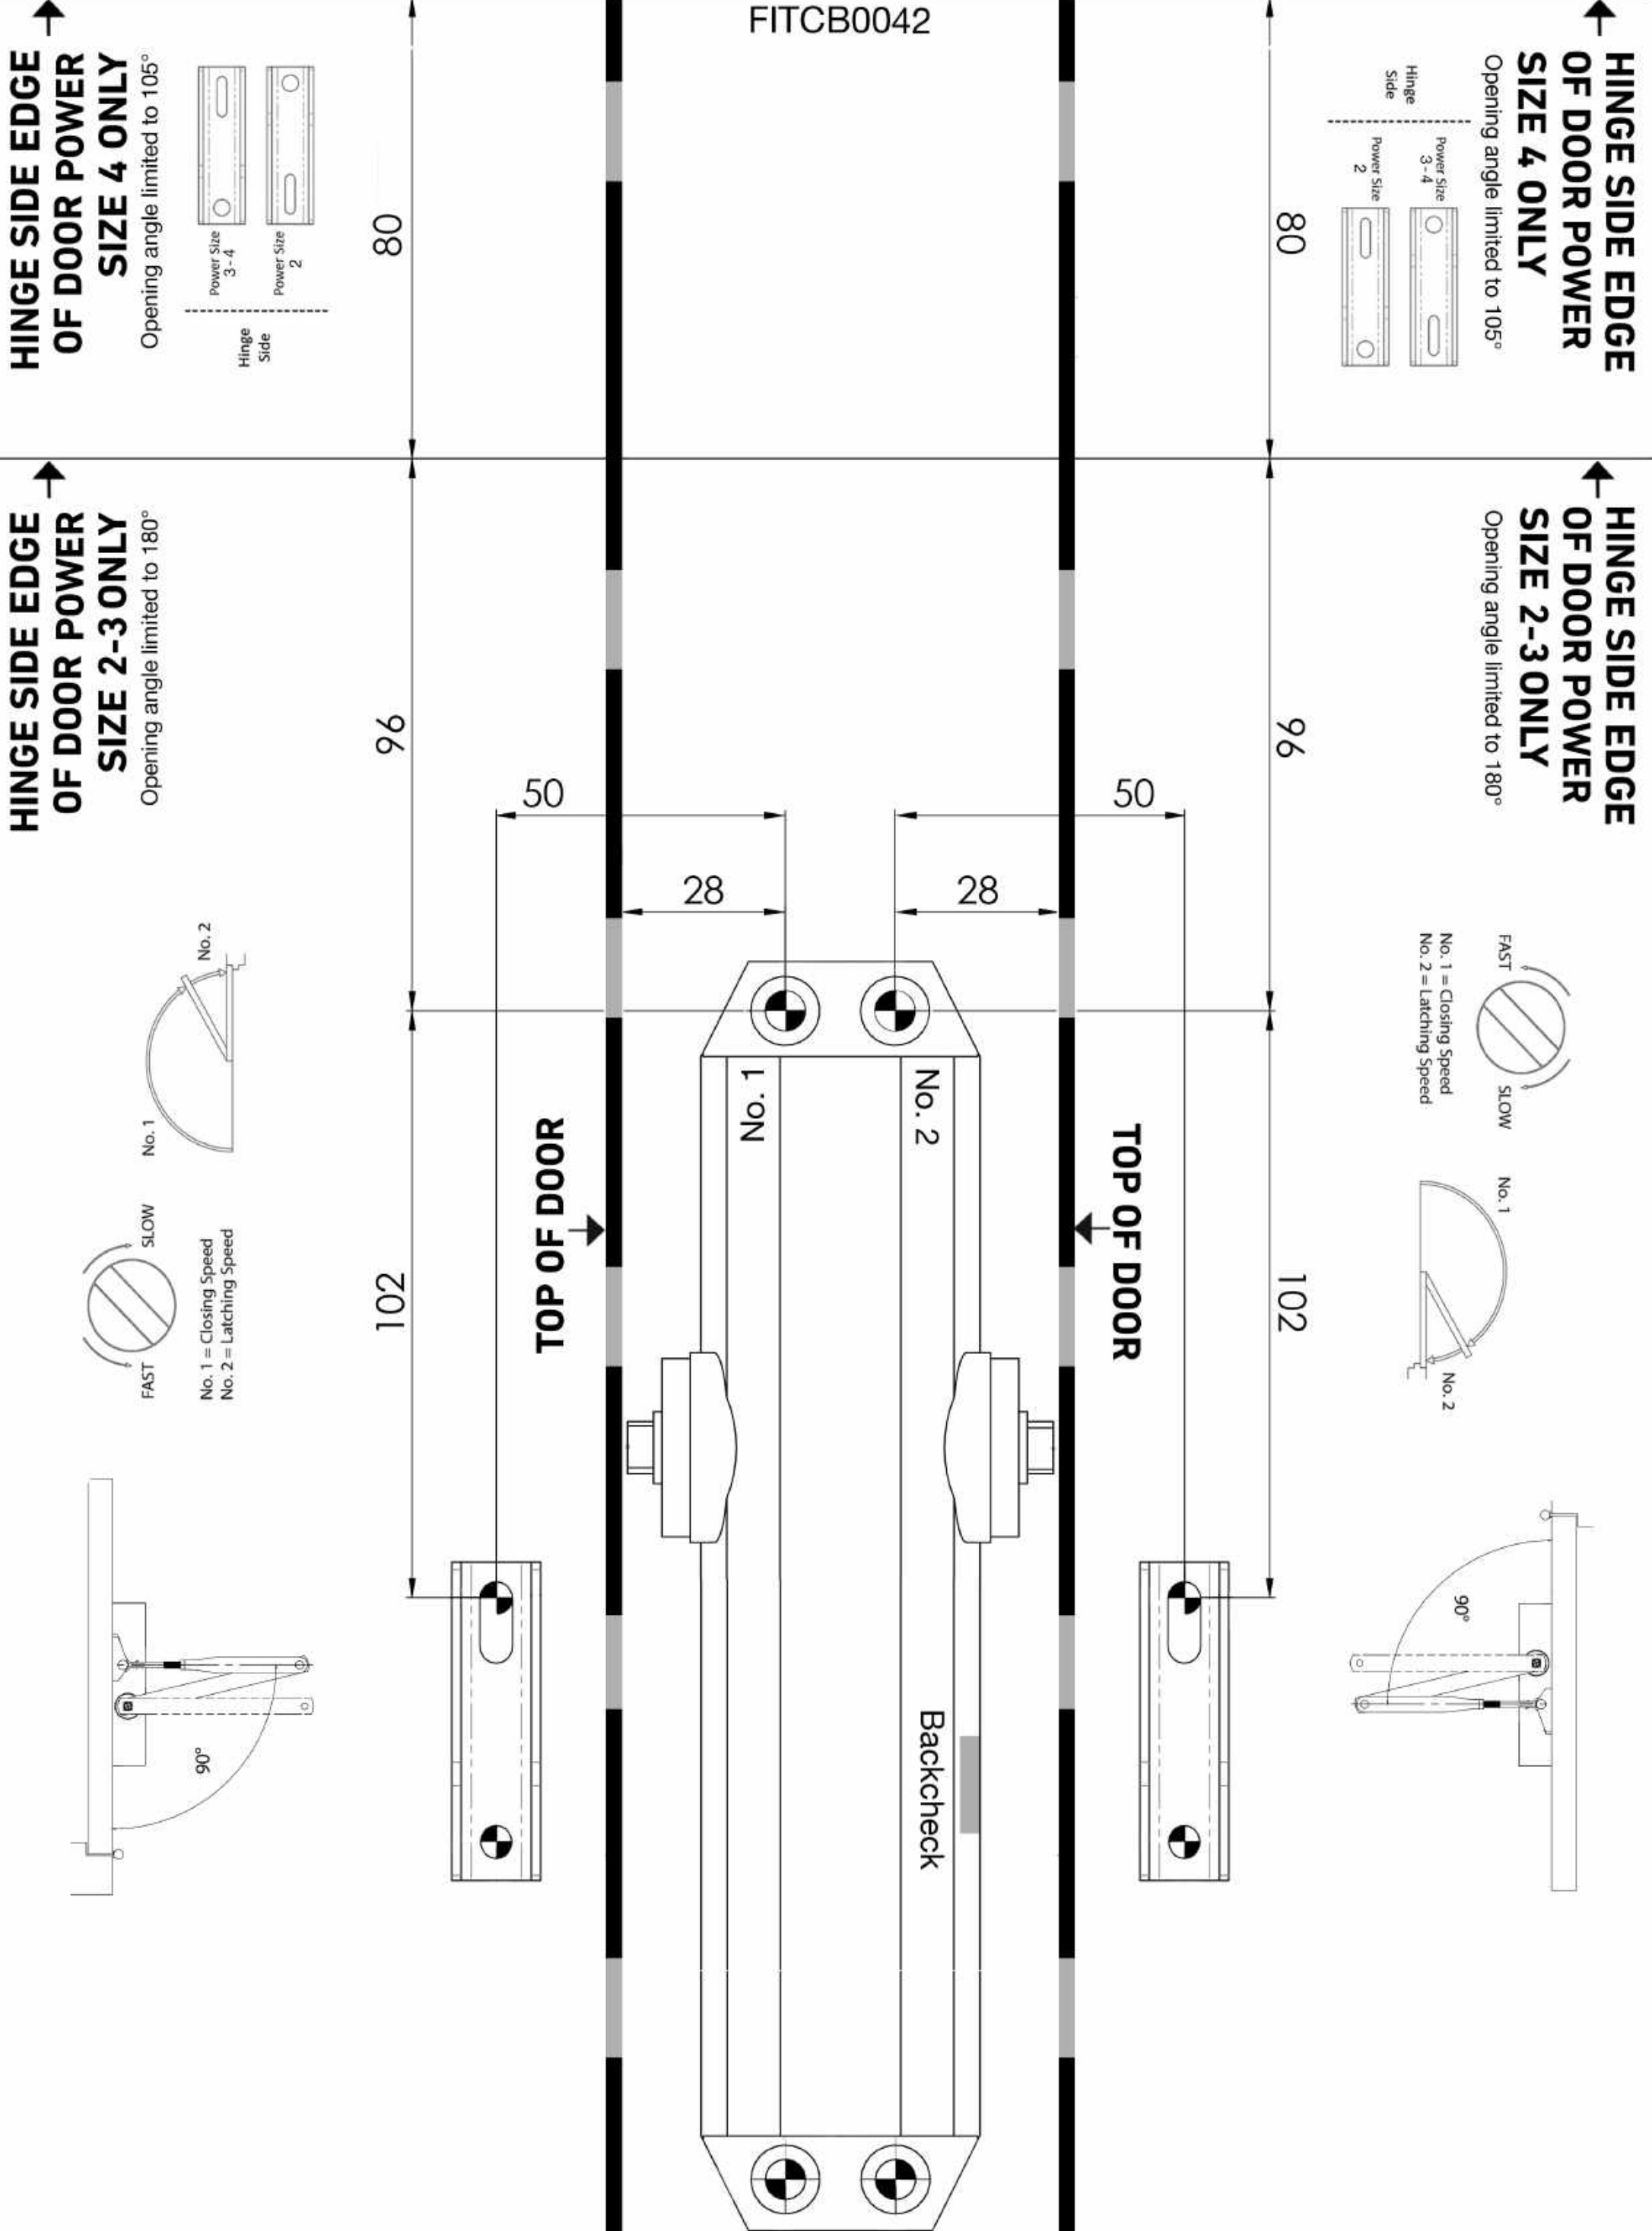

**HINGE SIDE
EDGE OF DOOR**

**CDG420 FIG.6 FITTING
TEMPLATE REV A
Size 3 only
FITCB0039**

FITCB0042

**HINGE SIDE EDGE
OF DOOR POWER
SIZE 4 ONLY**

Opening angle limited to 105°

80

**HINGE SIDE EDGE
OF DOOR POWER
SIZE 2-3 ONLY**

Opening angle limited to 180°

96

50

28

28

50

102

TOP OF DOOR

No. 1

No. 2

Backcheck

TOP OF DOOR

96

102

**HINGE SIDE EDGE
OF DOOR POWER
SIZE 4 ONLY**

Opening angle limited to 105°

**HINGE SIDE EDGE
OF DOOR POWER
SIZE 2-3 ONLY**

Opening angle limited to 180°

90°