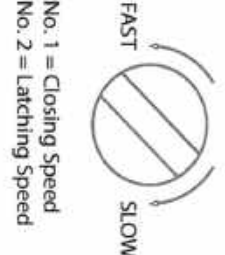

**HINGE SIDE
EDGE OF DOOR**

**CDG420 FIG.6 FITTING
TEMPLATE REV A
Size 3 only
FITCB0039**

FITCB0042

**HINGE SIDE EDGE
OF DOOR POWER
SIZE 4 ONLY**

Opening angle limited to 105°

80

**HINGE SIDE EDGE
OF DOOR POWER
SIZE 2-3 ONLY**

Opening angle limited to 180°

96

50

28

28

50

102

TOP OF DOOR

No. 1

No. 2

Backcheck

TOP OF DOOR

96

102

**HINGE SIDE EDGE
OF DOOR POWER
SIZE 4 ONLY**

Opening angle limited to 105°

**HINGE SIDE EDGE
OF DOOR POWER
SIZE 2-3 ONLY**

Opening angle limited to 180°

90°