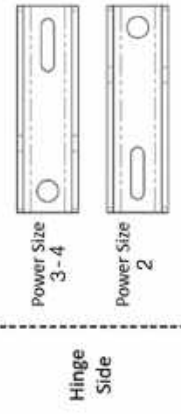

**HINGE SIDE
EDGE OF DOOR**

**CDG420 FIG.6 FITTING
TEMPLATE REV A
Size 3 only
FITCB0039**

FITCB0042

**HINGE SIDE EDGE
OF DOOR POWER
SIZE 4 ONLY**

Opening angle limited to 105°

80

**HINGE SIDE EDGE
OF DOOR POWER
SIZE 2-3 ONLY**

Opening angle limited to 180°

96

50

28

28

50

102

TOP OF DOOR

No. 1

No. 2

Backcheck

TOP OF DOOR

96

102

**HINGE SIDE EDGE
OF DOOR POWER
SIZE 4 ONLY**

Opening angle limited to 105°

**HINGE SIDE EDGE
OF DOOR POWER
SIZE 2-3 ONLY**

Opening angle limited to 180°

90°