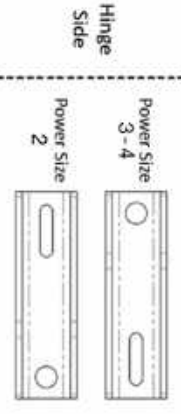

**HINGE SIDE
EDGE OF DOOR**

**CDG420 FIG.6 FITTING
TEMPLATE REV A
Size 3 only
FITCB0039**

FITCB0042

**HINGE SIDE EDGE
OF DOOR POWER
SIZE 4 ONLY**

Opening angle limited to 105°

80

**HINGE SIDE EDGE
OF DOOR POWER
SIZE 2-3 ONLY**

Opening angle limited to 180°

96

50

28

28

50

102

TOP OF DOOR

No. 1

No. 2

Backcheck

TOP OF DOOR

96

102

**HINGE SIDE EDGE
OF DOOR POWER
SIZE 4 ONLY**

Opening angle limited to 105°

**HINGE SIDE EDGE
OF DOOR POWER
SIZE 2-3 ONLY**

Opening angle limited to 180°

90°