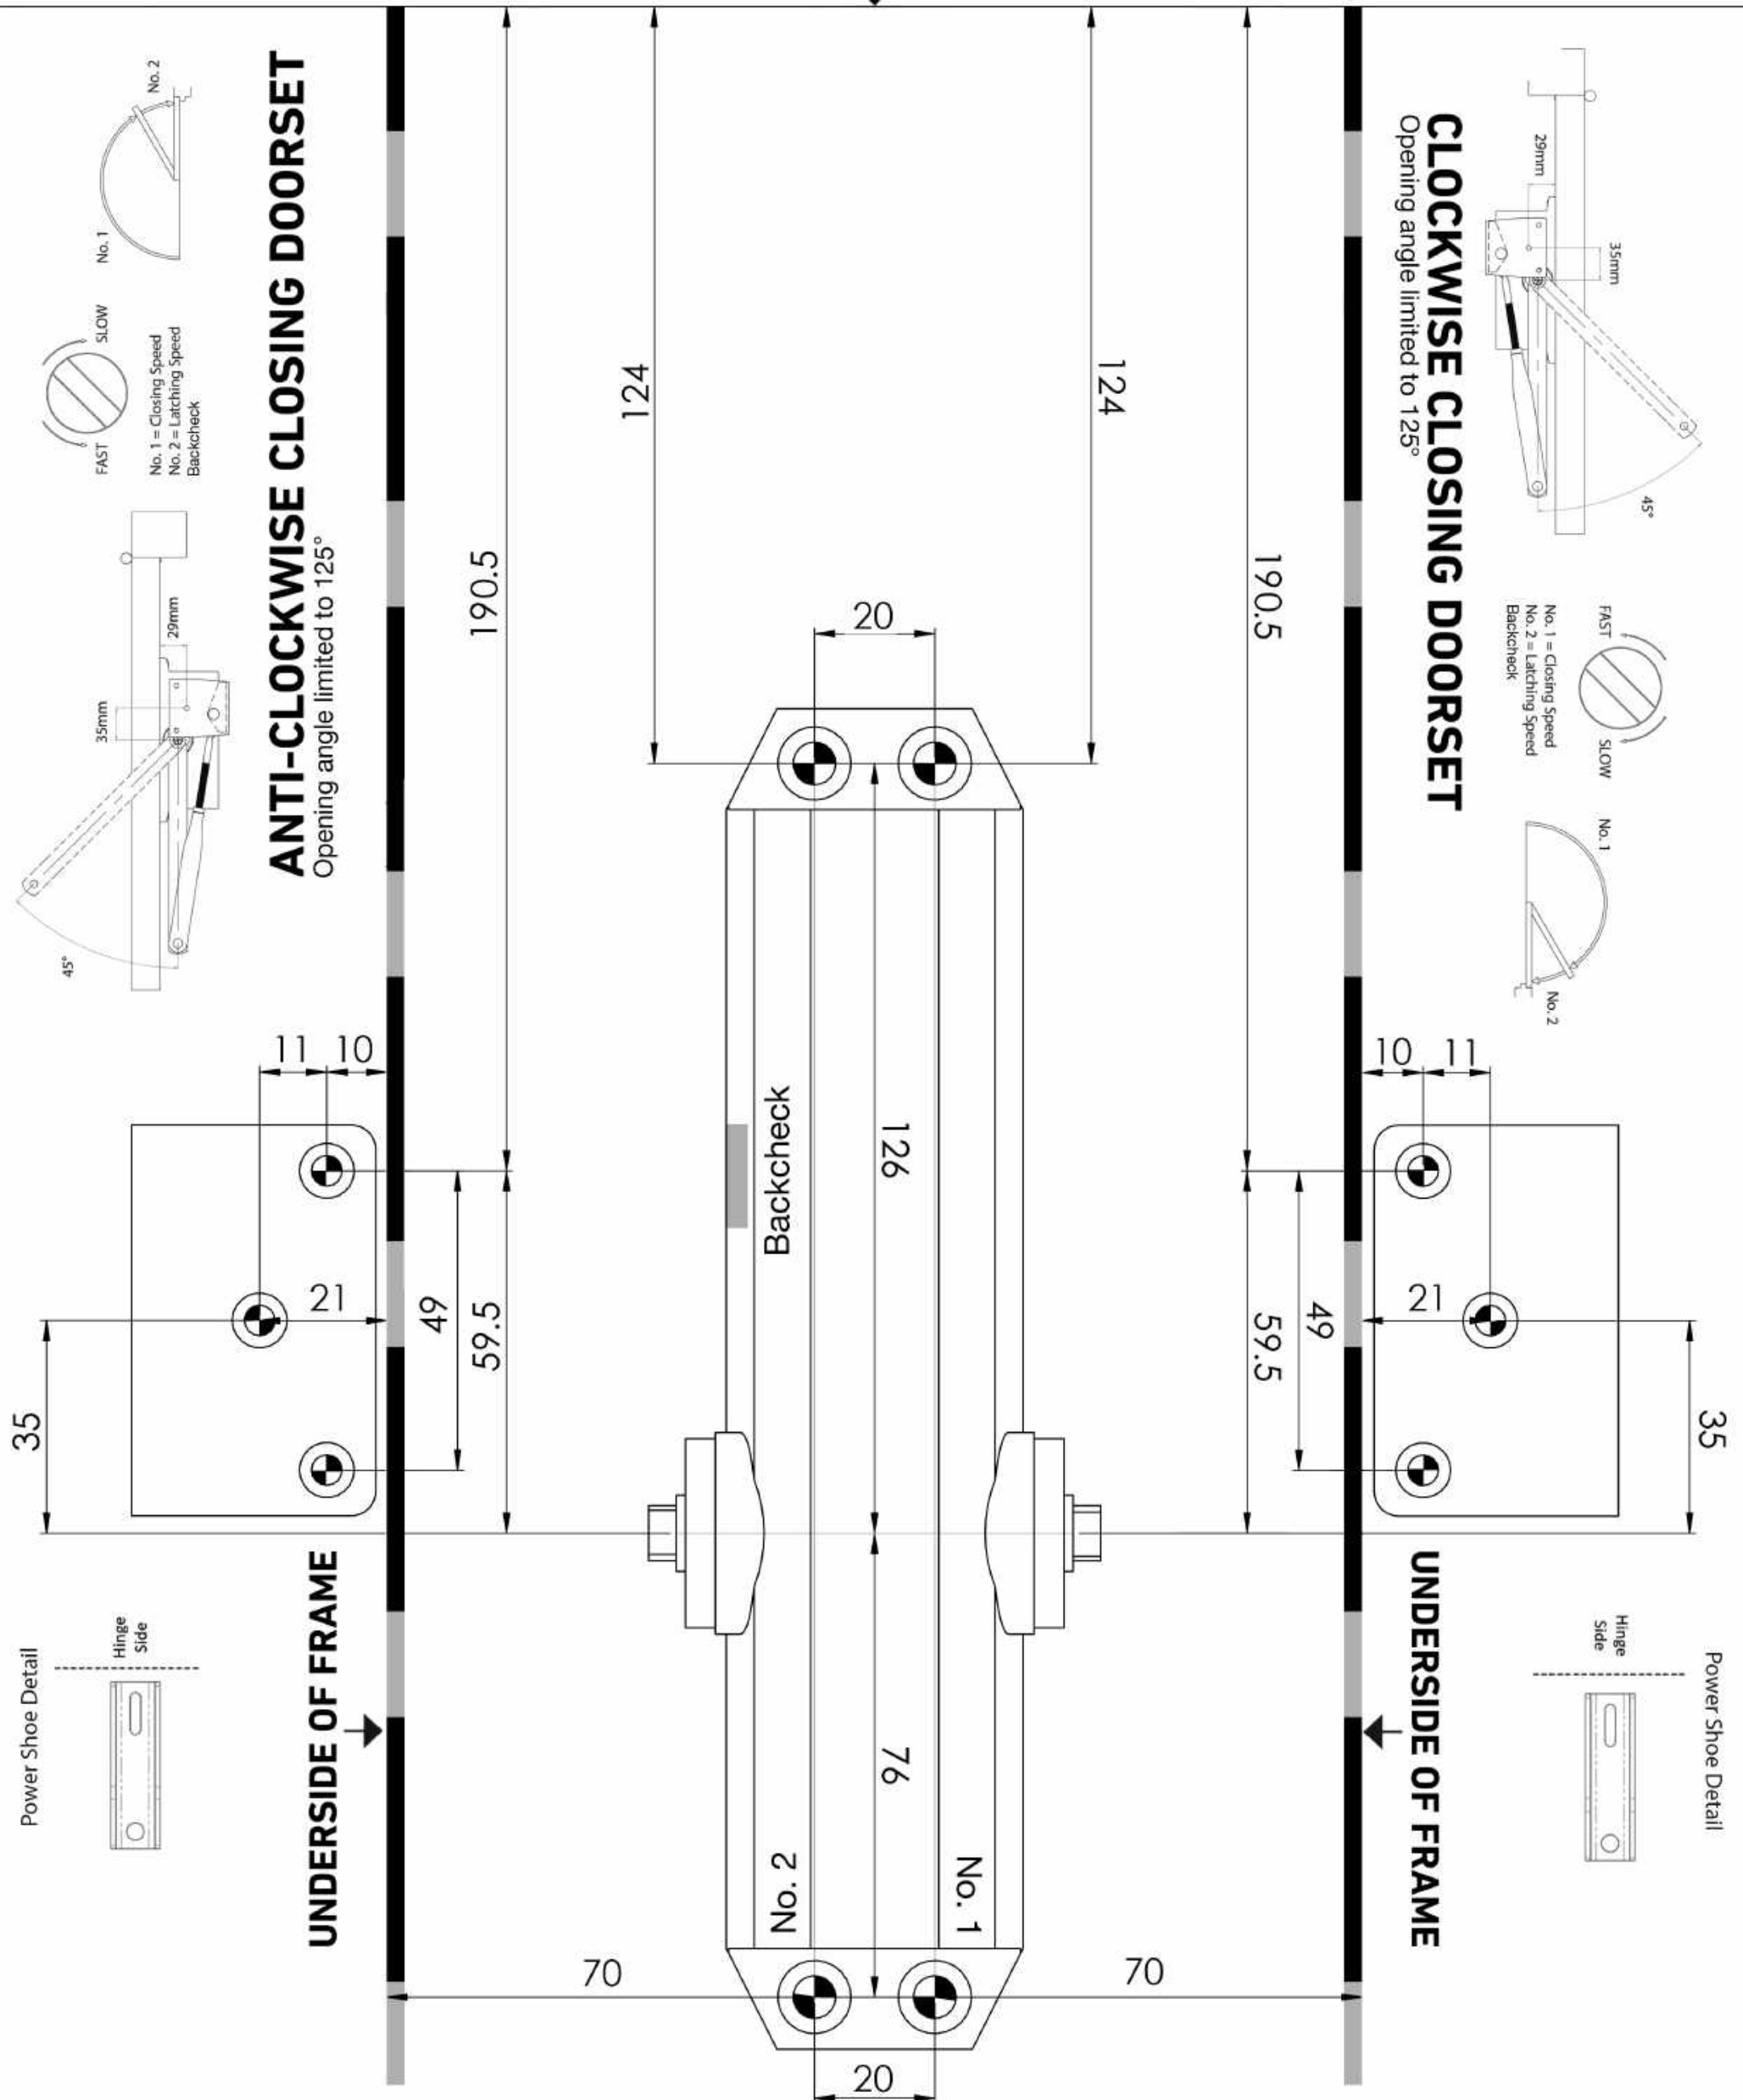

**HINGE SIDE
EDGE OF DOOR**

**CDG420 FIG.6 FITTING
TEMPLATE REV A
Size 3 only
FITCB0039**

FITCB0042

**HINGE SIDE EDGE
OF DOOR POWER
SIZE 4 ONLY**

Opening angle limited to 105°

80

**HINGE SIDE EDGE
OF DOOR POWER
SIZE 2-3 ONLY**

Opening angle limited to 180°

96

50

28

28

50

102

TOP OF DOOR

No. 1

No. 2

Backcheck

TOP OF DOOR

96

102

**HINGE SIDE EDGE
OF DOOR POWER
SIZE 4 ONLY**

Opening angle limited to 105°

**HINGE SIDE EDGE
OF DOOR POWER
SIZE 2-3 ONLY**

Opening angle limited to 180°

90°