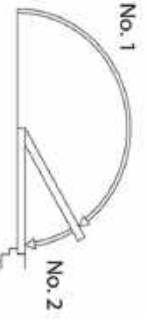

**HINGE SIDE
EDGE OF DOOR**

**CDG420 FIG.6 FITTING
TEMPLATE REV A
Size 3 only
FITCB0039**

FITCB0042

**HINGE SIDE EDGE
OF DOOR POWER
SIZE 4 ONLY**

Opening angle limited to 105°

80

**HINGE SIDE EDGE
OF DOOR POWER
SIZE 2-3 ONLY**

Opening angle limited to 180°

96

50

28

28

50

102

TOP OF DOOR

No. 1

No. 2

Backcheck

TOP OF DOOR

96

102

**HINGE SIDE EDGE
OF DOOR POWER
SIZE 4 ONLY**

Opening angle limited to 105°

**HINGE SIDE EDGE
OF DOOR POWER
SIZE 2-3 ONLY**

Opening angle limited to 180°

90°