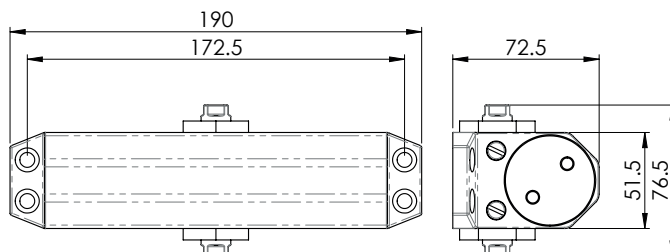

## Overhead Door Closer Fixed Power Size 3

CDG003/PNP (Full Cover)  
 CDG003/SNP (Full Cover)  
 CDG003SV

- Fig 1/ Fig 6 application
- Fig 6 bracket provided
- Closing force EN size 3
- Max door width 950mm
- Max weight 60kg
- Angle of opening 180°
- Adjustable closing speed
- 10 year mechanical guarantee
- Fire rated FD30/60
- CE marked BS EN 1154
- Suitable for commercial and domestic use

APPROVED PRODUCT  
 CF5400

1121 - CPD - AD5232					
BS EN 1154:1996 - Fig 1 Fitting					
4	8	3	1	1	3
BS EN 1154:1996 - Fig 6 Fitting					
4	8	3	1	1	3