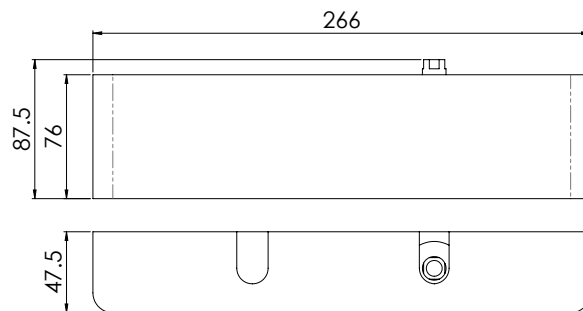

## Overhead Door Closer Variable Power Size 2-5

CDG025/PNP  
CDG025/SNP  
CDG025/SV

- Suitable for left and right hand applications
- Suitable for doors up to 100kg and/or 1250mm wide
- Power size 2-5 adjustable by spring
- Manufactured with flat arm set
- Fire rated and CE marked to BS EN 1154 standards
- Certifire approved (CF5400)
- Available for next day delivery

1121 - CPD - AD5397					
BS EN 1154:1996 - Fig 1 Fitting					
3	8	5 2	1	1	3
BS EN 1154:1996 - Fig 6 Fitting					
3	8	4 2	1	1	3