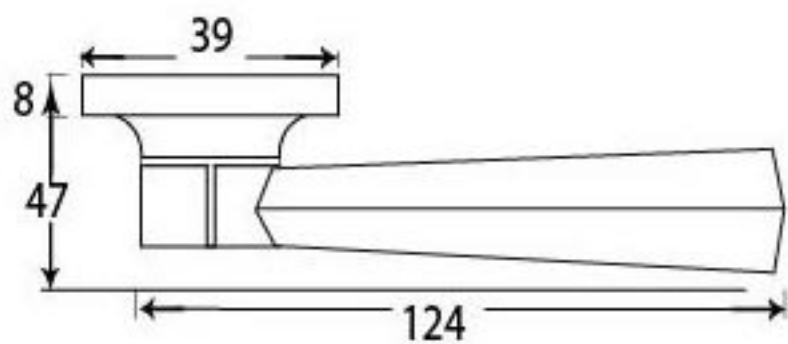

PRODUCT CODE 91968

3/4" (19mm)
x8
gauge 8 (4mm)

HANDFORGED
TRADITIONAL
IRONMONGERY

Due to the hand crafted nature of our products all measurements are approximate and should be used as a guide only