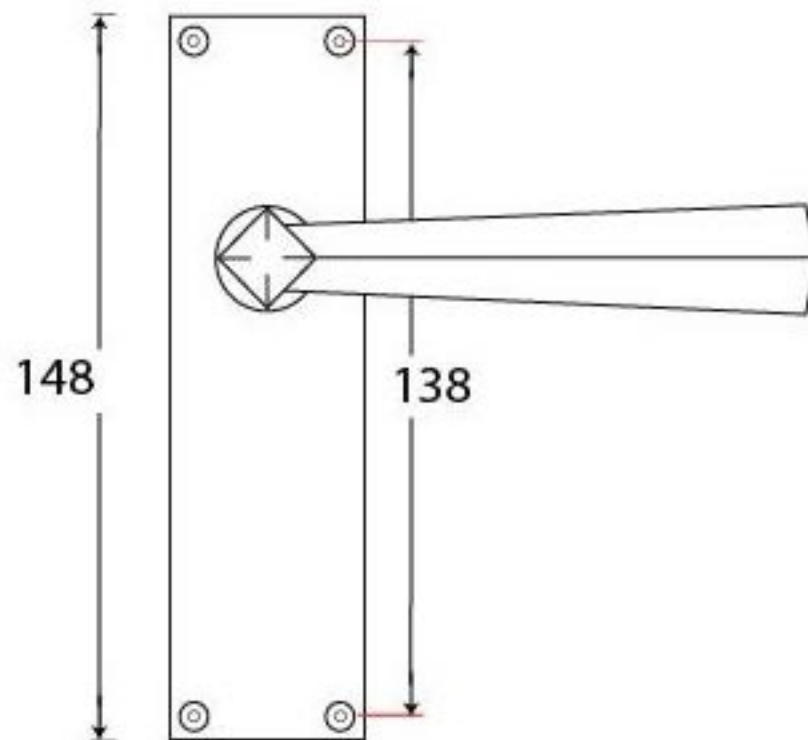

PRODUCT CODE 91968

3/4" (19mm)
x8
gauge 8 (4mm)

HANDFORGED
TRADITIONAL
IRONMONGERY

Due to the hand crafted nature of our products all measurements are approximate and should be used as a guide only