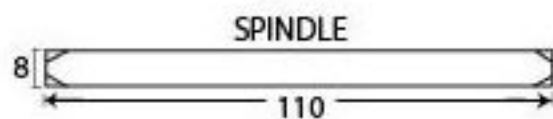

PRODUCT CODE 91968

3/4" (19mm)
x8
gauge 8 (4mm)

HANDFORGED
TRADITIONAL
IRONMONGERY

Due to the hand crafted nature of our products all measurements are approximate and should be used as a guide only