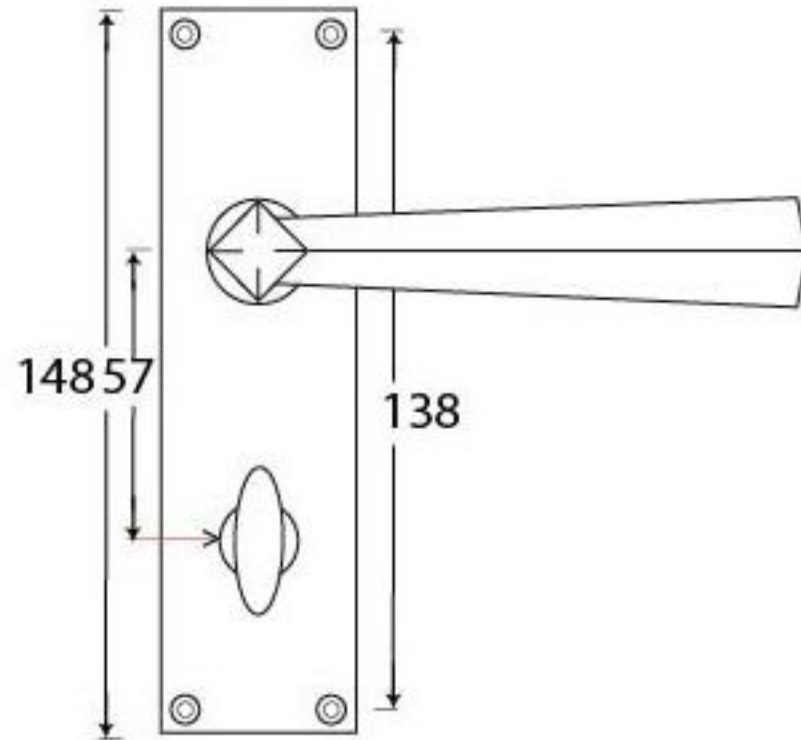

PRODUCT CODE 91971

3/4" (19mm)
x8
gauge 8 (4mm)

HANDFORGED
TRADITIONAL
IRONMONGERY

Due to the hand crafted nature of our products all measurements are approximate and should be used as a guide only