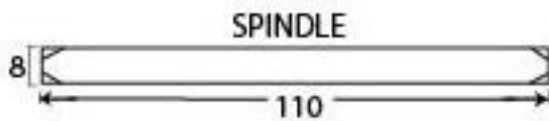

PRODUCT CODE 91971

3/4" (19mm)
x8
gauge 8 (4mm)

HANDFORGED
TRADITIONAL
IRONMONGERY

Due to the hand crafted nature of our products all measurements are approximate and should be used as a guide only