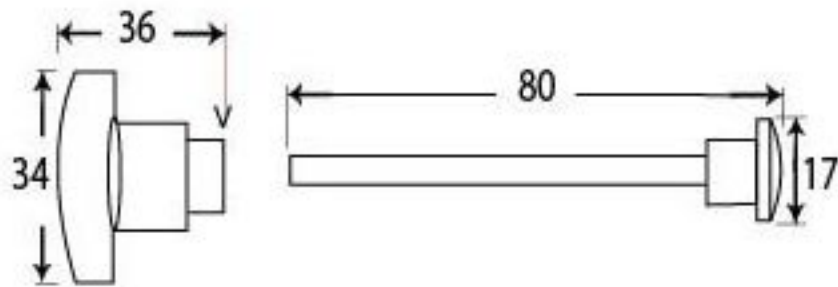

PRODUCT CODE 91971

3/4" (19mm)
x8
gauge 8 (4mm)

HANDFORGED
TRADITIONAL
IRONMONGERY

Due to the hand crafted nature of our products all measurements are approximate and should be used as a guide only