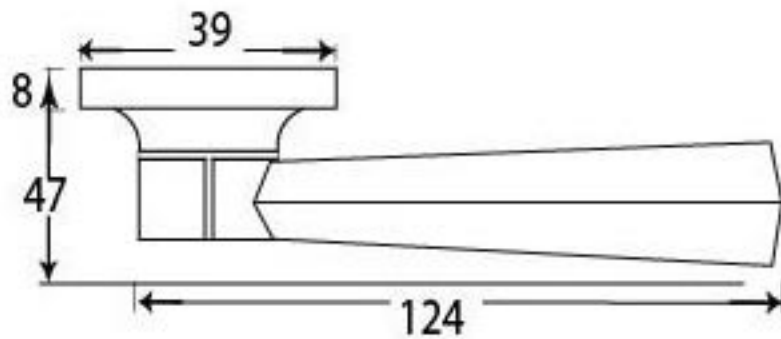

PRODUCT CODE 91971

3/4" (19mm)
x8
gauge 8 (4mm)

HANDFORGED
TRADITIONAL
IRONMONGERY

Due to the hand crafted nature of our products all measurements are approximate and should be used as a guide only