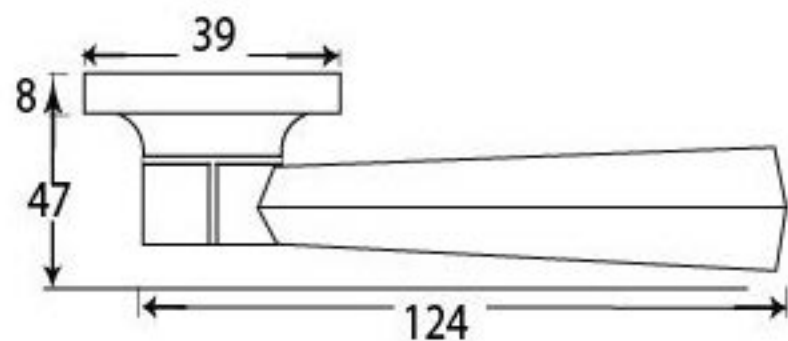

PRODUCT CODE 91972

3/4" (19mm)  
X8  
gauge 8 (4.2mm)

HANDFORGED  
TRADITIONAL  
IRONMONGERY

Due to the hand crafted nature of our products all measurements are approximate and should be used as a guide only