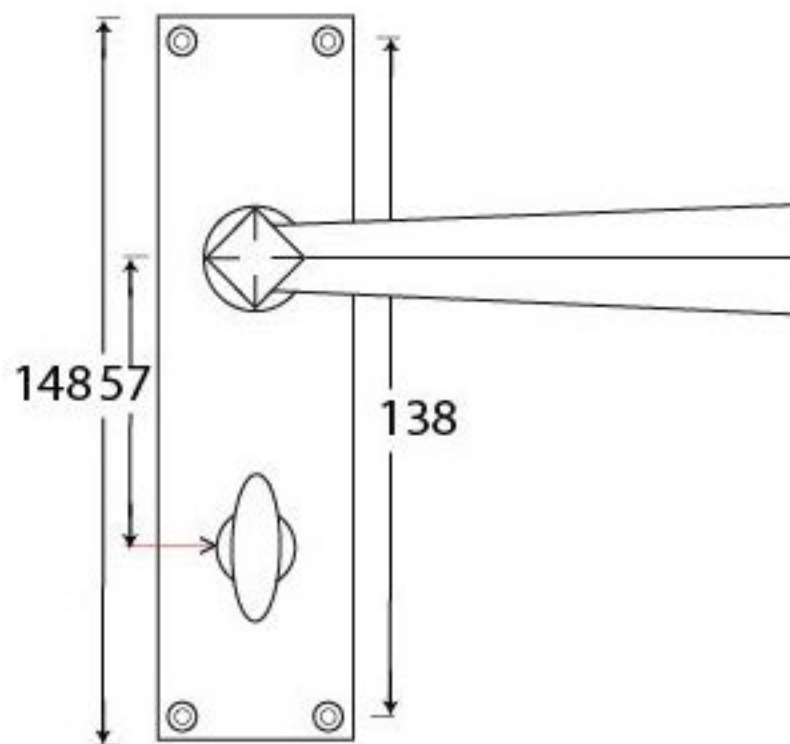

PRODUCT CODE 91972

3/4" (19mm)  
X8  
gauge 8 (4.2mm)

HANDFORGED  
TRADITIONAL  
IRONMONGERY

Due to the hand crafted nature of our products all measurements are approximate and should be used as a guide only