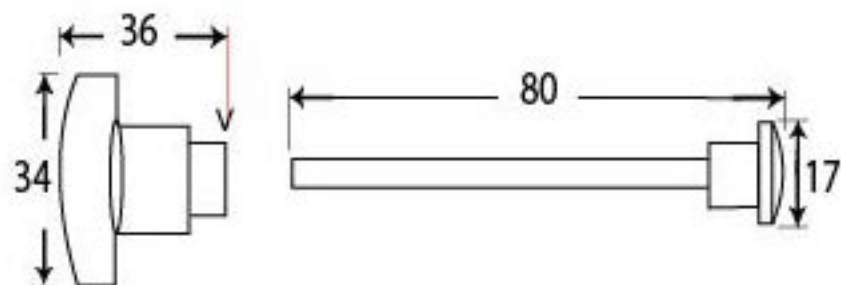

PRODUCT CODE 91972

3/4" (19mm)  
X8  
gauge 8 (4.2mm)

HANDFORGED  
TRADITIONAL  
IRONMONGERY

Due to the hand crafted nature of our products all measurements are approximate and should be used as a guide only