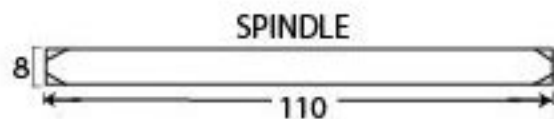

PRODUCT CODE 91972

3/4" (19mm)  
X8  
gauge 8 (4.2mm)

HANDFORGED  
TRADITIONAL  
IRONMONGERY

Due to the hand crafted nature of our products all measurements are approximate and should be used as a guide only