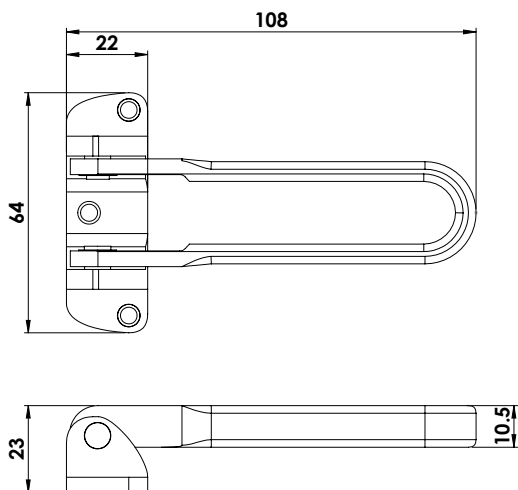

Door Guard

SDG4001

- Prevents the door opening fully for added security
- Easy to install
- Door opens to approximately 30-50mm for viewing (depending on fixing position)
- Two finishes available
- Supplied with fixings in matching finish
- 5yr mechanical guarantee