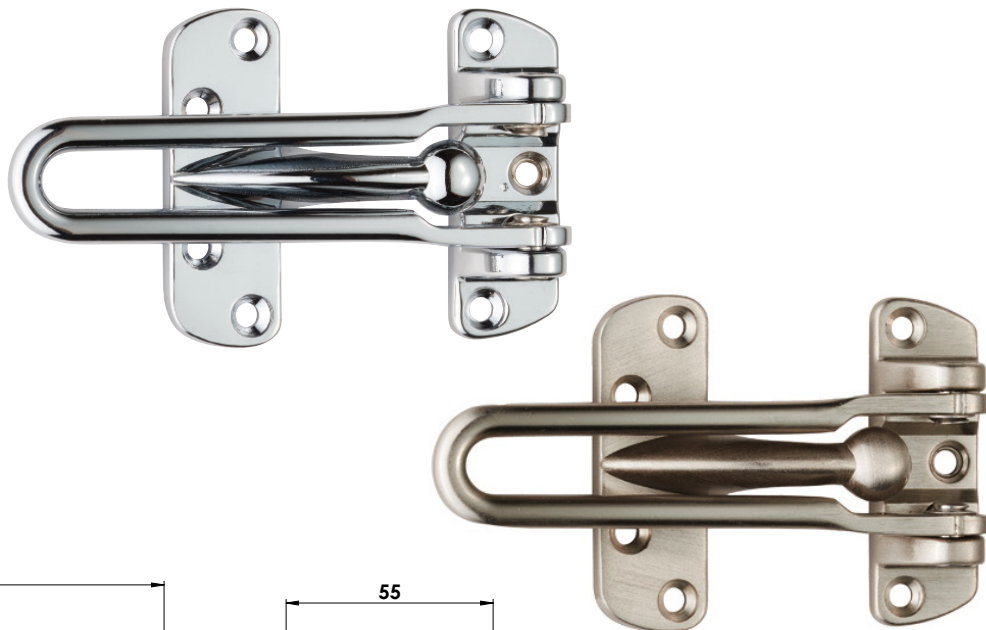

Door Guard

SDG4001

- Prevents the door opening fully for added security
- Easy to install
- Door opens to approximately 30-50mm for viewing (depending on fixing position)
- Two finishes available
- Supplied with fixings in matching finish
- 5yr mechanical guarantee