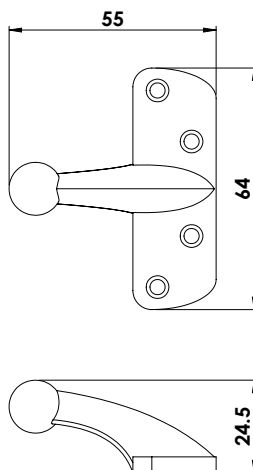

Door Guard

SDG4001

- Prevents the door opening fully for added security
- Easy to install
- Door opens to approximately 30-50mm for viewing (depending on fixing position)
- Two finishes available
- Supplied with fixings in matching finish
- 5yr mechanical guarantee