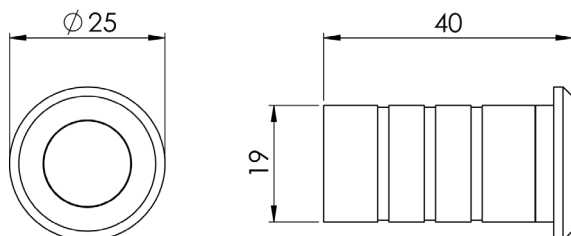

Dust Proof Socket

DPS1008SSS

SSS

- For use with FBT1008 flush bolts
- Spring loaded plunger
- Suitable for timber, concrete and tiled floors
- Prevent dust and debris from entering the cavities
- Satin stainless steel finish
- 10yr mechanical guarantee