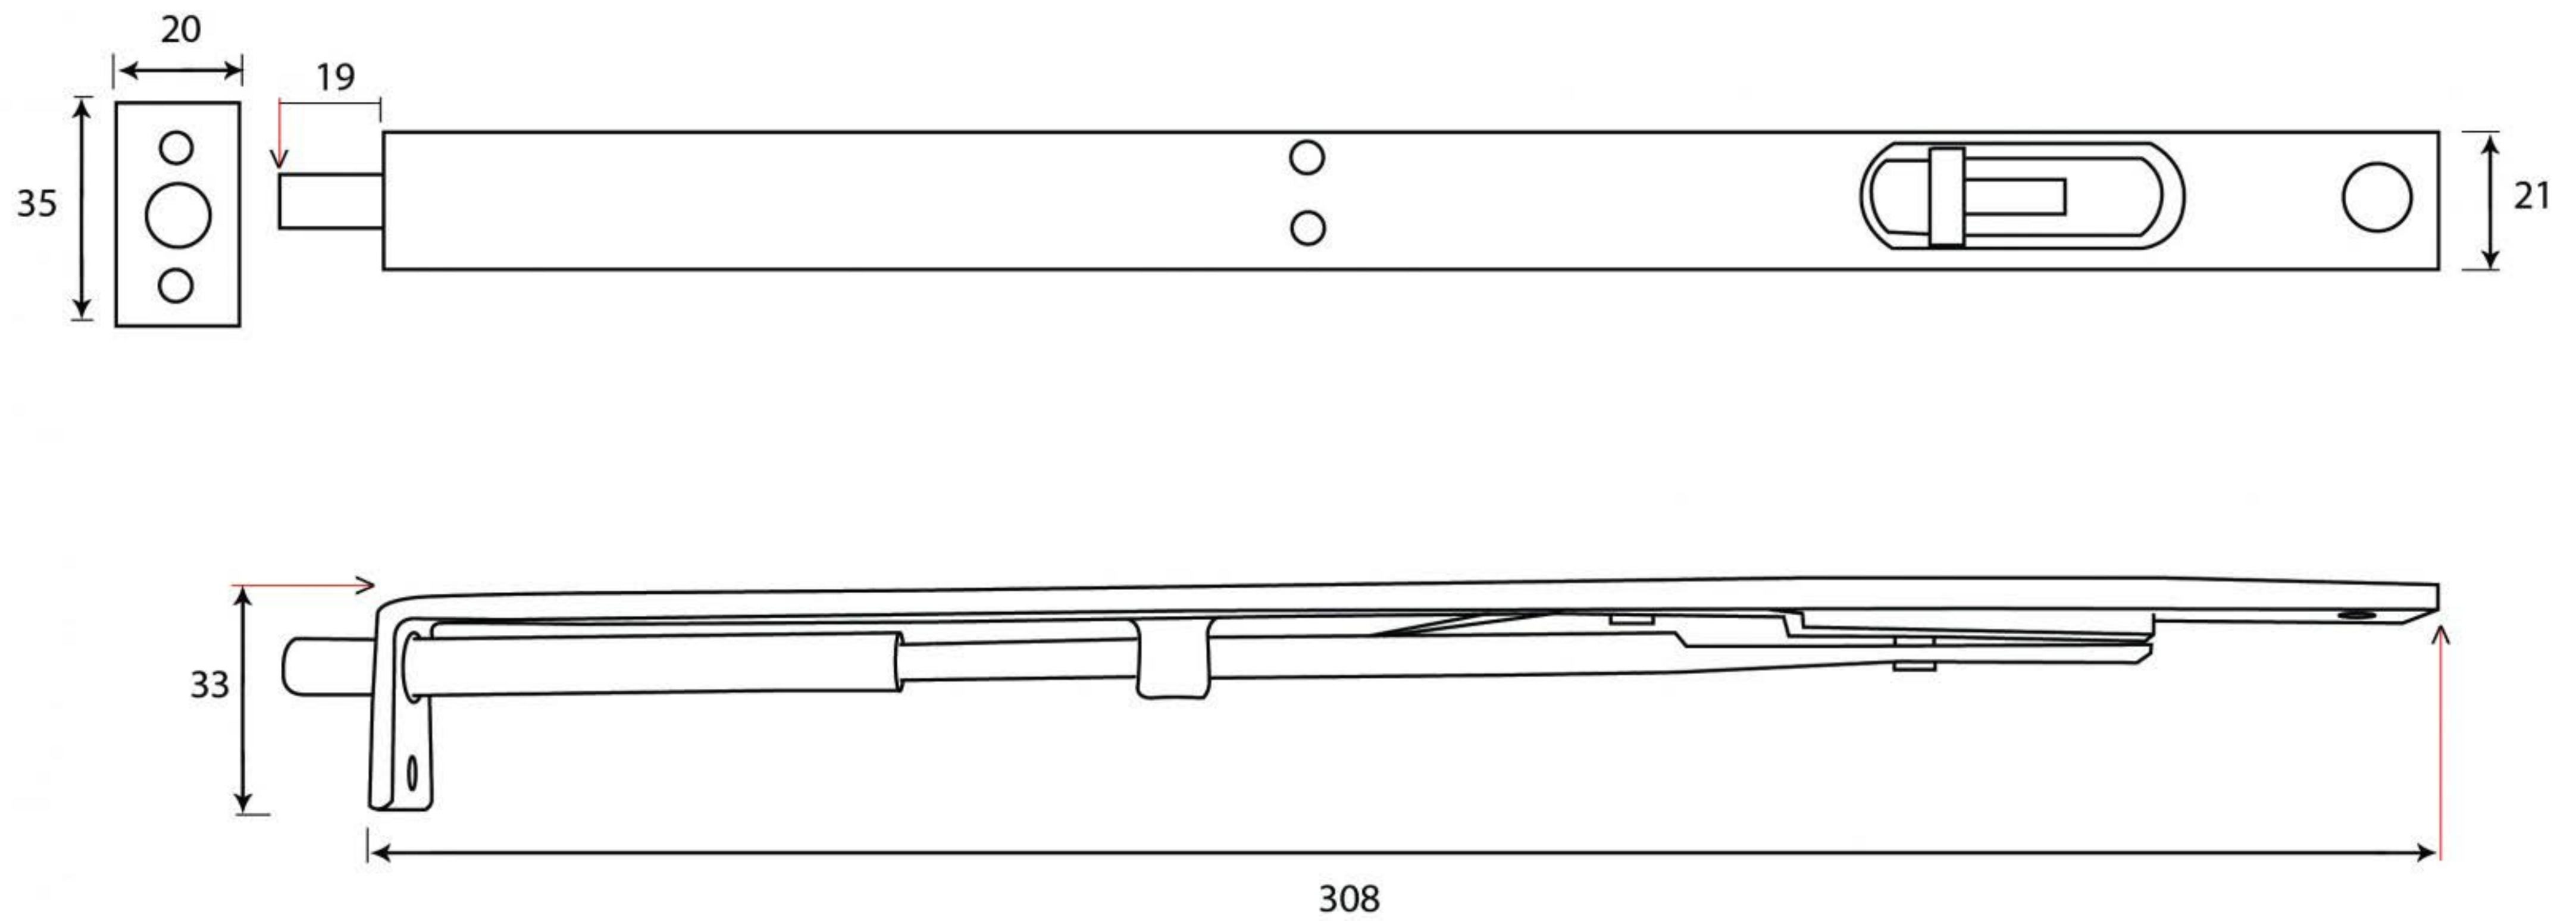

PRODUCT CODE 33392 BLACK 12" FLUSH/SLIDE DOOR BOLT

HANDFORGED
TRADITIONAL
IRONMONGERY

Due to the hand crafted nature of our products all measurements are approximate and should be used as a guide only