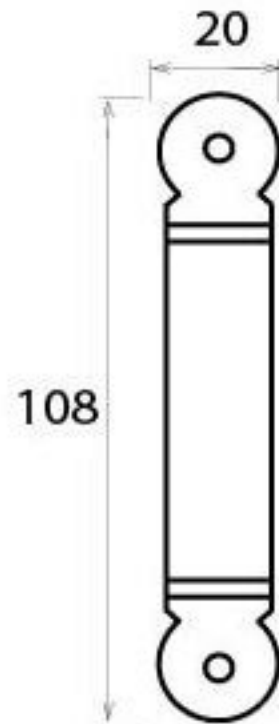

PRODUCT CODE 33487

3/4" (19mm)  
x 2  
gauge 6 (3.5mm)

HANDFORGED  
TRADITIONAL  
IRONMONGERY

Due to the hand crafted nature of our products all measurements are approximate and should be used as a guide only