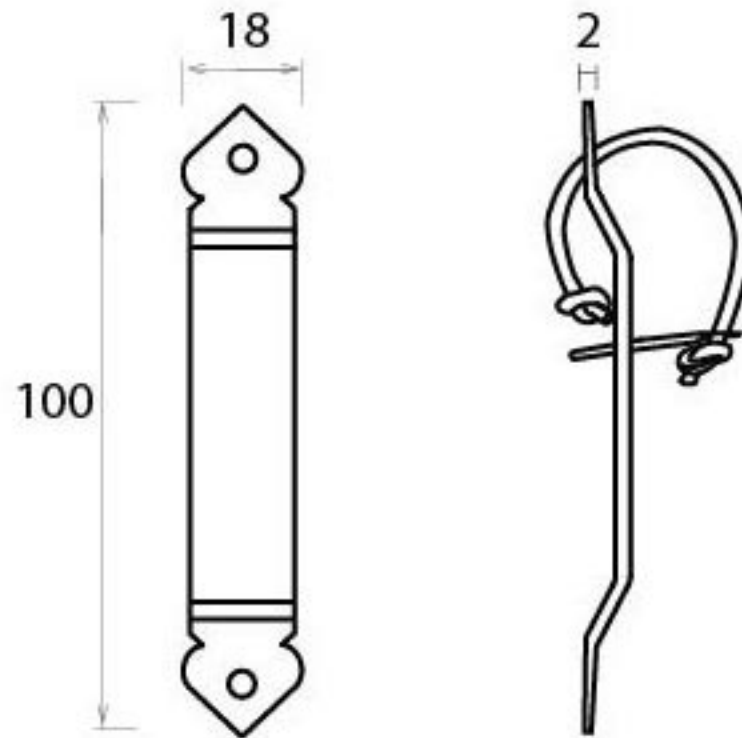

PRODUCT CODE 33481

3/4" (19mm)
x 2
gauge 6 (3.5mm)

HANDFORGED
TRADITIONAL
IRONMONGERY

Due to the hand crafted nature of our products all measurements are approximate and should be used as a guide only