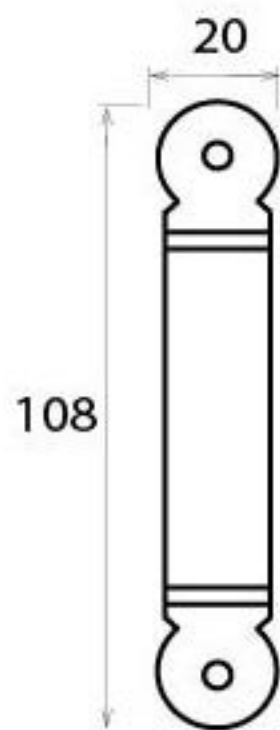

PRODUCT CODE 33483

3/4" (19mm)
x 2
gauge 6 (3.5mm)

HANDFORGED
TRADITIONAL
IRONMONGERY

Due to the hand crafted nature of our products all measurements are approximate and should be used as a guide only