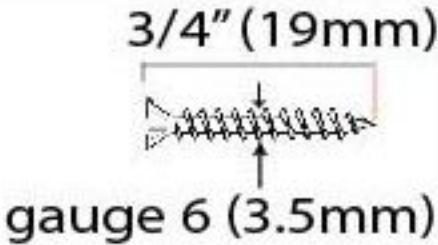

PRODUCT CODE 91038

HANDFORGED
TRADITIONAL
IRONMONGERY

Due to the hand crafted nature of our products all measurements are approximate and should be used as a guide only