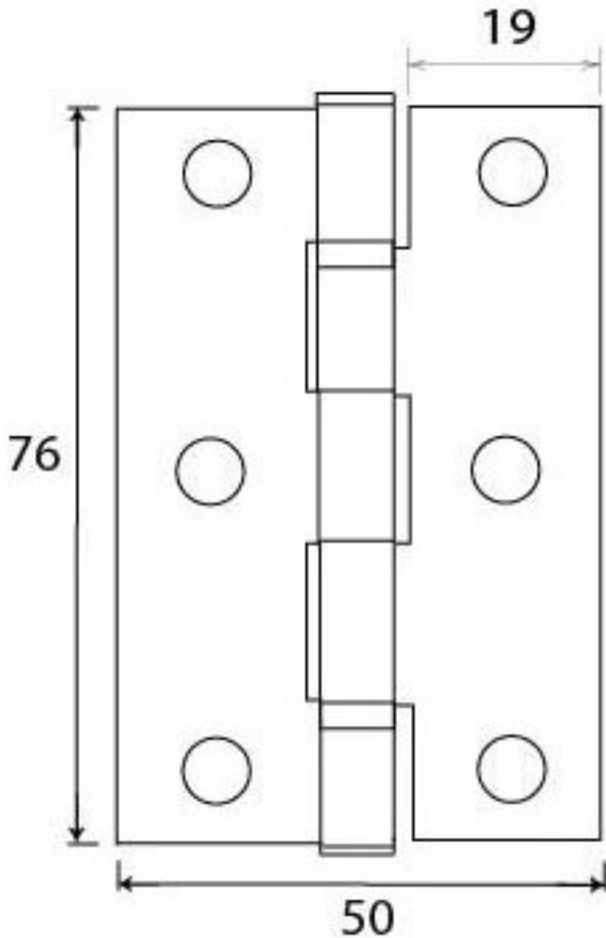

PRODUCT CODE 91038

HANDFORGED
TRADITIONAL
IRONMONGERY

Due to the hand crafted nature of our products all measurements are approximate and should be used as a guide only