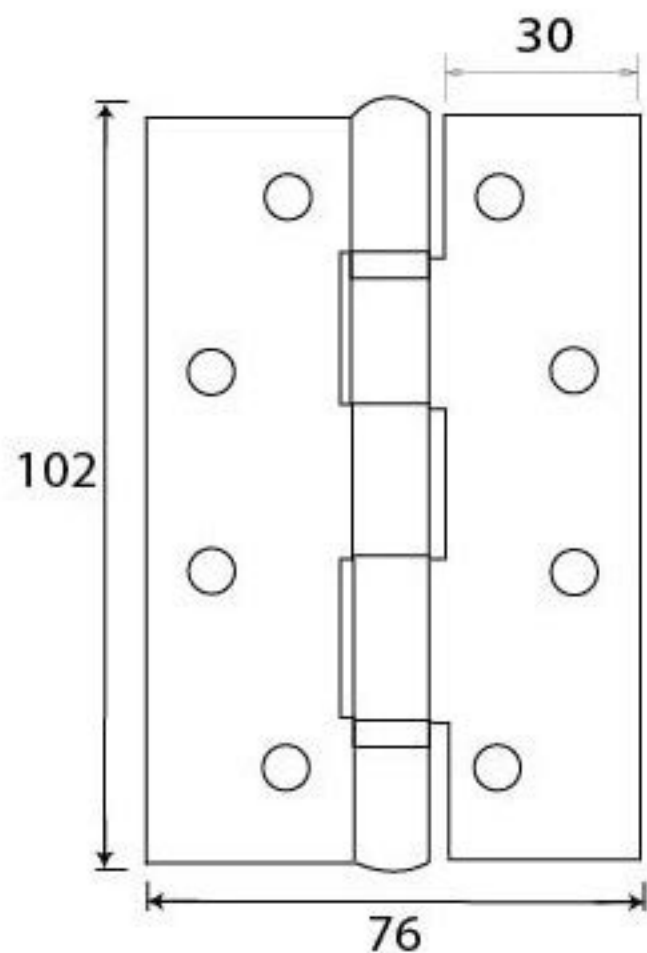

PRODUCT CODE 91039

HANDFORGED
TRADITIONAL
IRONMONGERY

Due to the hand crafted nature of our products all measurements are approximate and should be used as a guide only