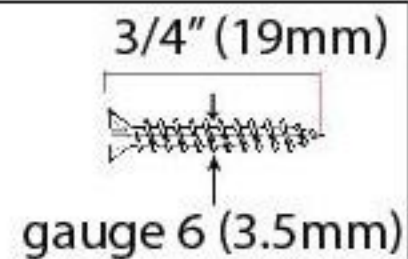

PRODUCT CODE 91039

HANDFORGED
TRADITIONAL
IRONMONGERY

Due to the hand crafted nature of our products all measurements are approximate and should be used as a guide only