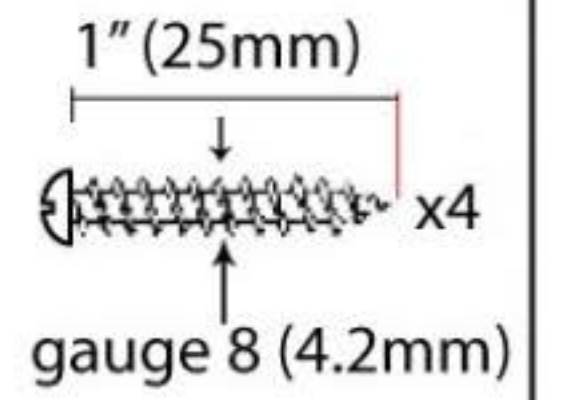

PRODUCT CODE 33246

HANDFORGED
TRADITIONAL
IRONMONGERY

Due to the hand crafted nature of our products all measurements are approximate and should be used as a guide only