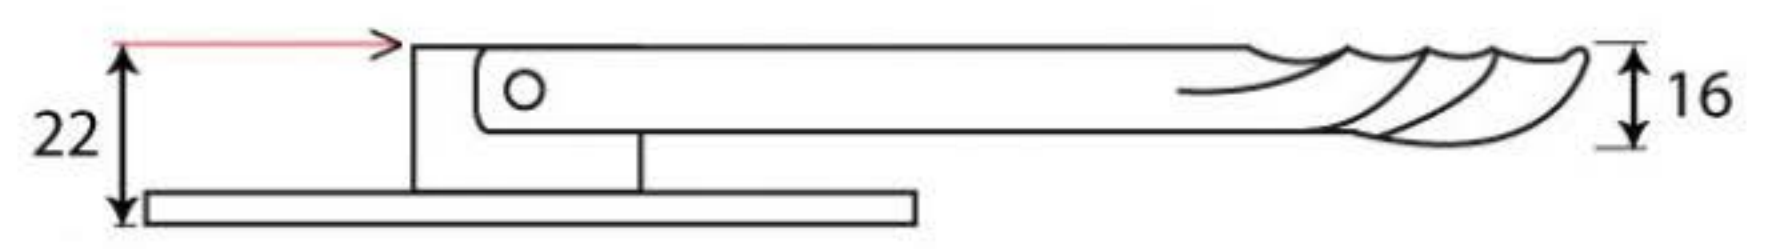

PRODUCT CODE 33246

HANDFORGED
TRADITIONAL
IRONMONGERY

Due to the hand crafted nature of our products all measurements are approximate and should be used as a guide only