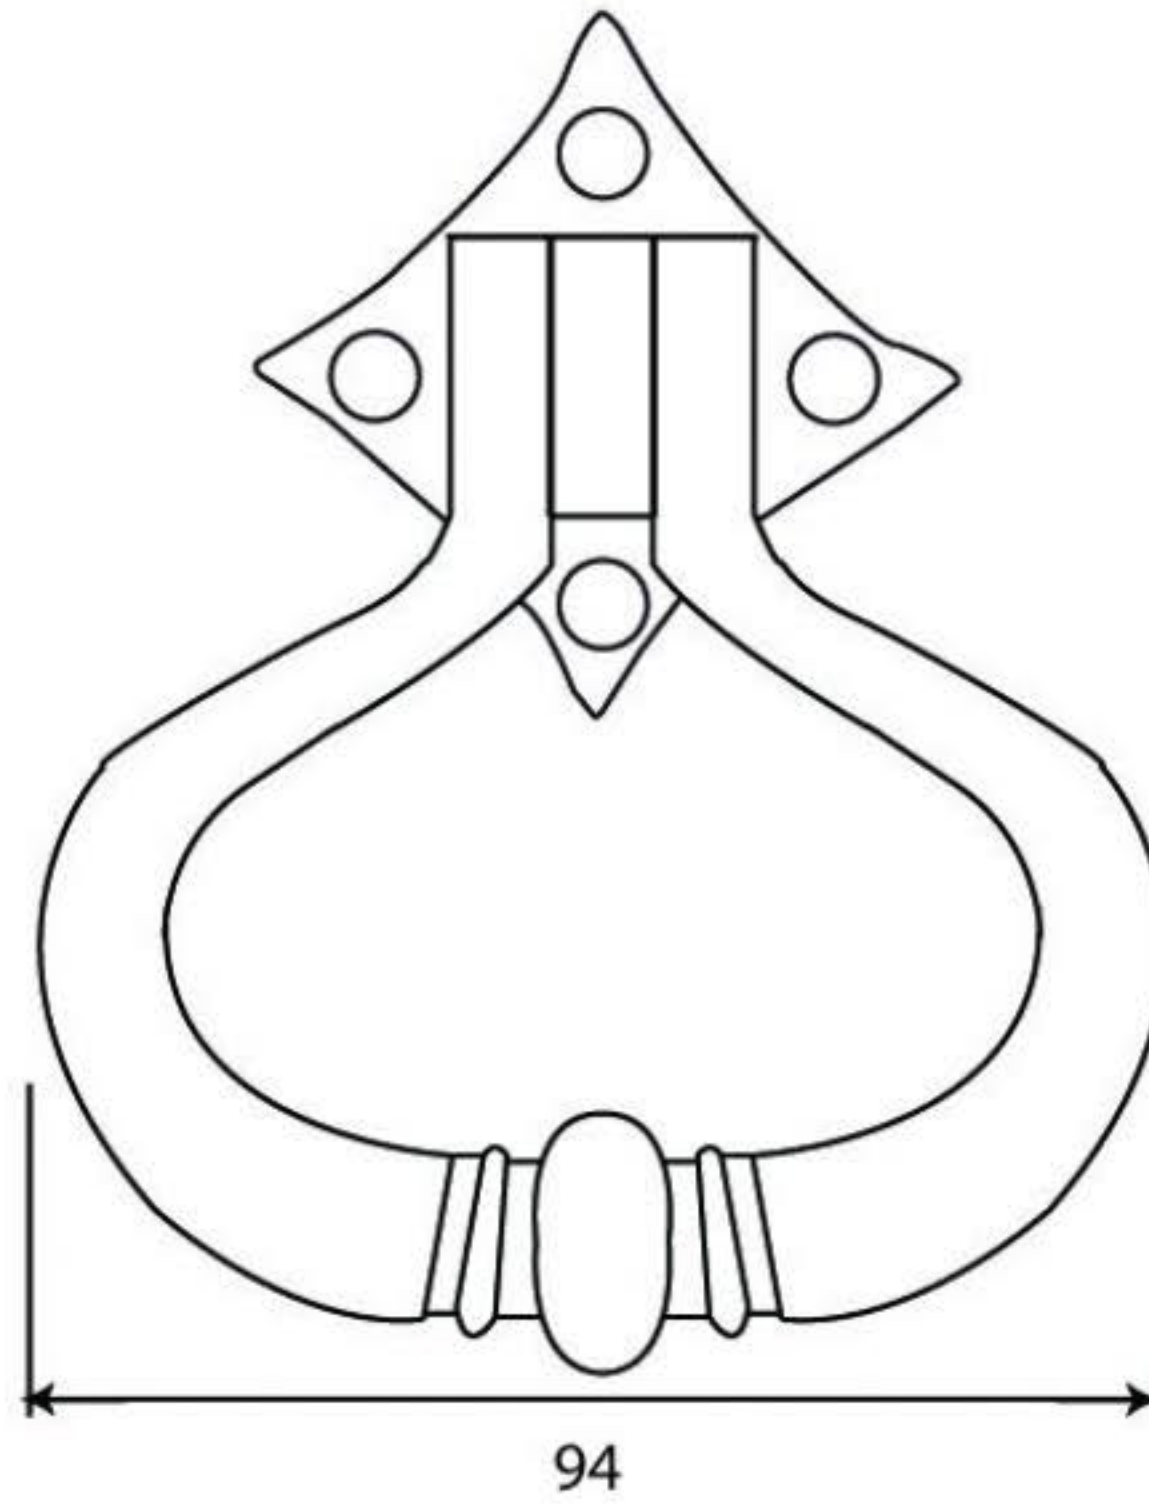

PRODUCT CODE 33839

1" (25mm)
↓
X4
↑
gauge 8 (4.2mm)

HANDFORGED
TRADITIONAL
IRONMONGERY

Due to the hand crafted nature of our products all measurements are approximate and should be used as a guide only