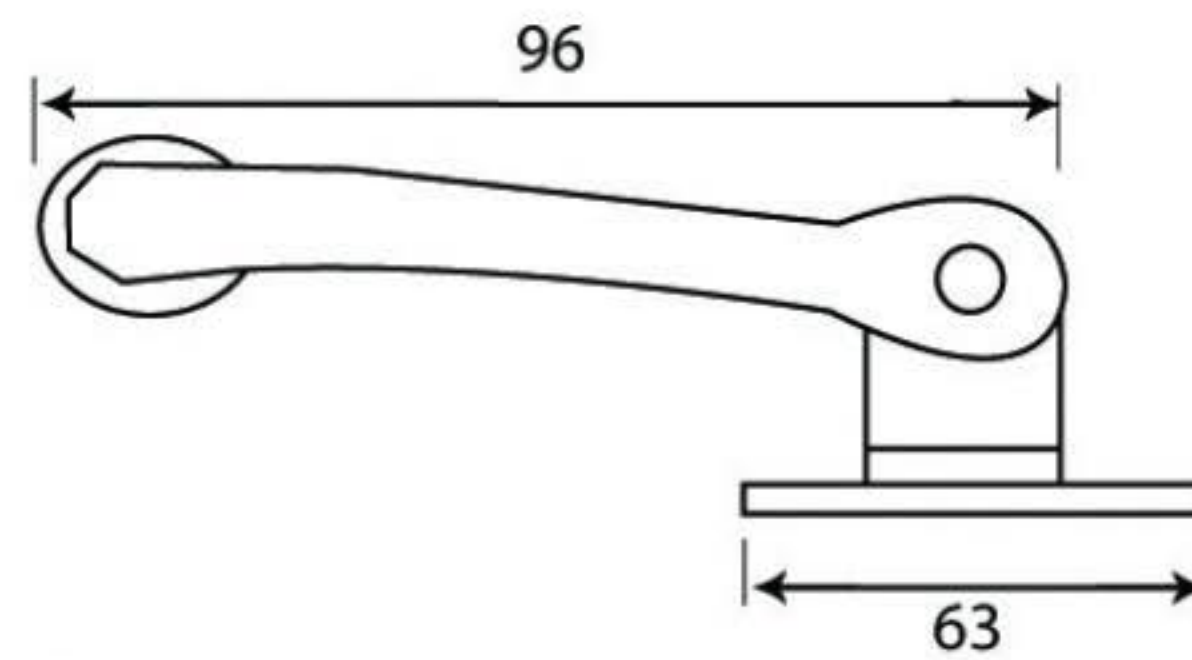

PRODUCT CODE 33839

1" (25mm)
↓
X4
↑
gauge 8 (4.2mm)

HANDFORGED
TRADITIONAL
IRONMONGERY

Due to the hand crafted nature of our products all measurements are approximate and should be used as a guide only