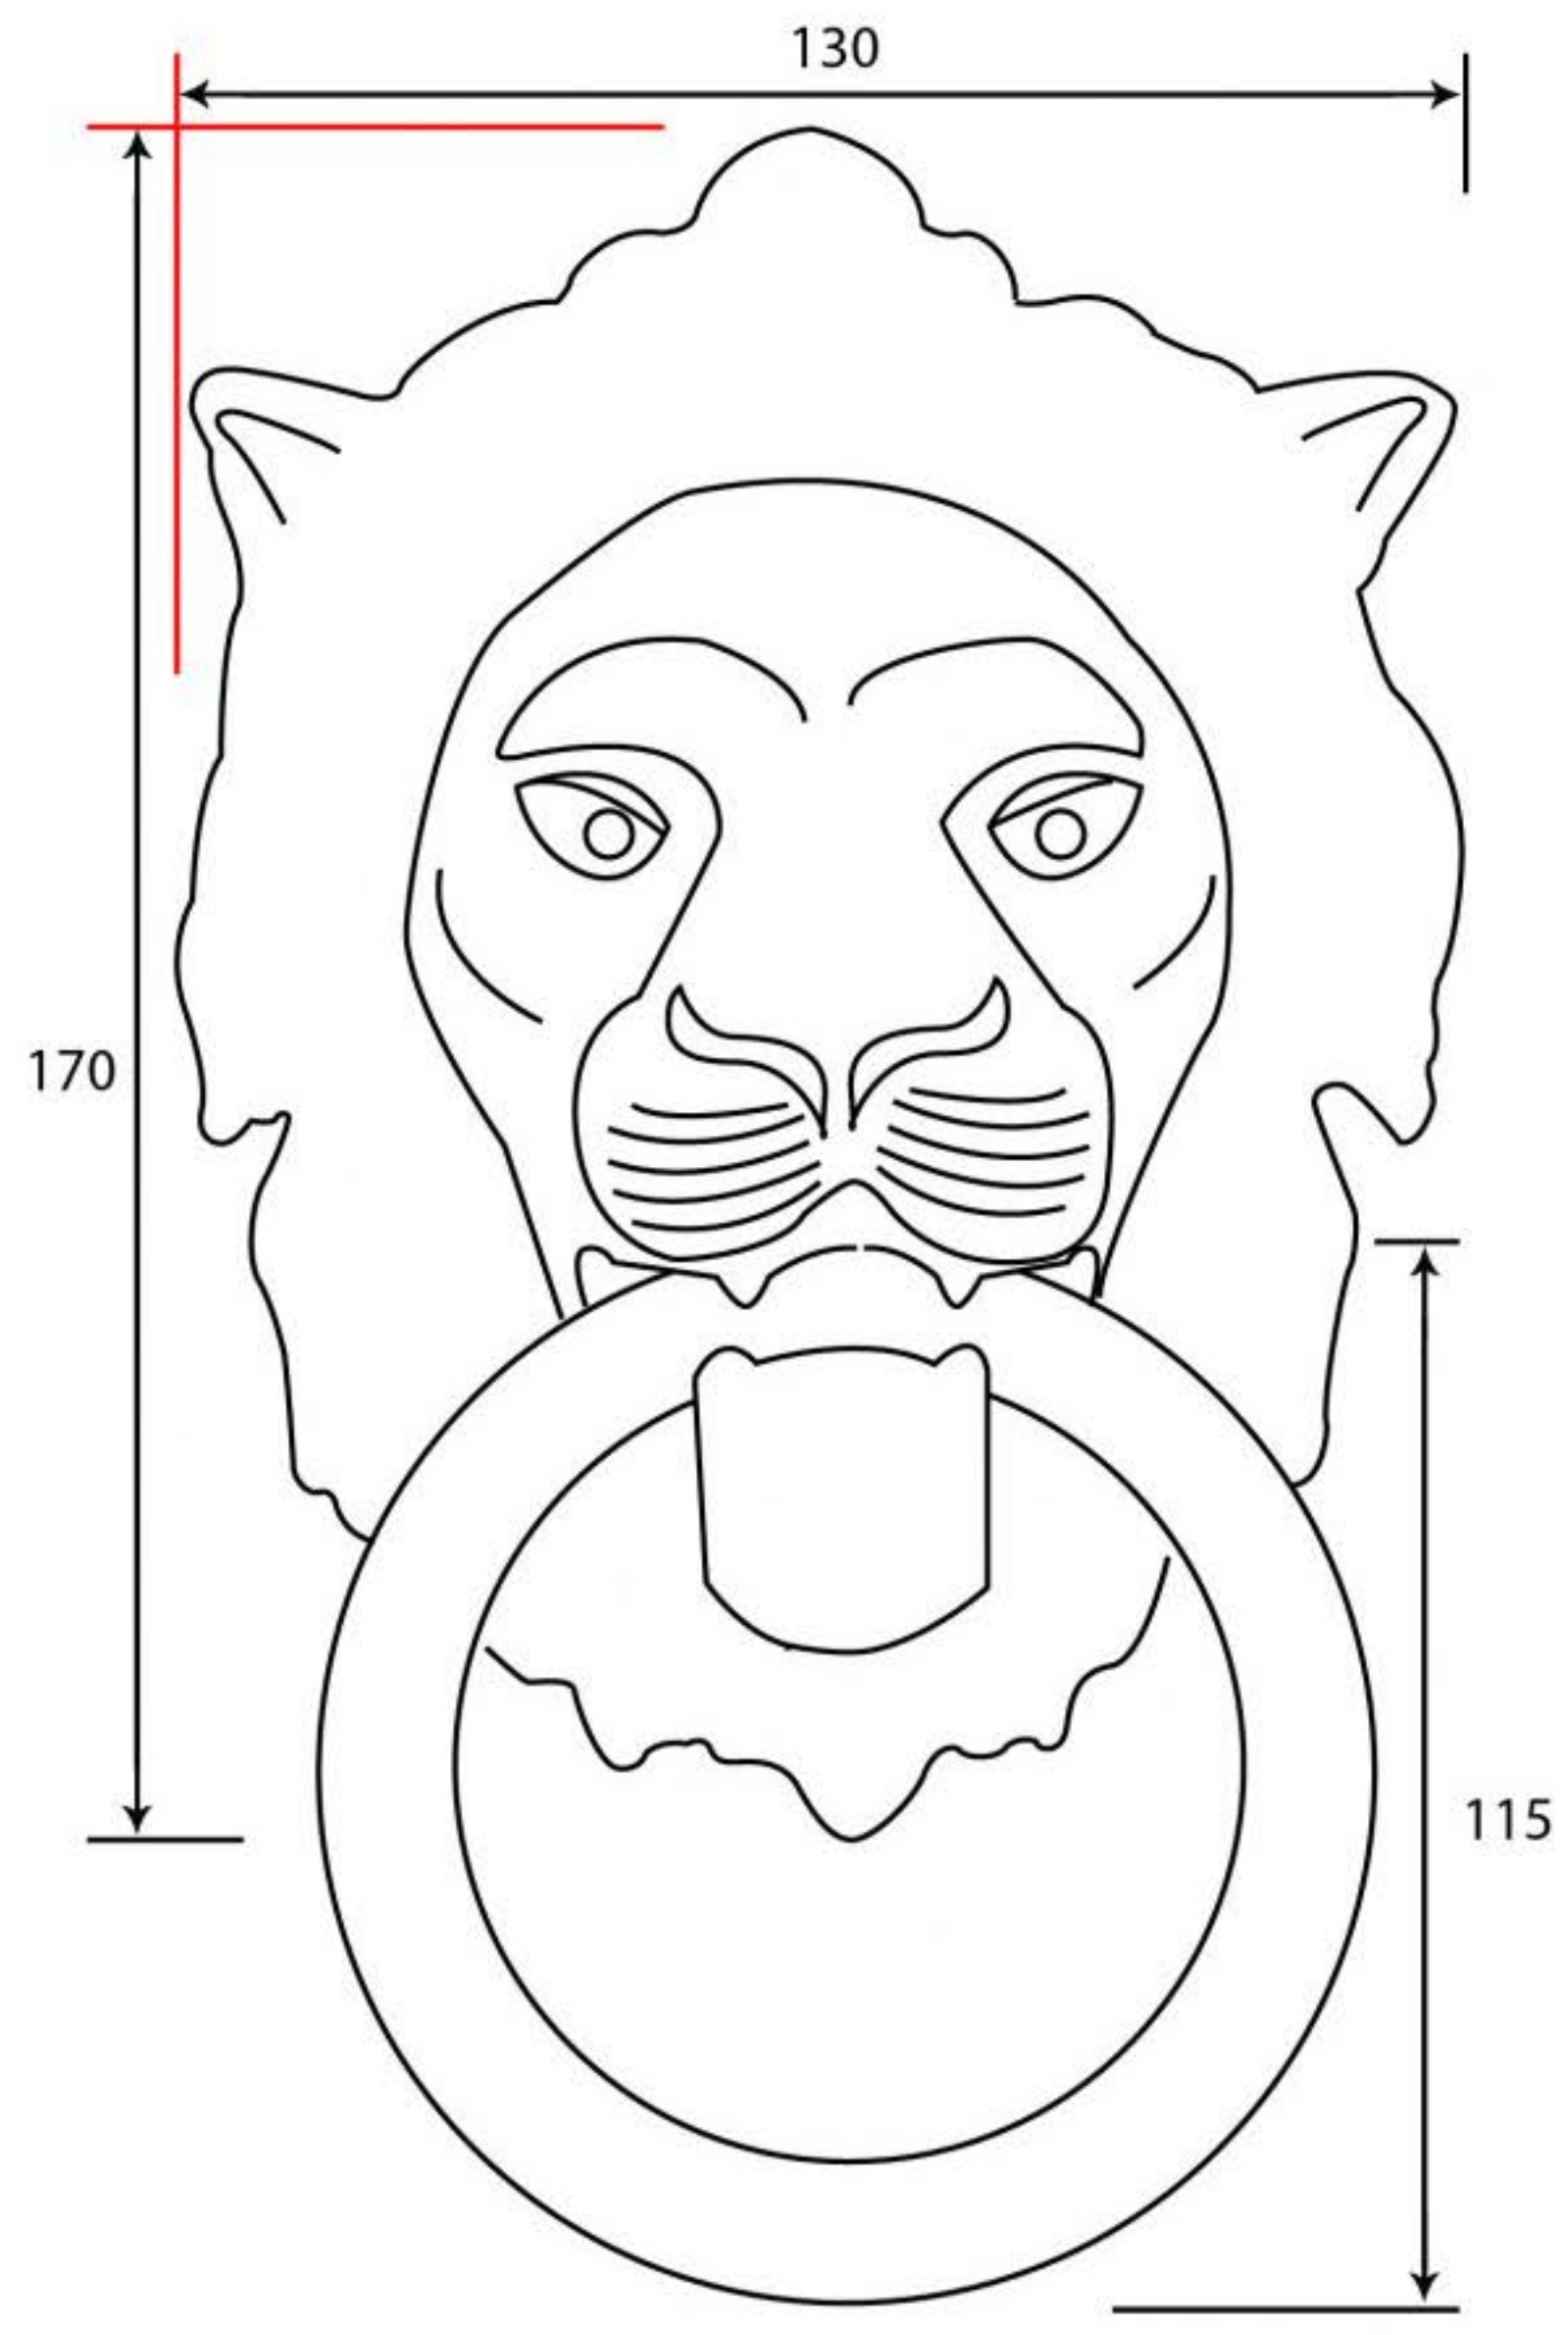

PRODUCT CODE 33020

HANDFORGED  
TRADITIONAL  
IRONMONGERY

Due to the hand crafted nature of our products all measurements are approximate and should be used as a guide only