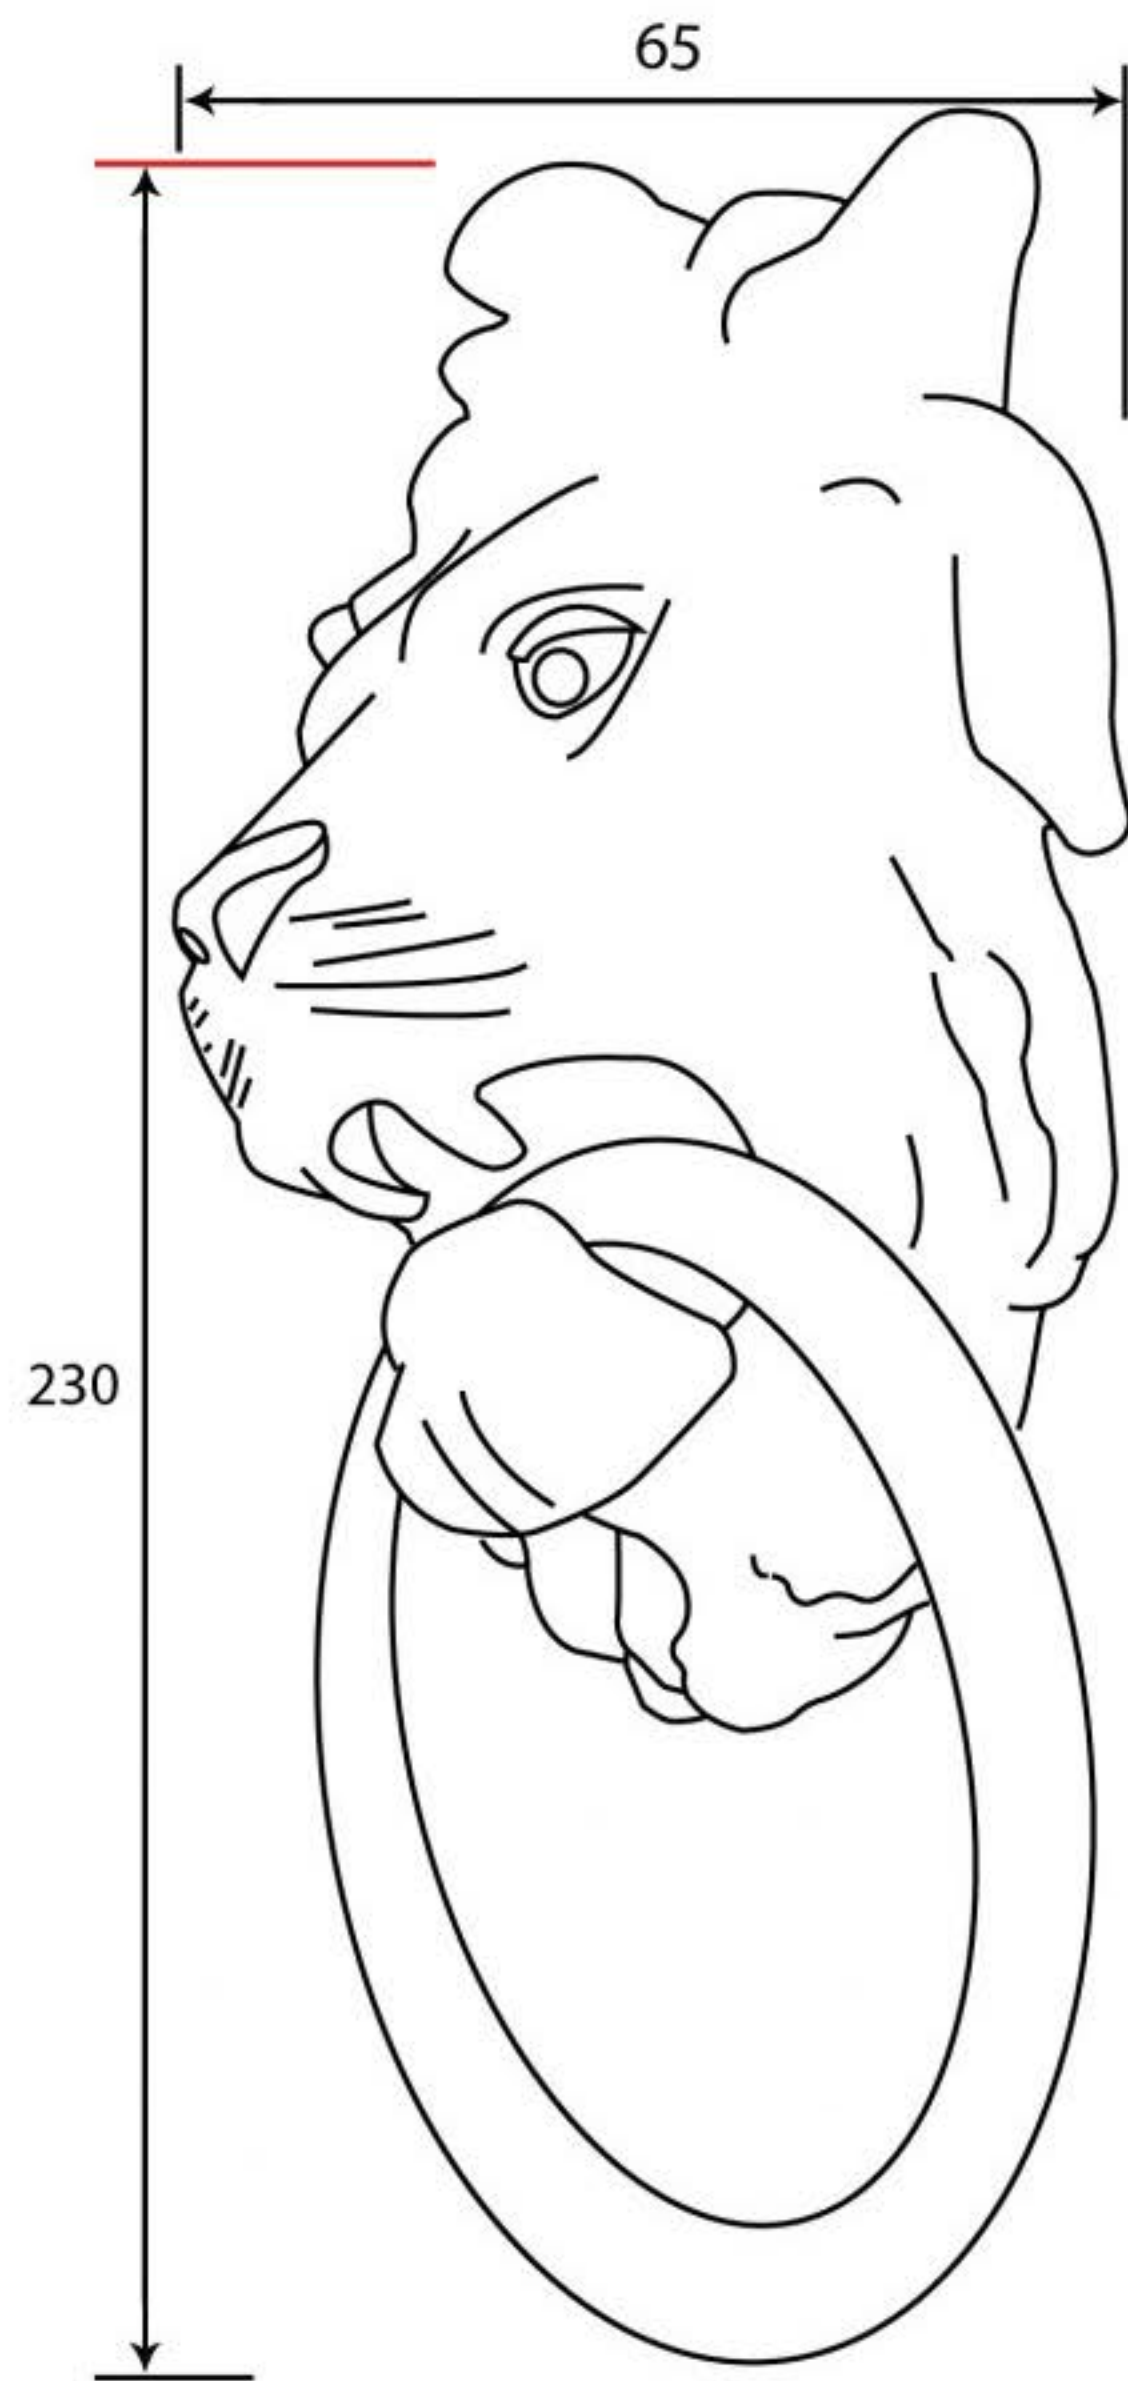

PRODUCT CODE 33020

HANDFORGED  
TRADITIONAL  
IRONMONGERY

Due to the hand crafted nature of our products all measurements are approximate and should be used as a guide only