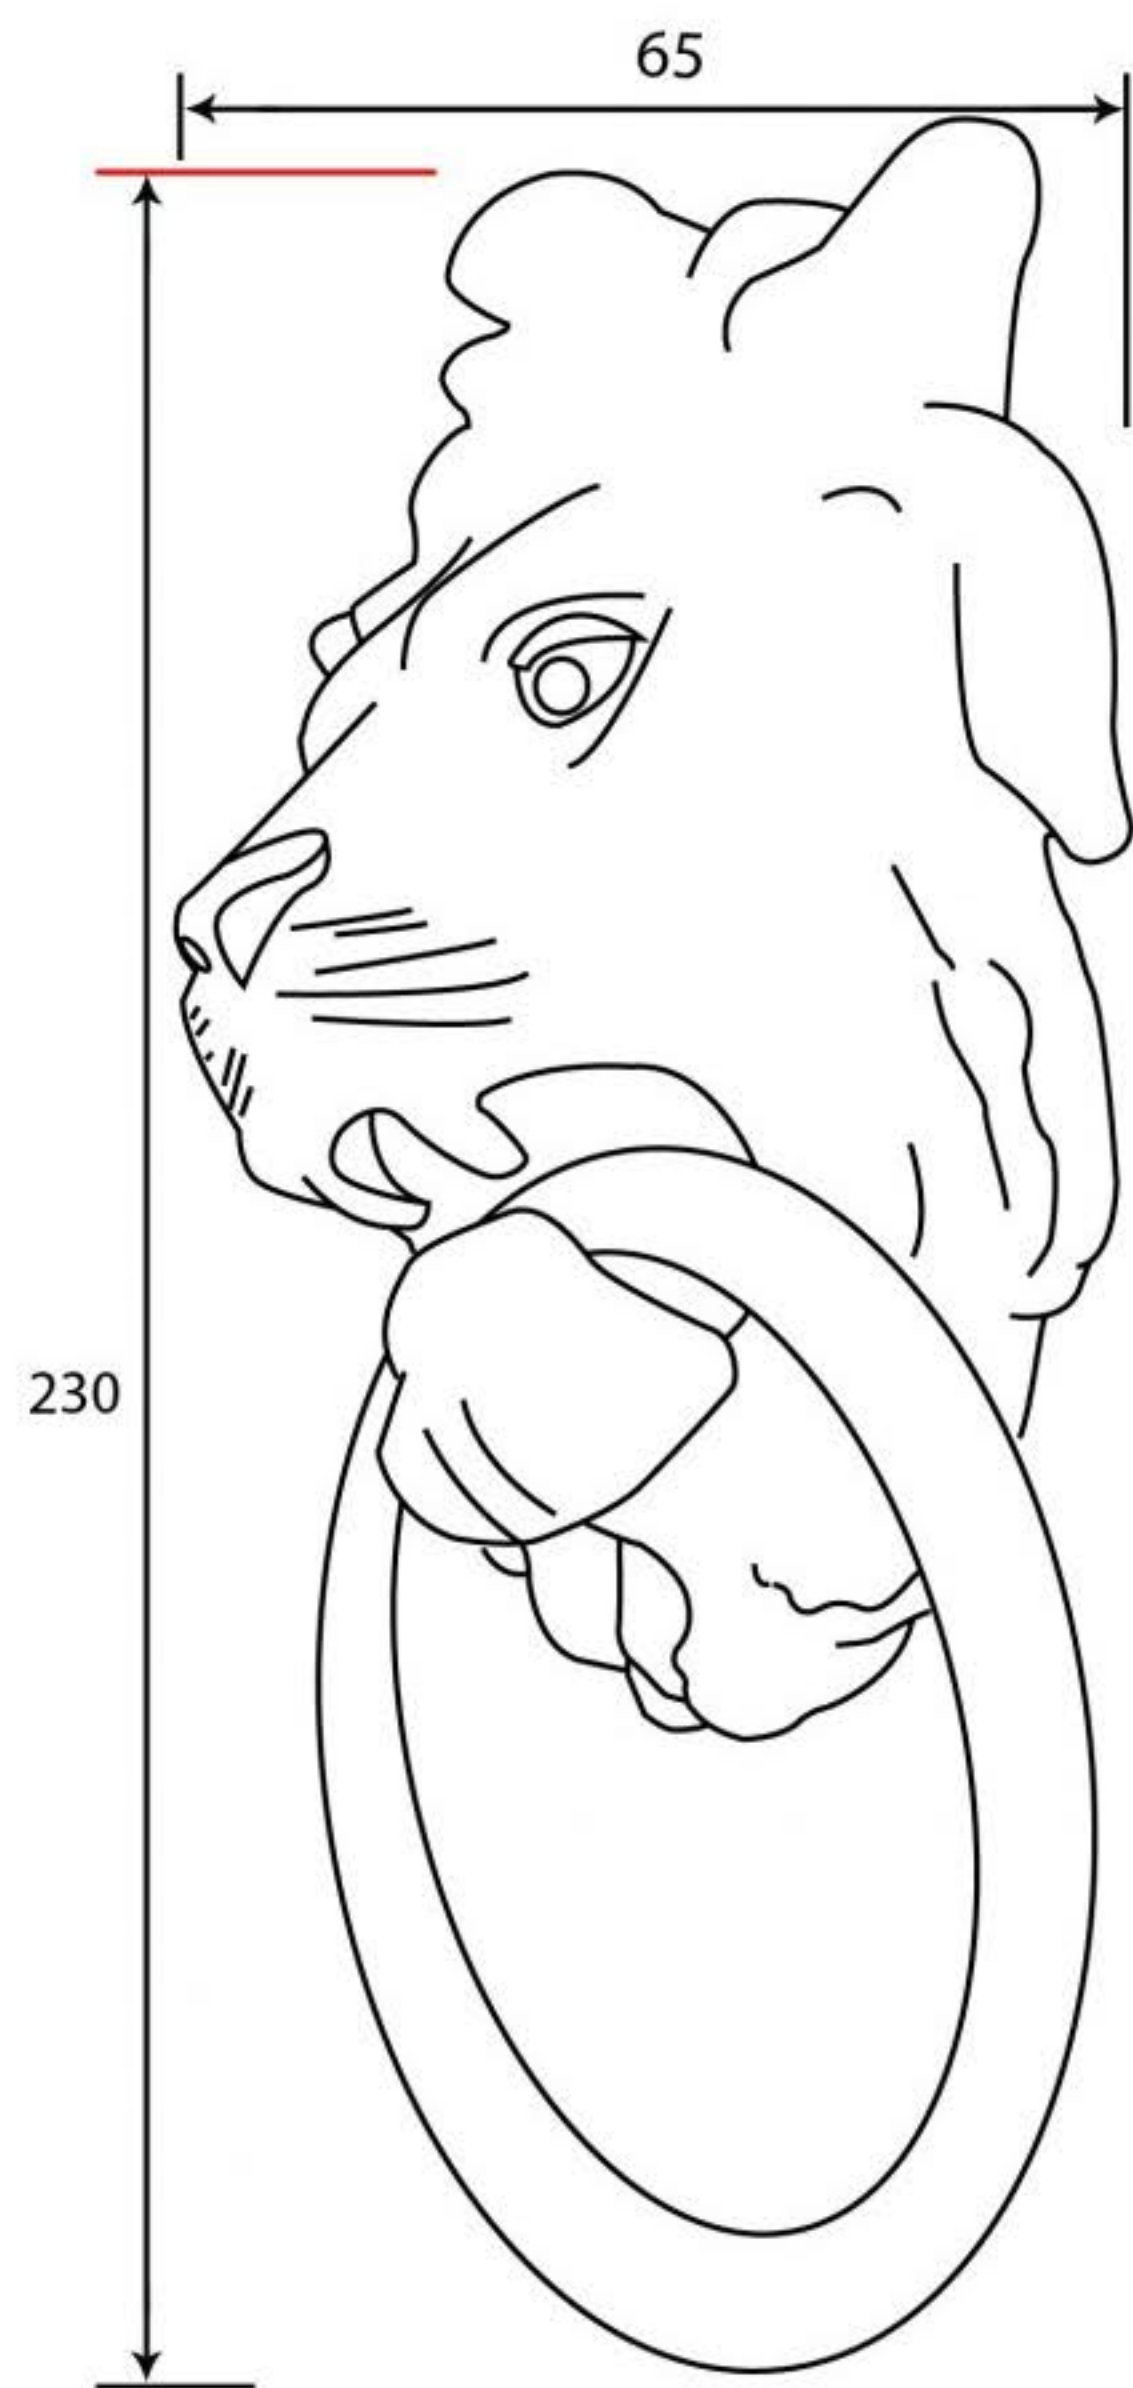

PRODUCT CODE 33018

HANDFORGED
TRADITIONAL
IRONMONGERY

Due to the hand crafted nature of our products all measurements are approximate and should be used as a guide only