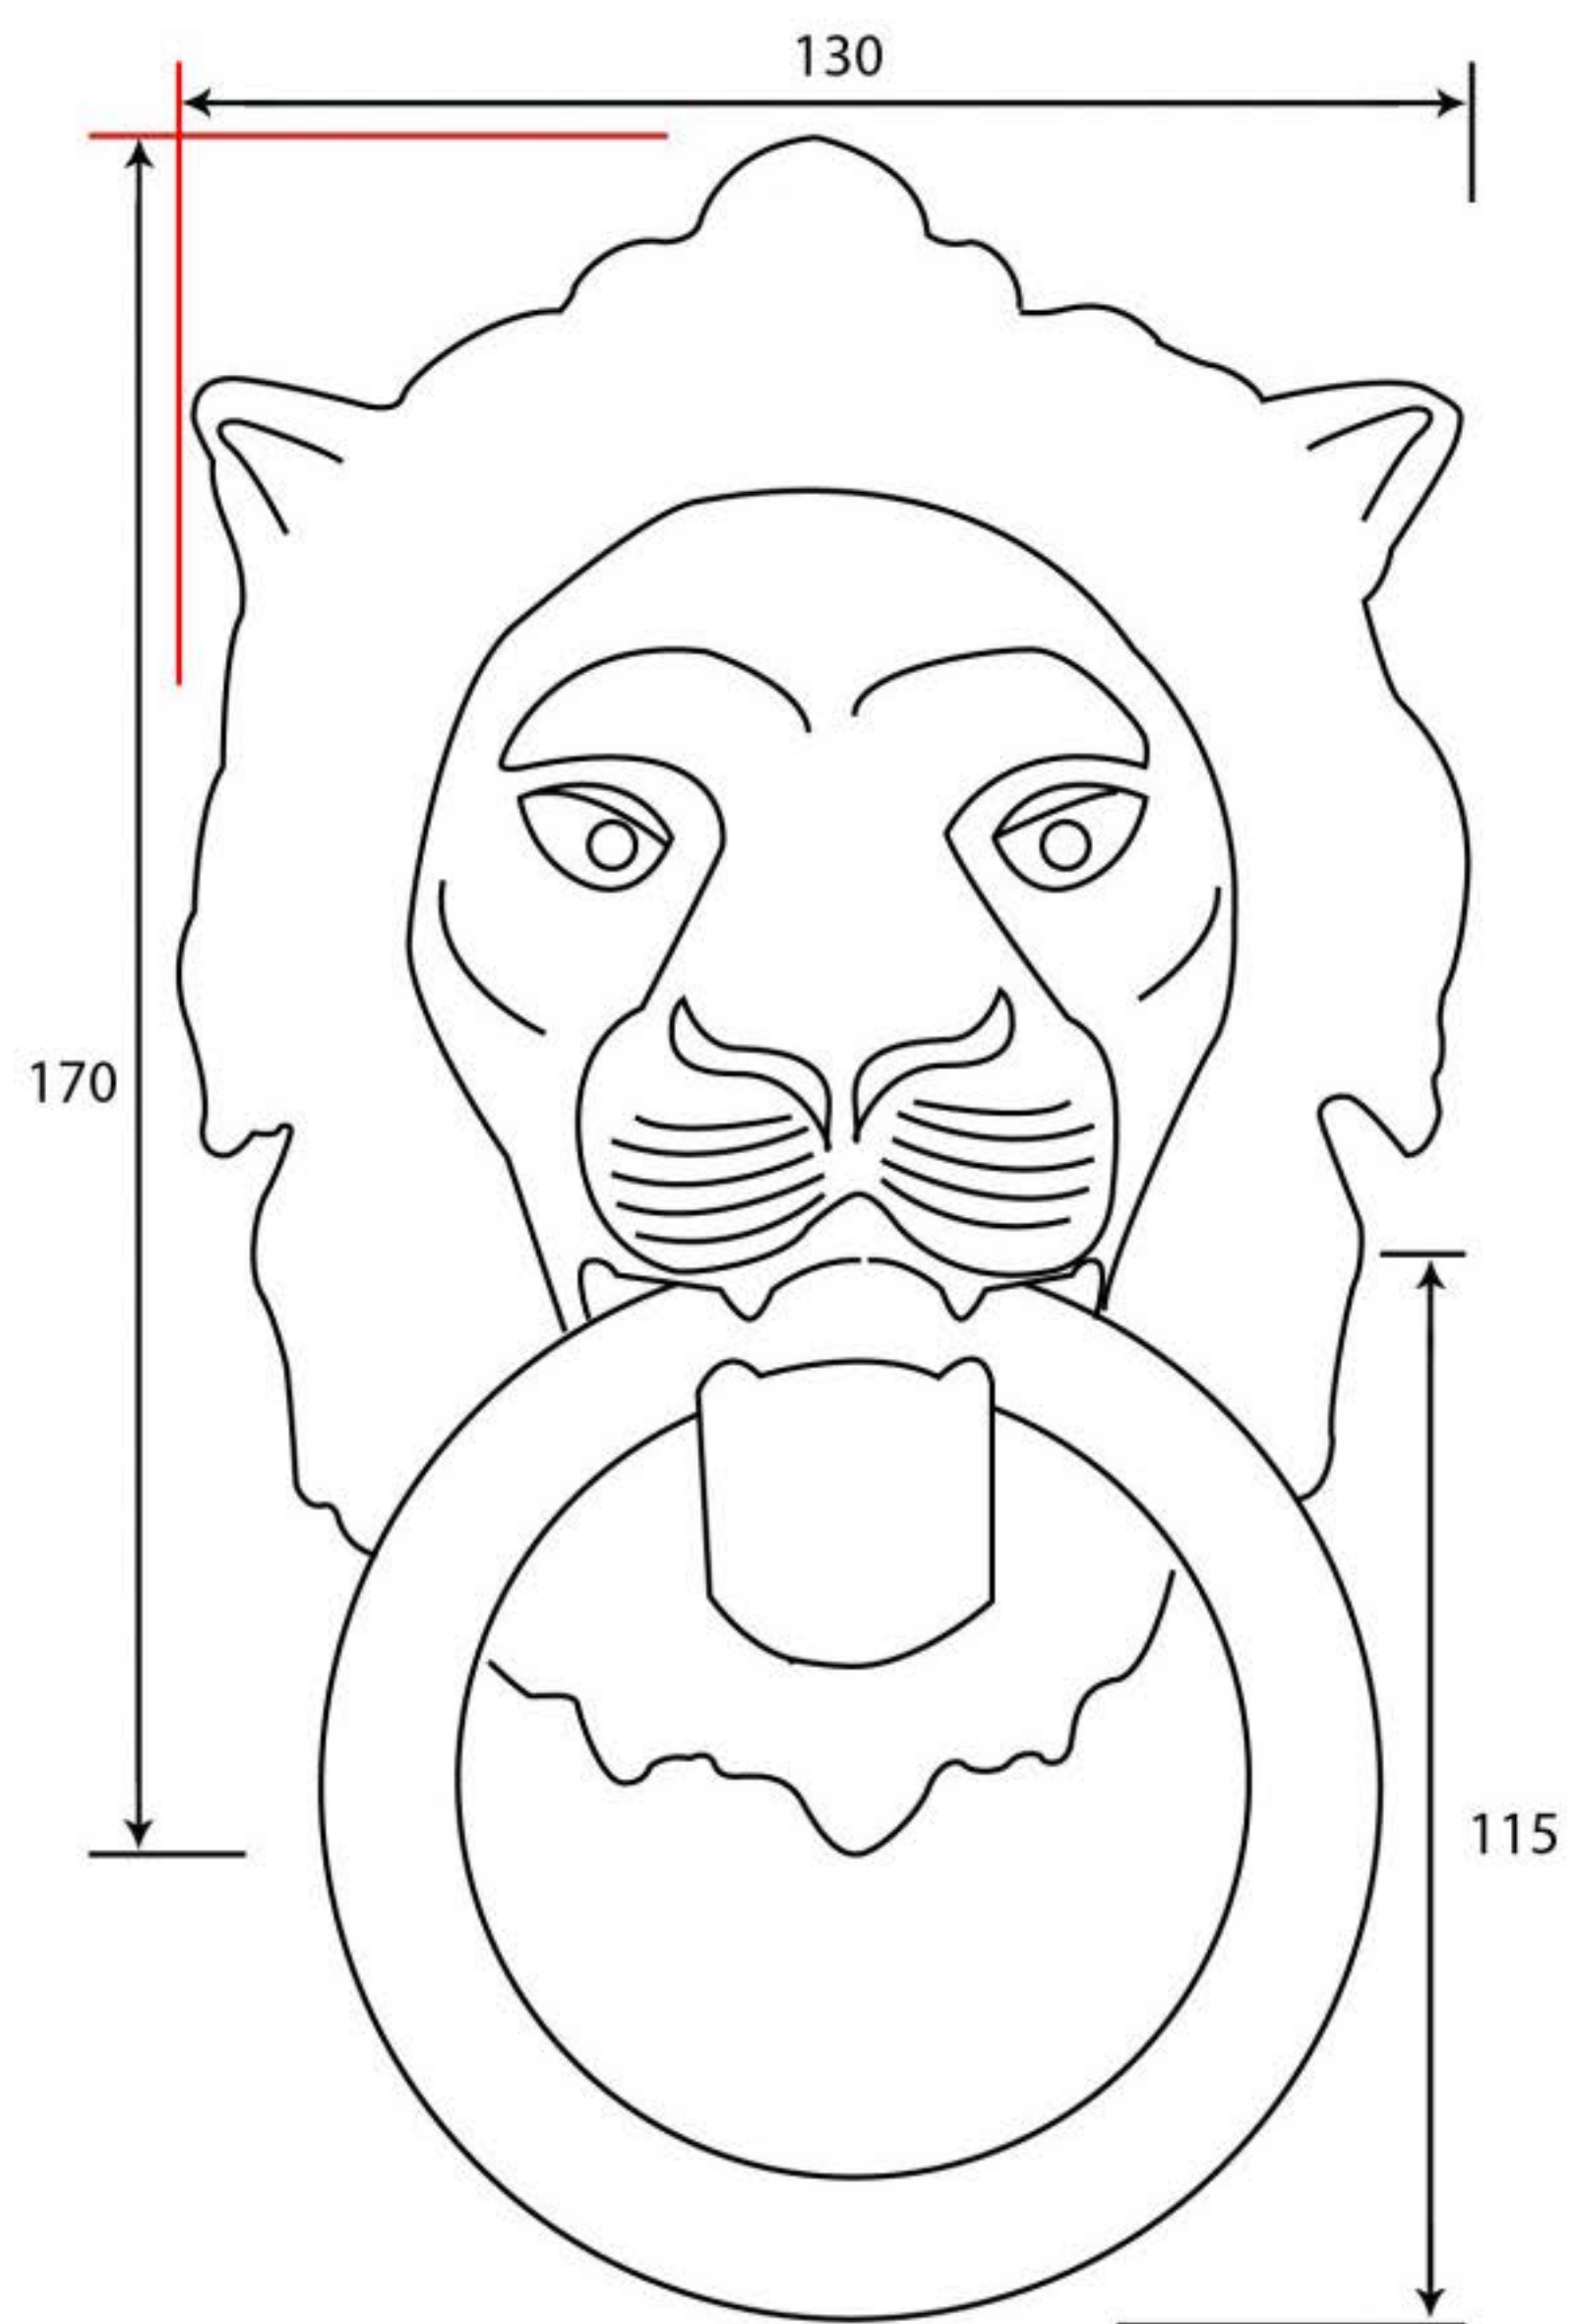

PRODUCT CODE 33018

HANDFORGED
TRADITIONAL
IRONMONGERY

Due to the hand crafted nature of our products all measurements are approximate and should be used as a guide only