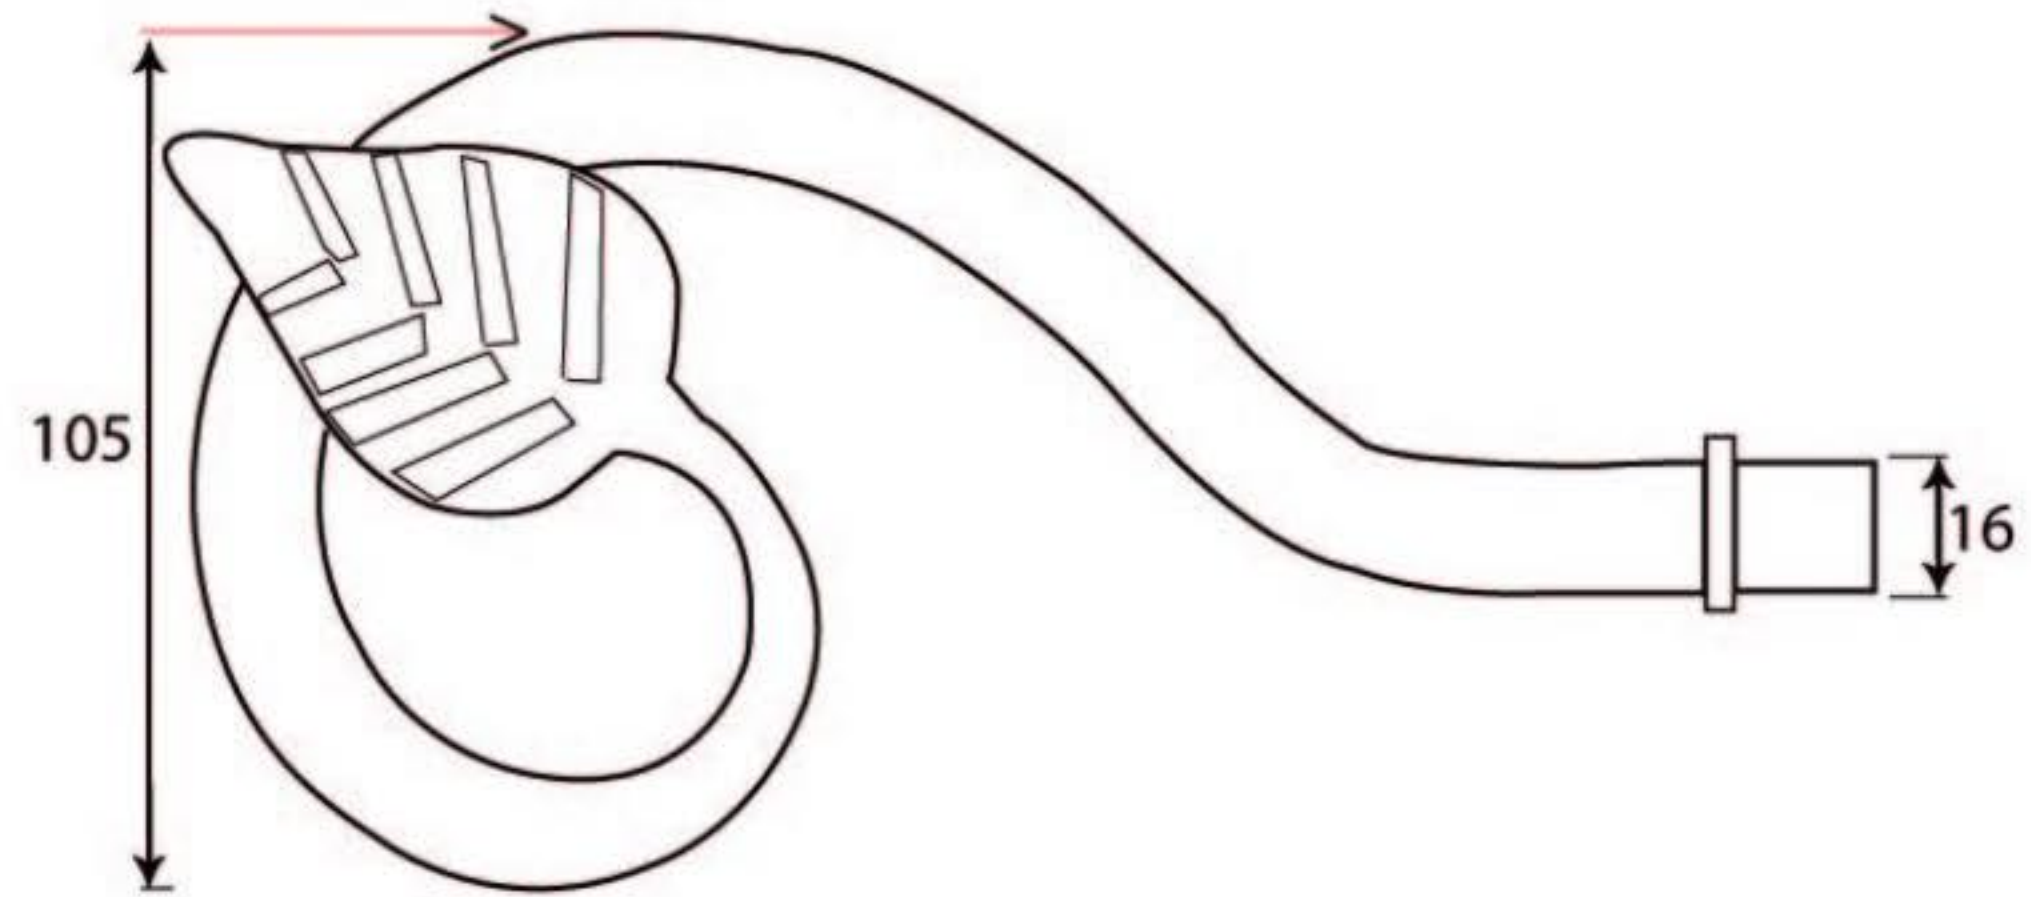

PRODUCT CODE 33733

HANDFORGED  
TRADITIONAL  
IRONMONGERY

Due to the hand crafted nature of our products all measurements are approximate and should be used as a guide only