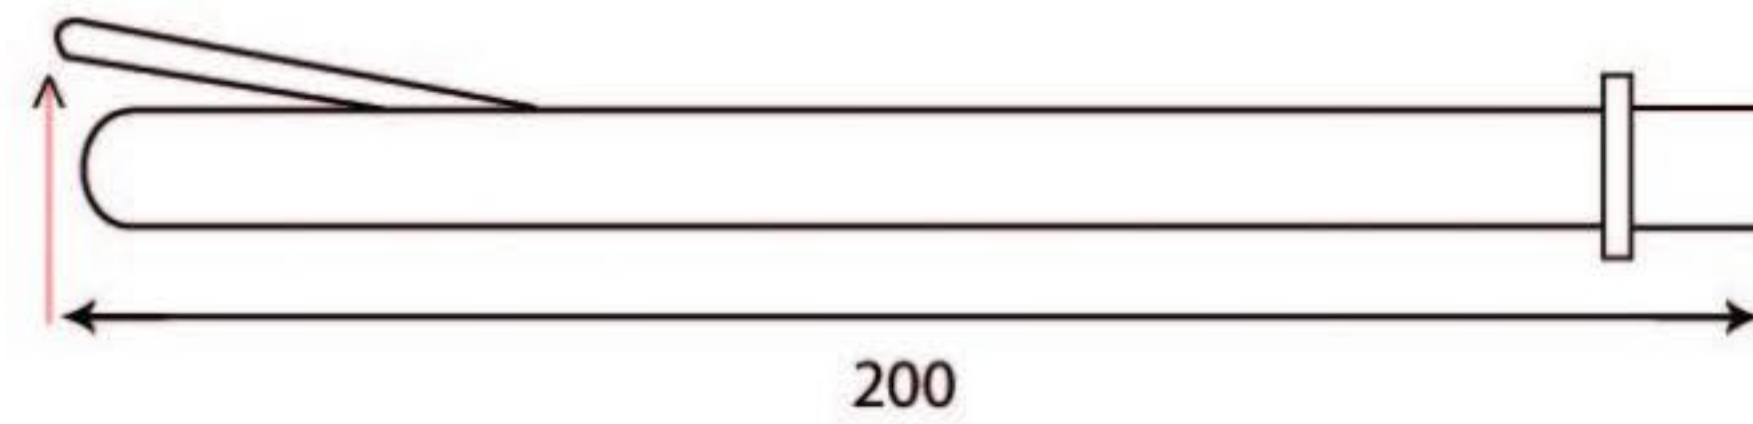

PRODUCT CODE 33733

HANDFORGED  
TRADITIONAL  
IRONMONGERY

Due to the hand crafted nature of our products all measurements are approximate and should be used as a guide only