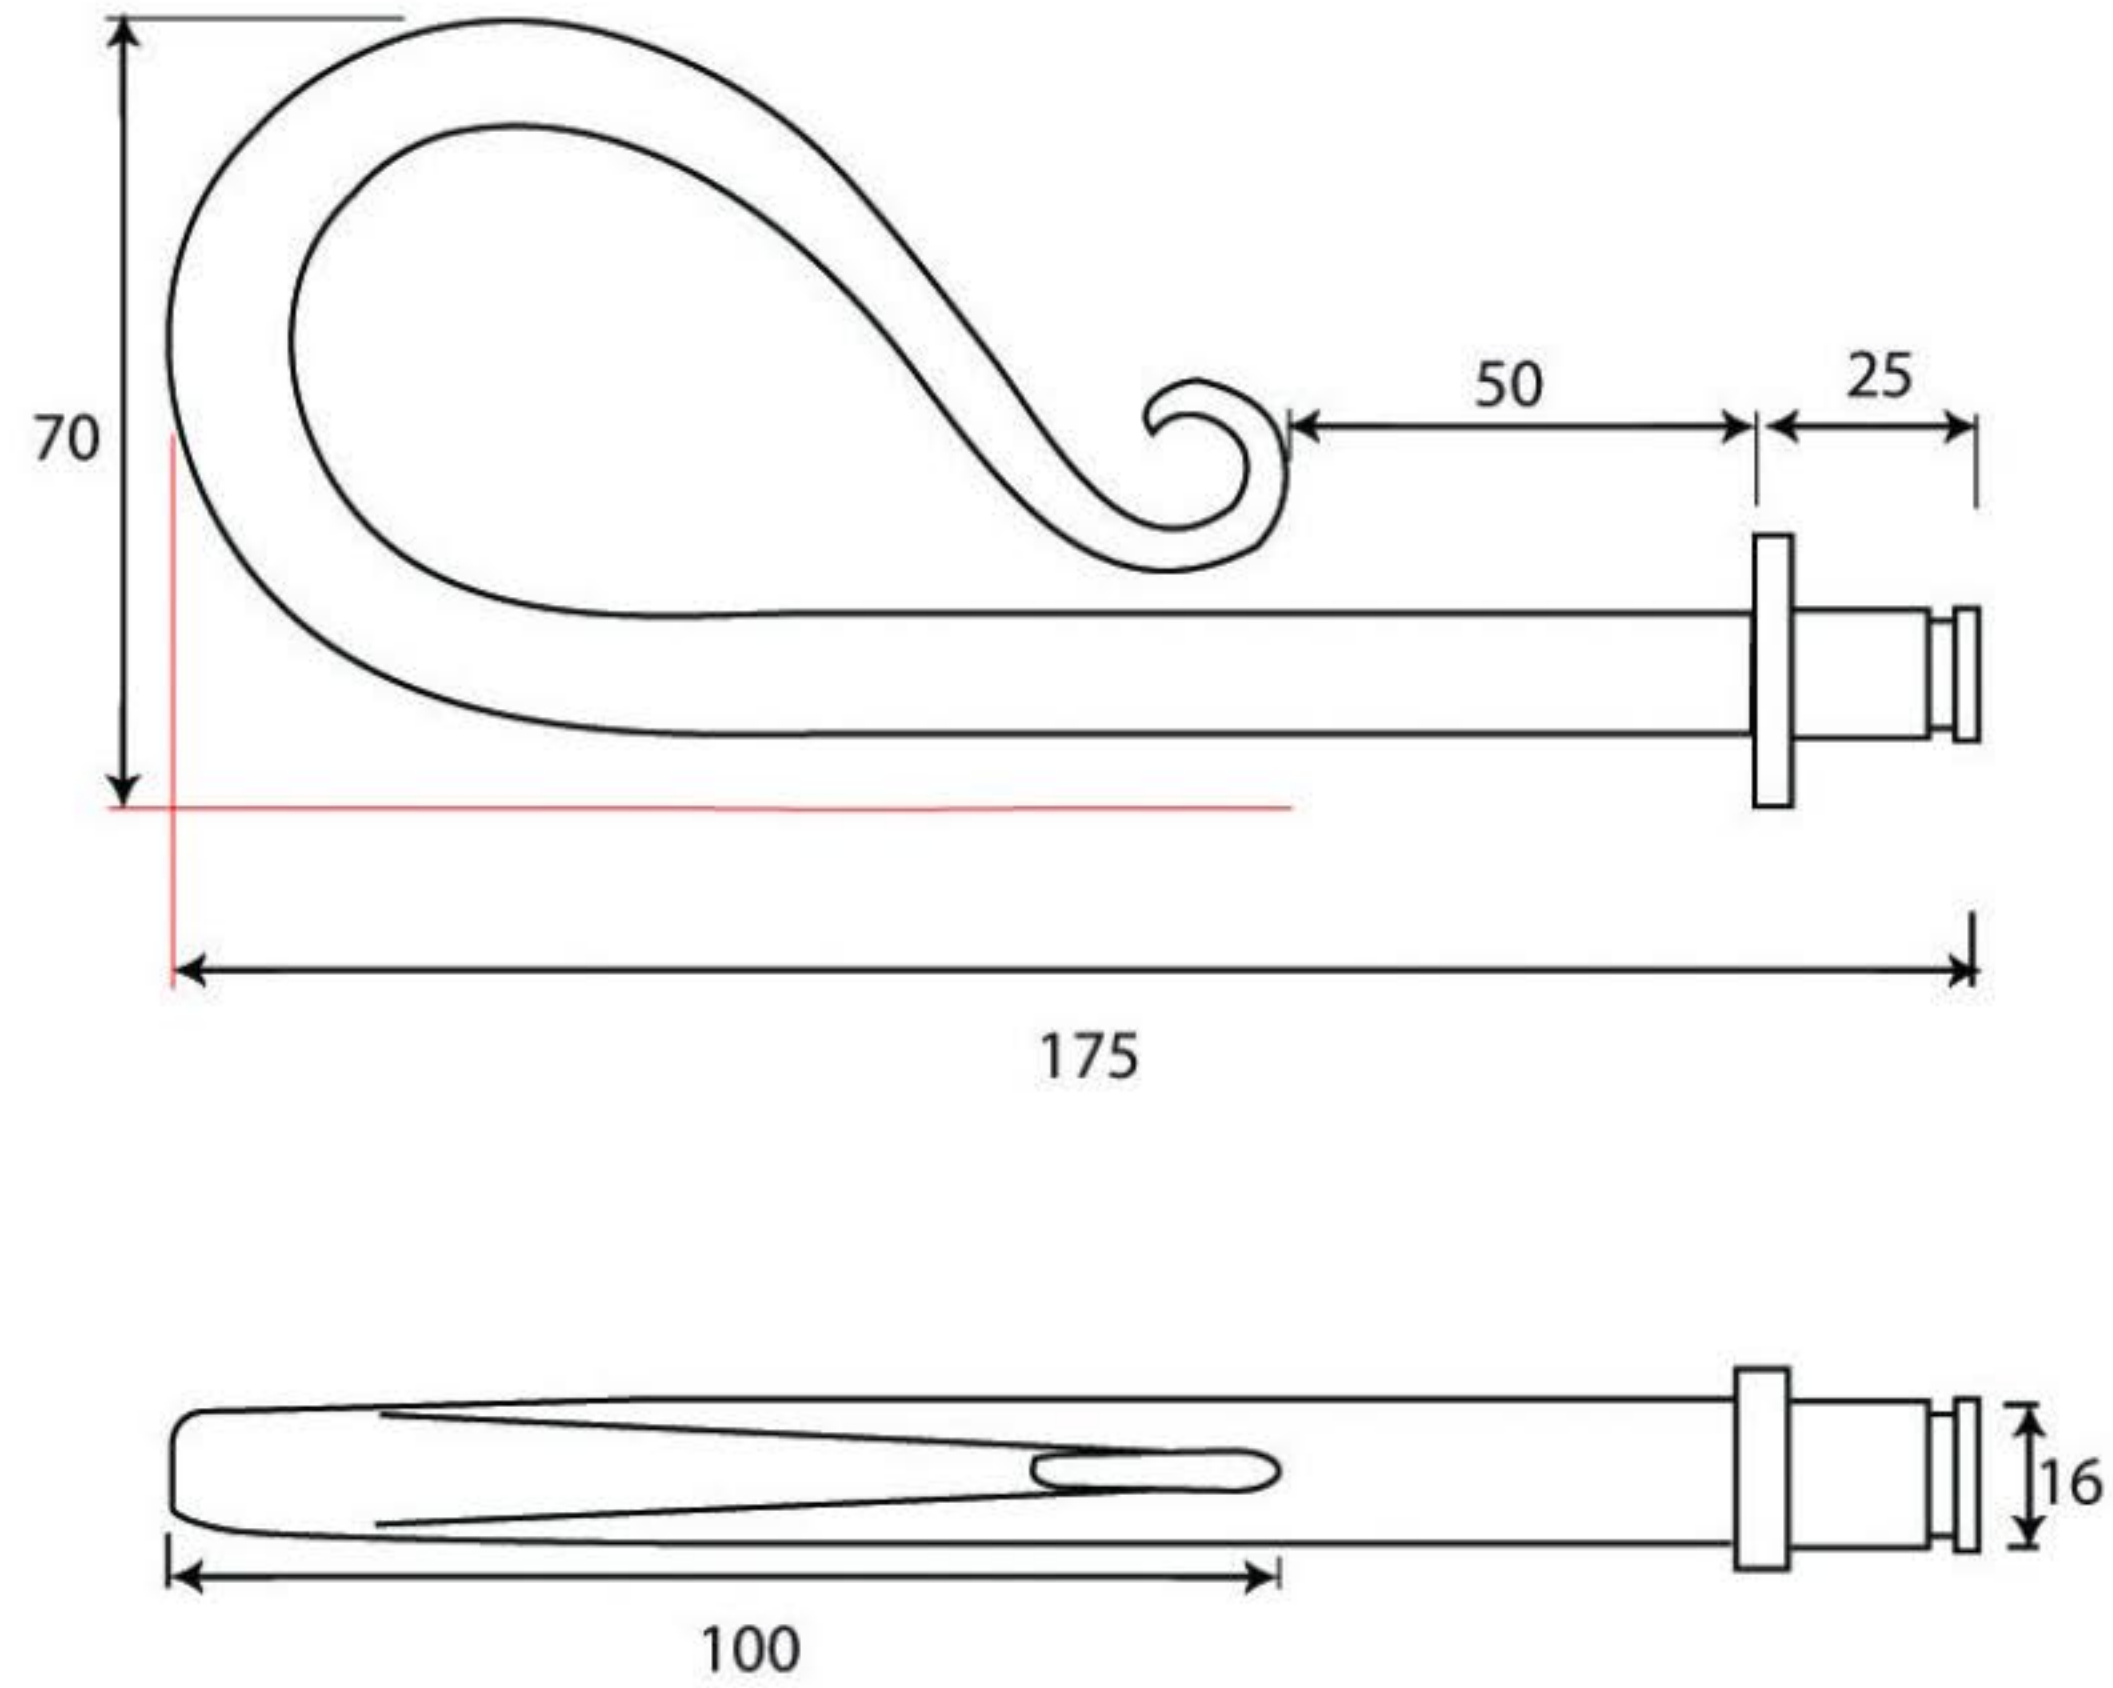

PRODUCT CODE 33708

SHEPHERD'S CROOK CURTAIN FINIAL

HANDFORGED
TRADITIONAL
IRONMONGERY

Due to the hand crafted nature of our products all measurements are approximate and should be used as a guide only