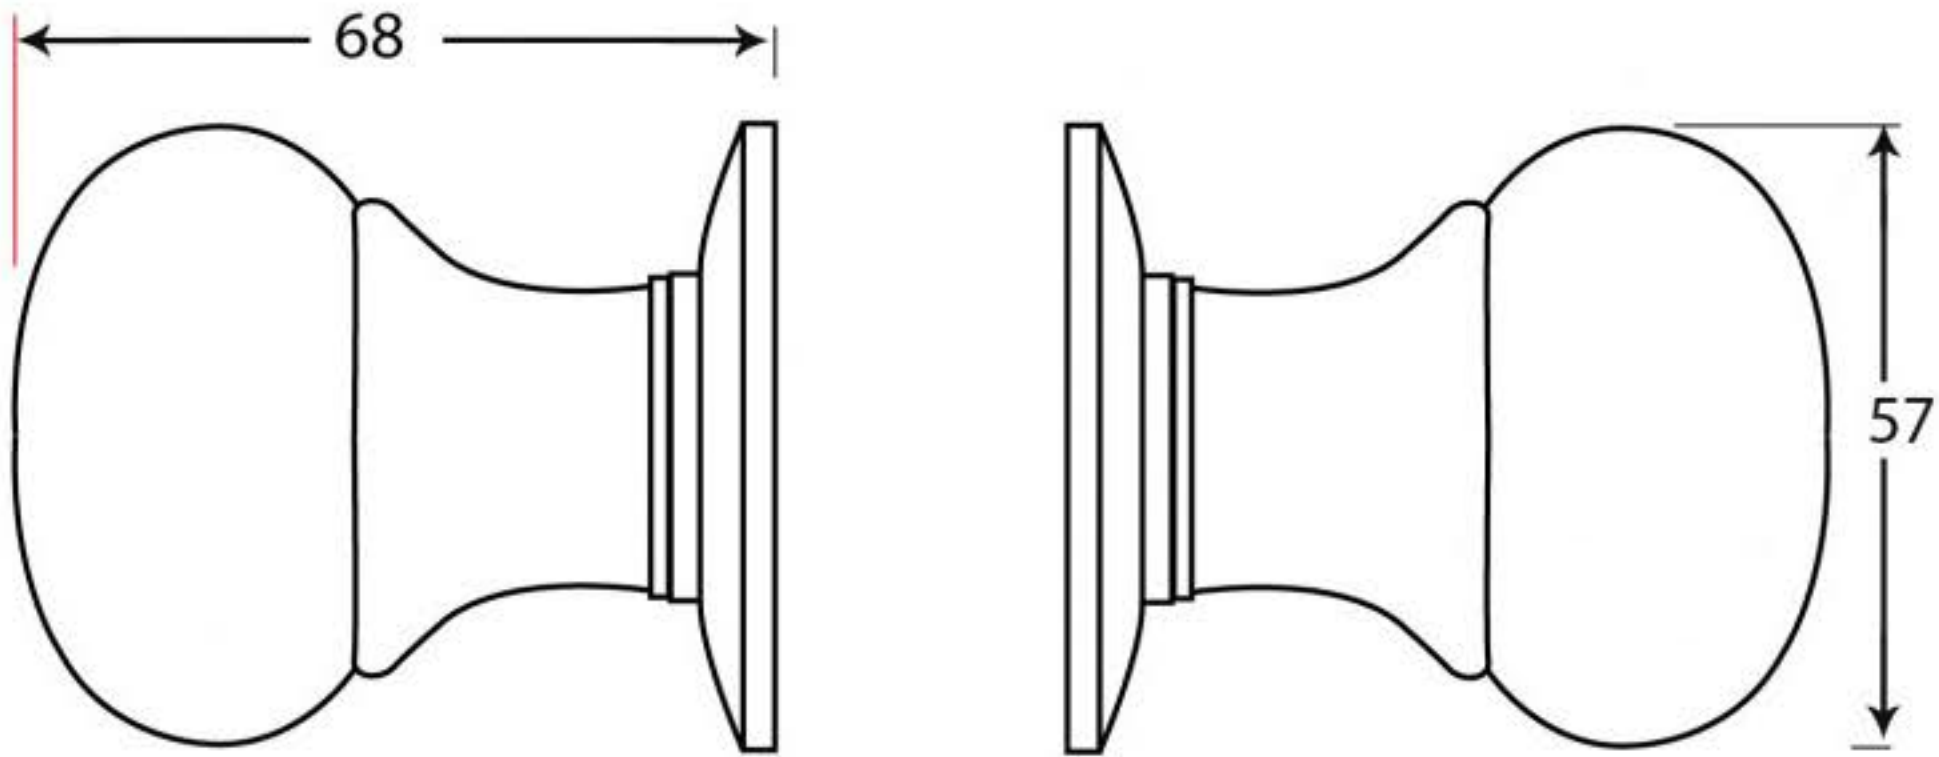

PRODUCT CODE 83838

3/4" (19mm)
x 4
gauge 4 (3mm)

HANDFORGED
TRADITIONAL
IRONMONGERY

Due to the hand crafted nature of our products all measurements are approximate and should be used as a guide only