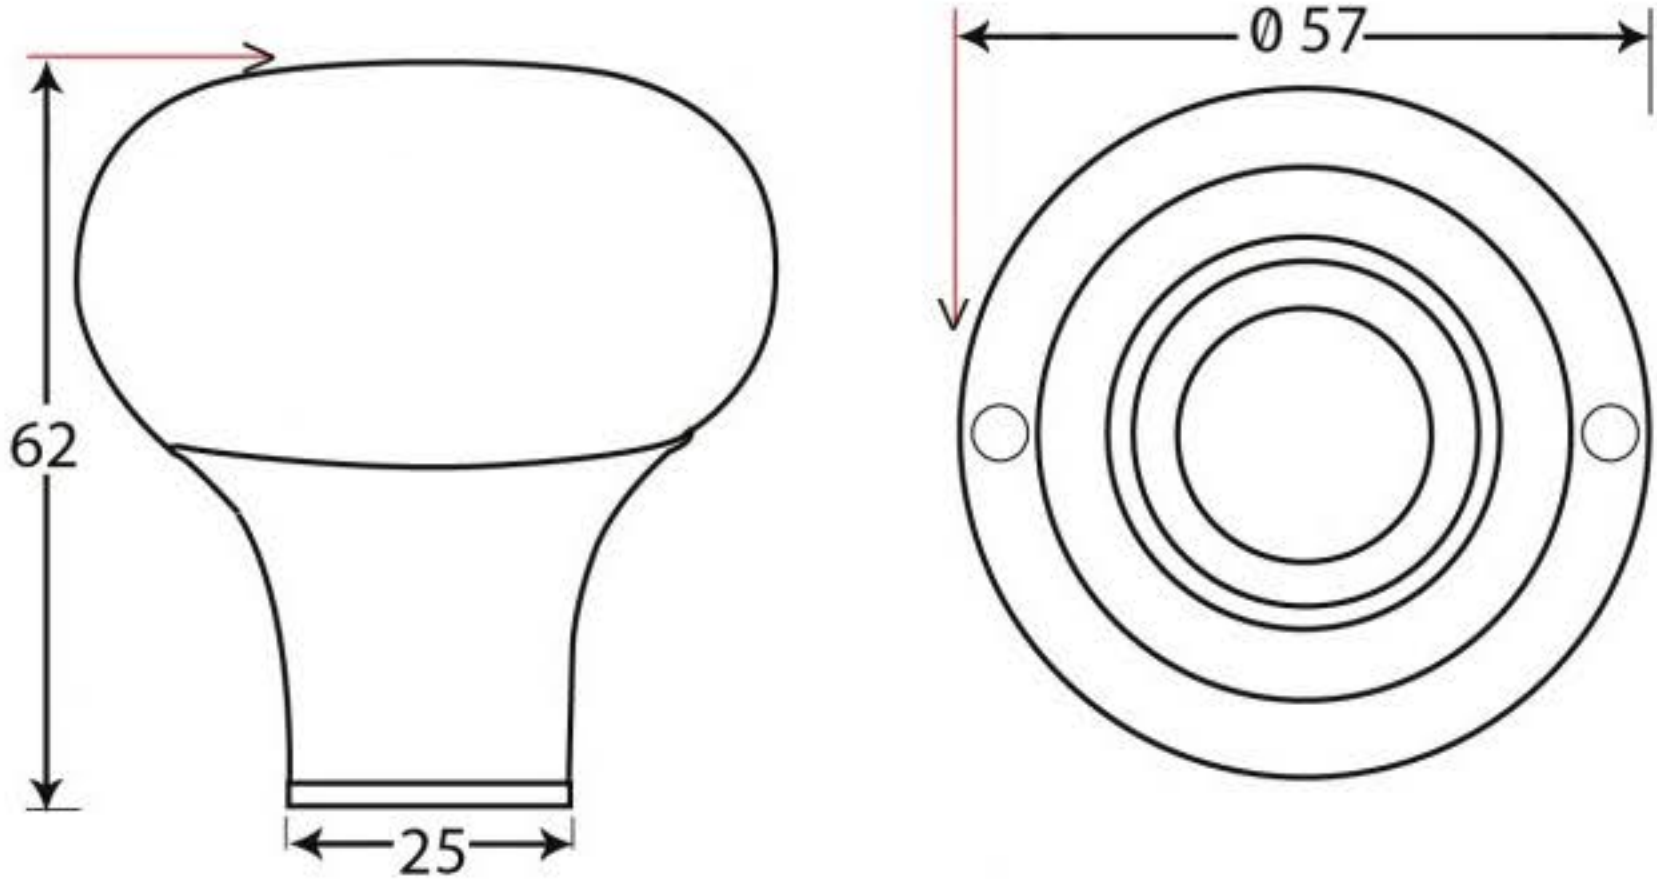

PRODUCT CODE 83838

3/4" (19mm)
x 4
gauge 4 (3mm)

HANDFORGED
TRADITIONAL
IRONMONGERY

Due to the hand crafted nature of our products all measurements are approximate and should be used as a guide only