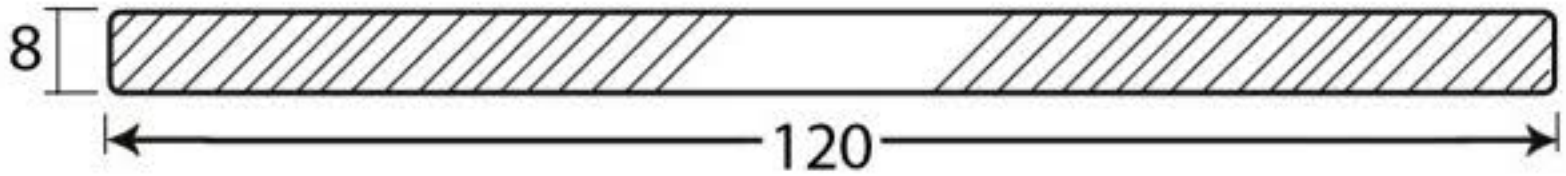

PRODUCT CODE 83838

3/4" (19mm)
x 4
gauge 4 (3mm)

HANDFORGED
TRADITIONAL
IRONMONGERY

Due to the hand crafted nature of our products all measurements are approximate and should be used as a guide only