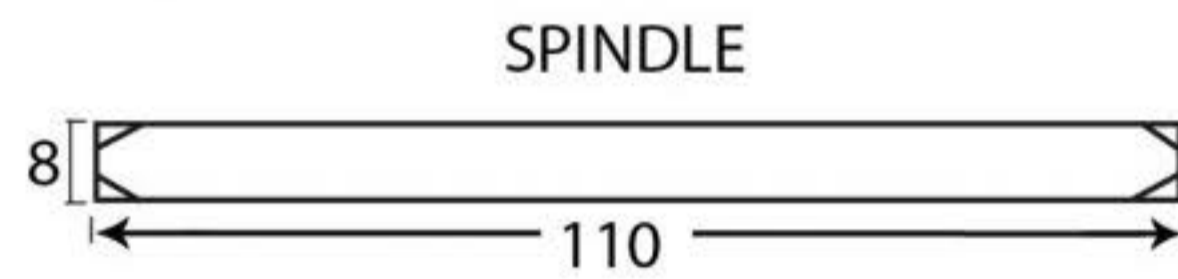

PRODUCT CODE 33704

Male & Female Screws

HANDFORGED  
TRADITIONAL  
IRONMONGERY

Due to the hand crafted nature of our products all measurements are approximate and should be used as a guide only