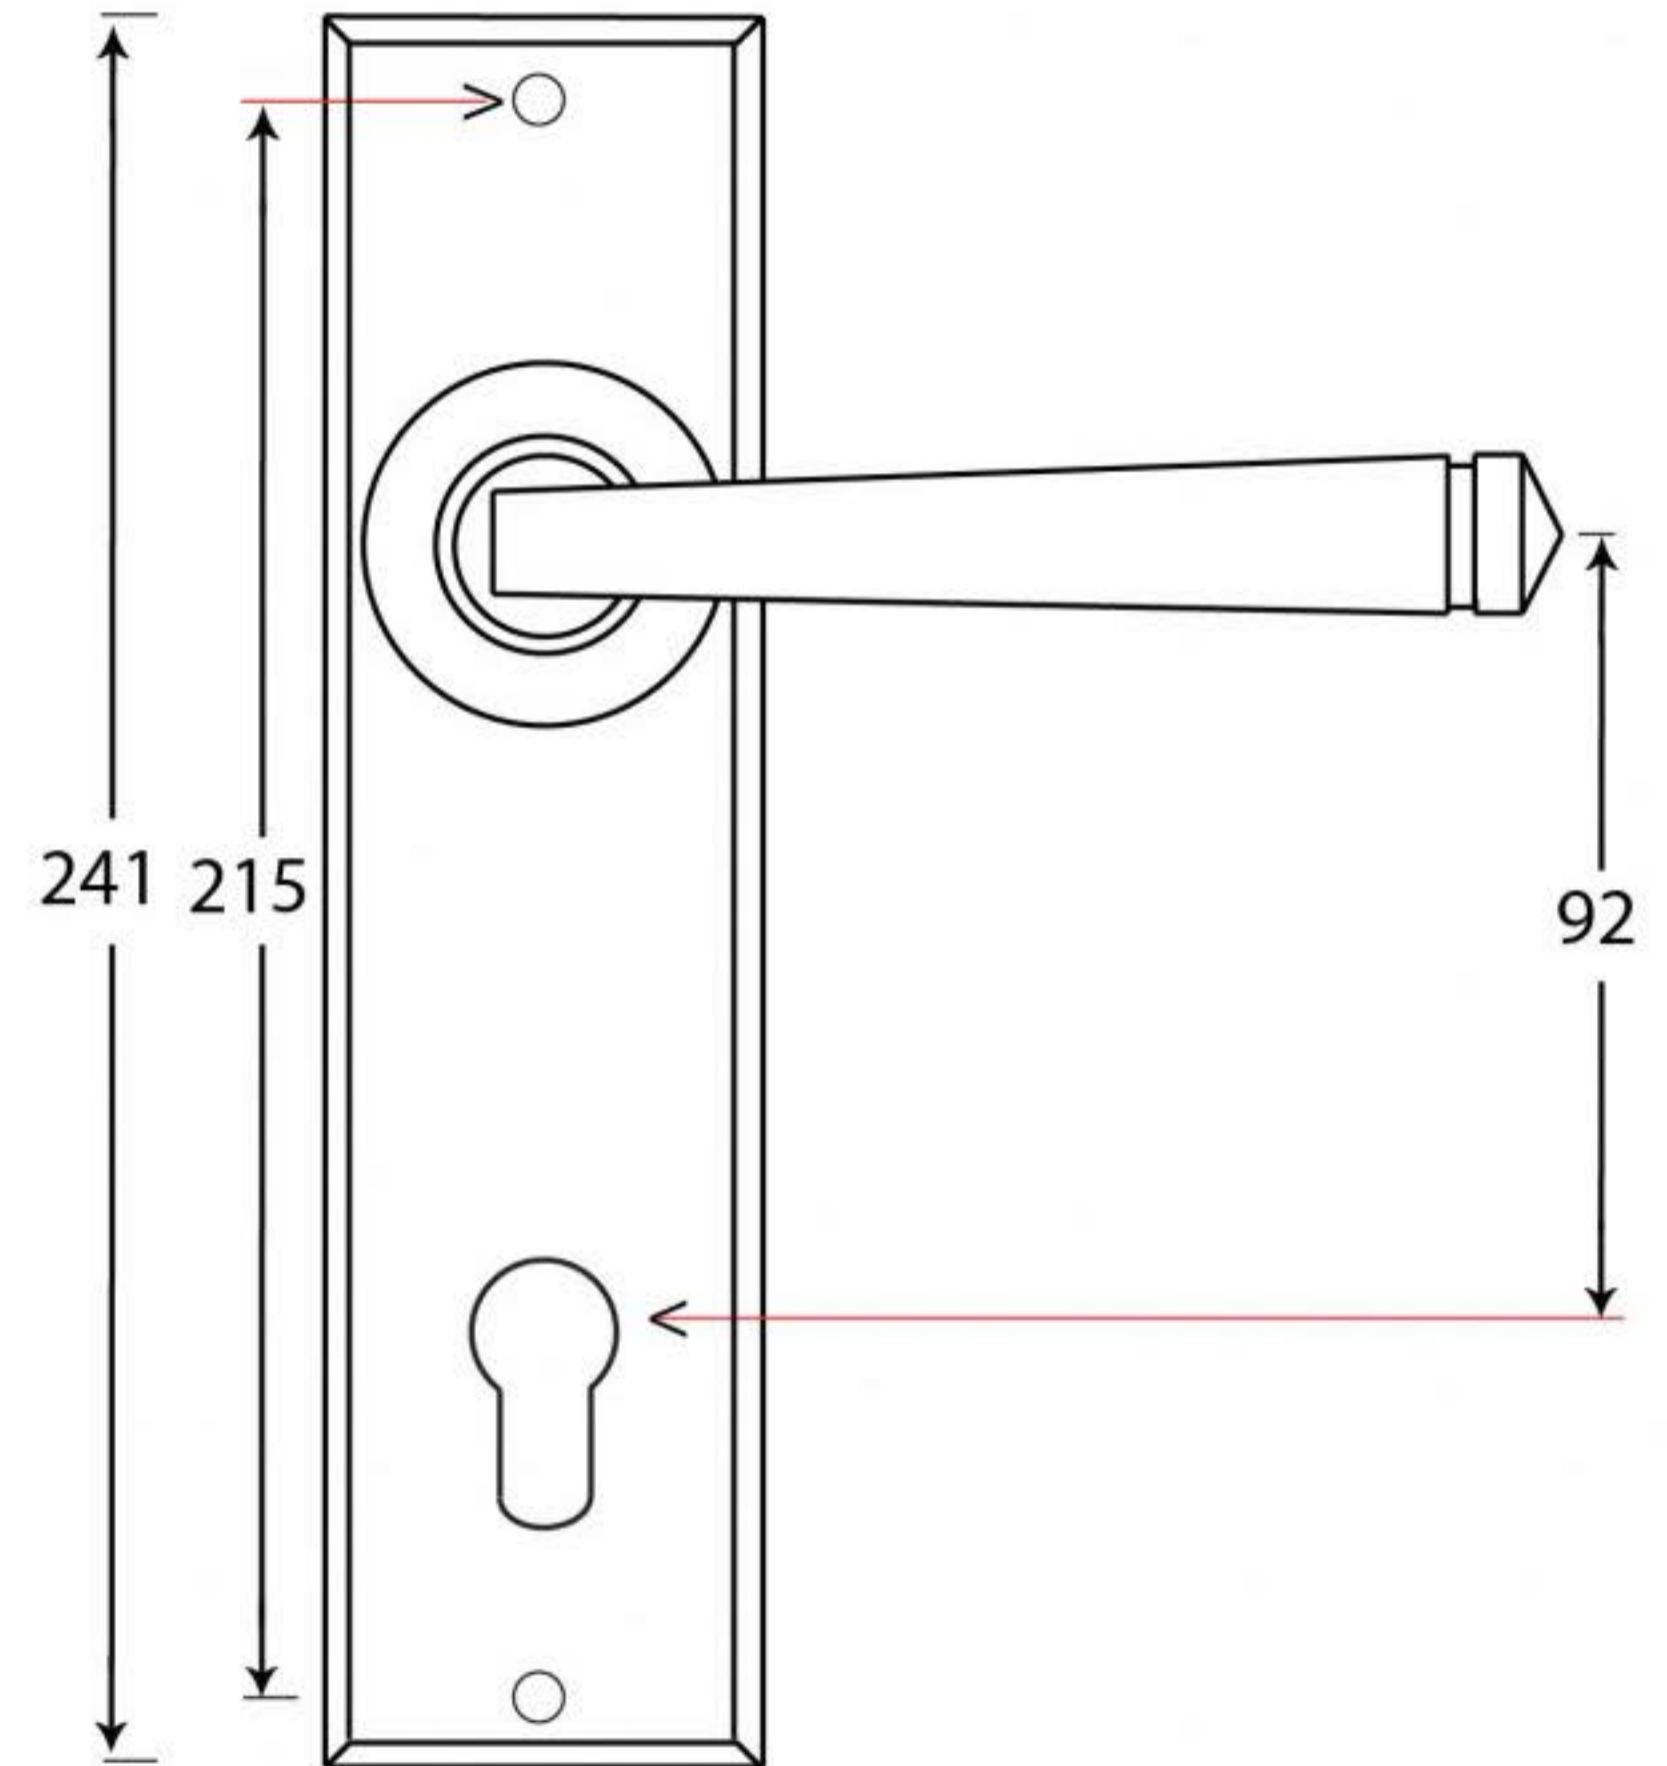

PRODUCT CODE 33704

Male & Female Screws

HANDFORGED  
TRADITIONAL  
IRONMONGERY

Due to the hand crafted nature of our products all measurements are approximate and should be used as a guide only