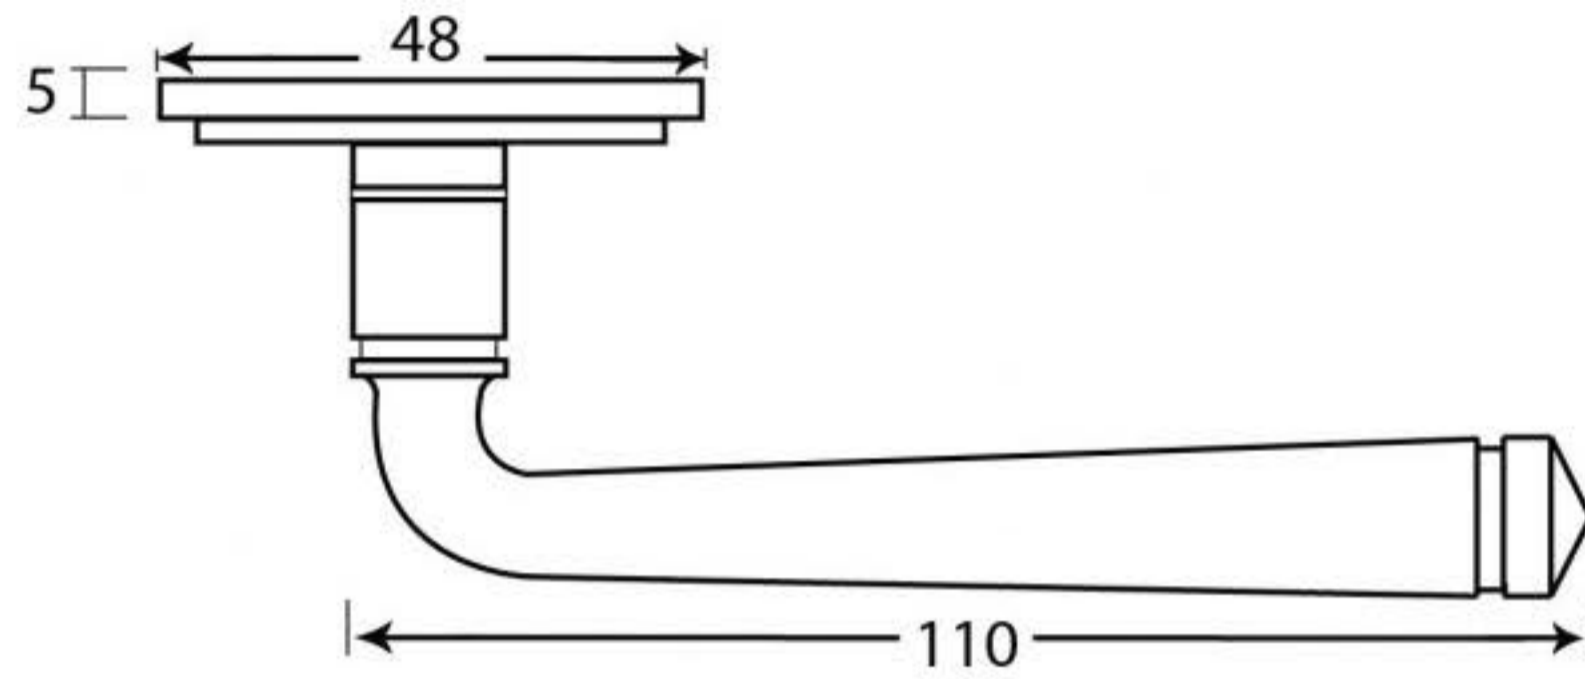

PRODUCT CODE 33704

Male & Female Screws

HANDFORGED  
TRADITIONAL  
IRONMONGERY

Due to the hand crafted nature of our products all measurements are approximate and should be used as a guide only