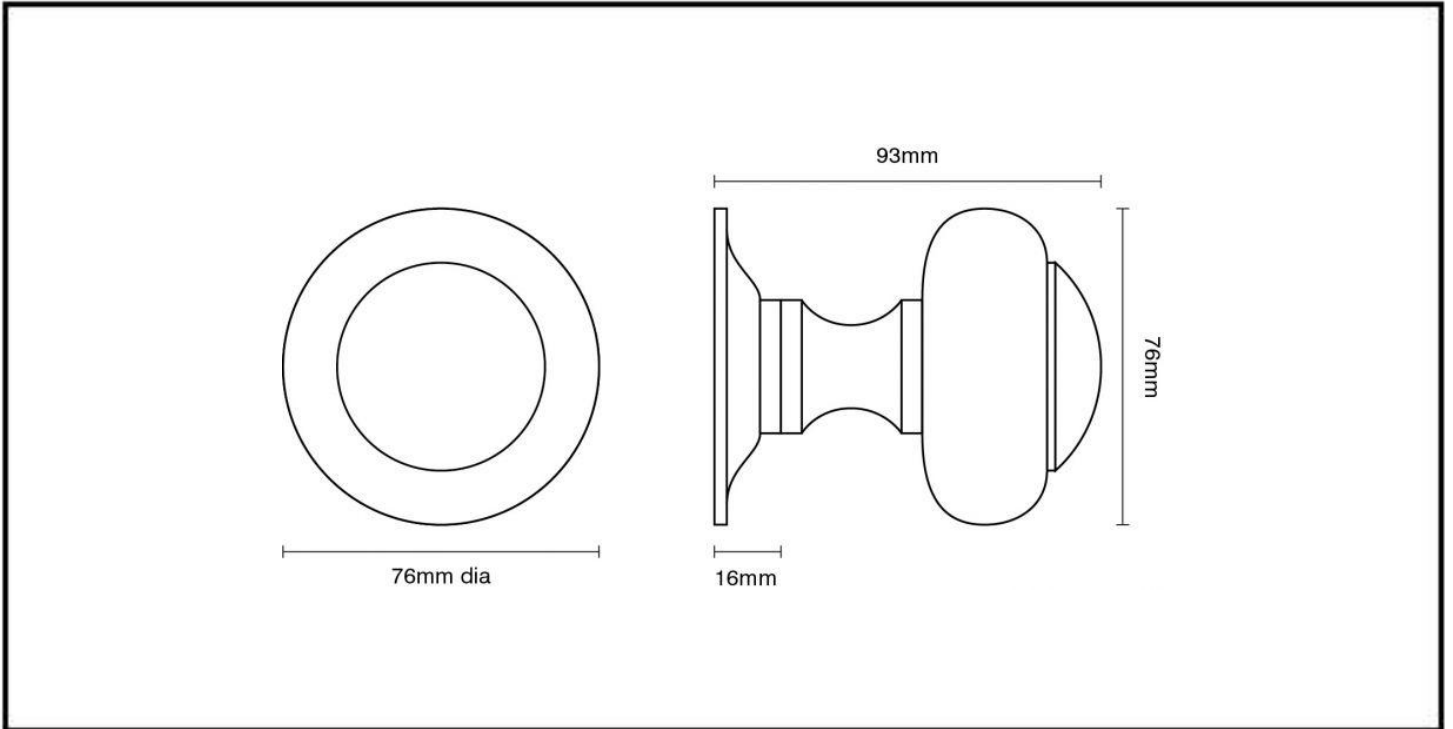

CROFT

Long Lasting Tradition

SPECIFICATION SHEET - PRODUCT CODE **6344**

PRODUCT

Rounded Centre Door Knob 6344

Please note that illustration sizes are approximations

Finishes: