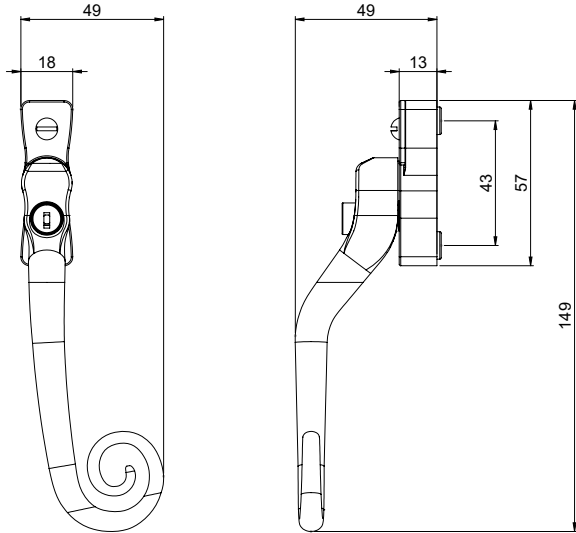

HERITAGE

ESPAG HANDLE RANGE

TECHNICAL SPECIFICATION

Monkey Tail