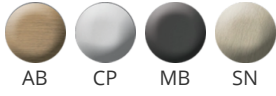

## Euro/Standard Profile Escutcheons

**GK400**

Euro/Standard profile escutcheon on a concealed fix screw on rose. 52mm x 8mm size.