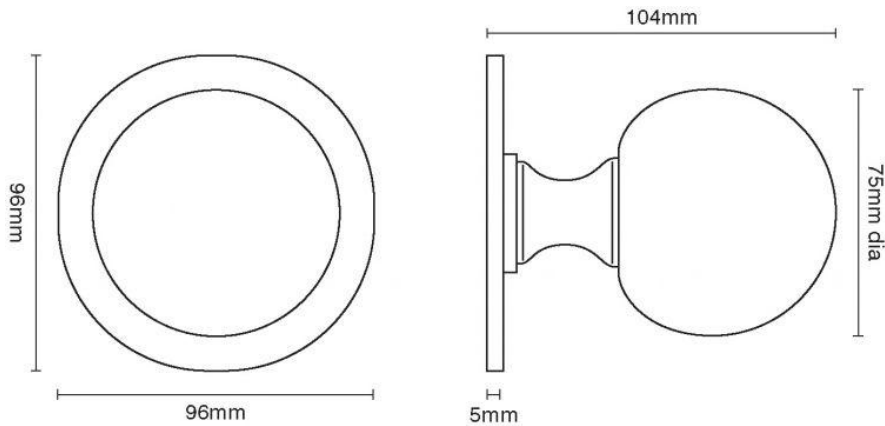

CROFT

Long Lasting Tradition

SPECIFICATION SHEET - PRODUCT CODE **6406**

PRODUCT

Ball Centre Door Knob On Square Rose 6406

Please note that illustration sizes are approximations

Finishes: