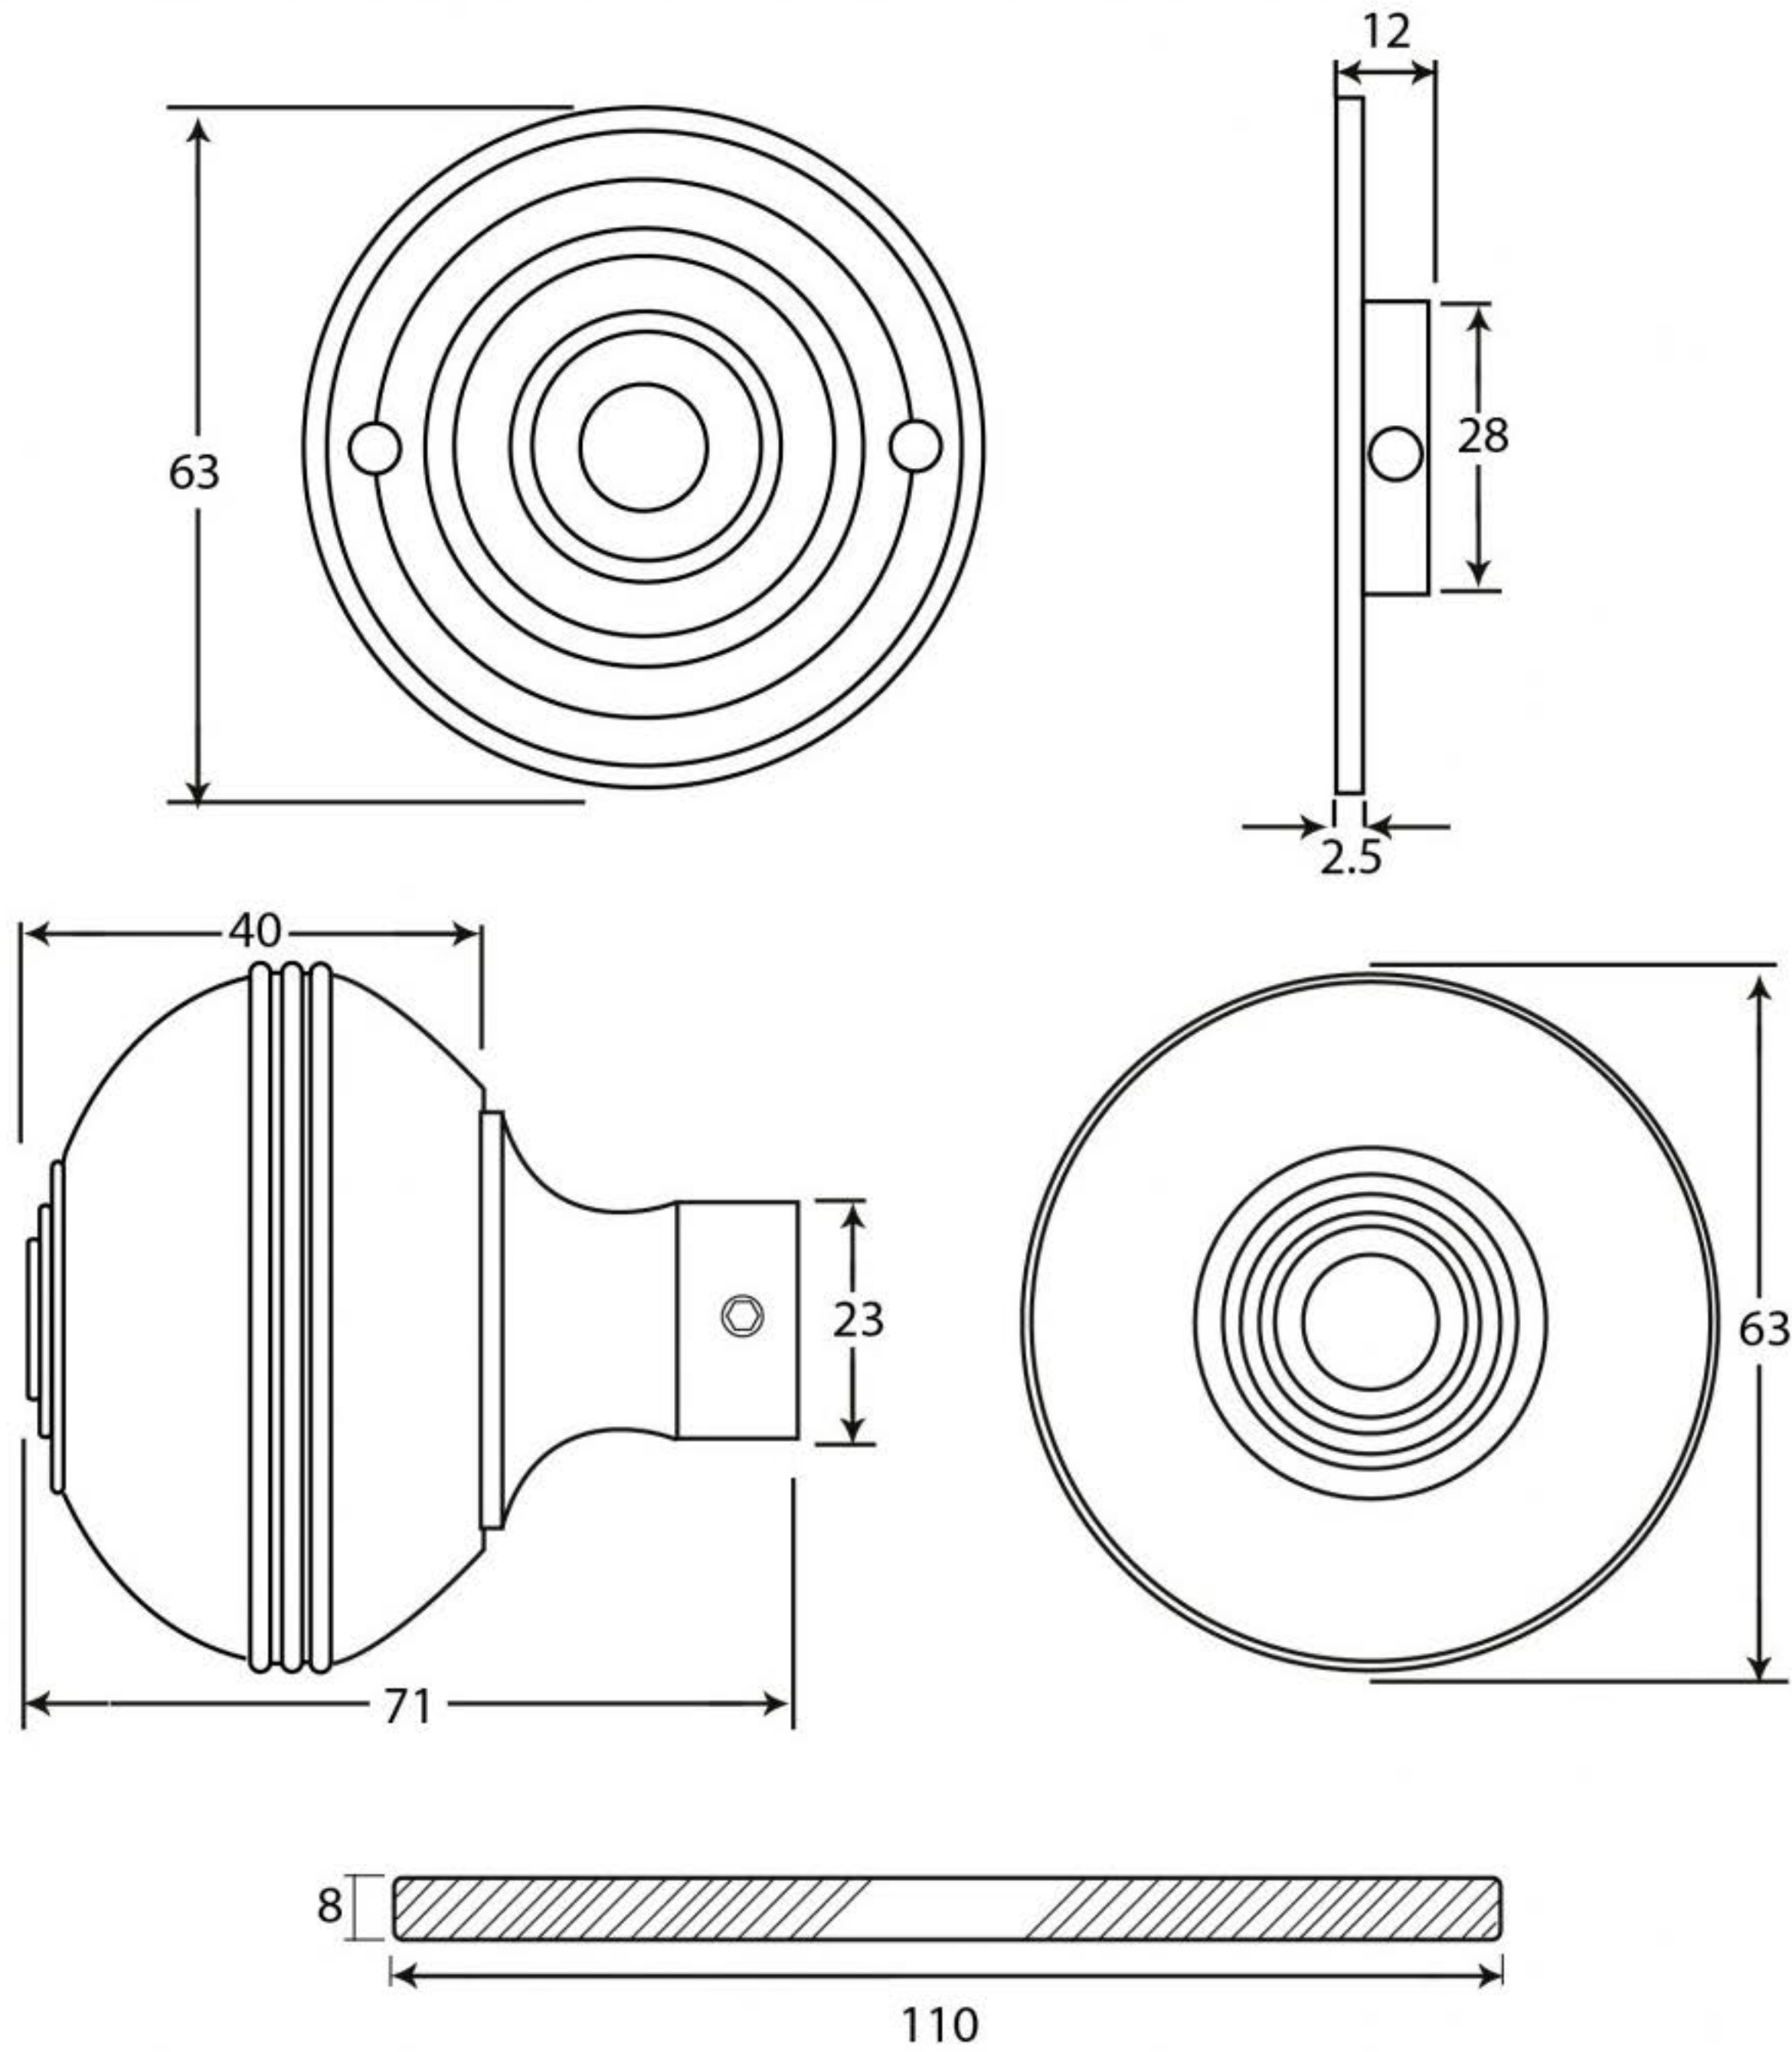

PRODUCT CODE : 83946

HANDFORGED  
TRADITIONAL  
IRONMONGERY

Due to the hand crafted nature of our products all measurements are approximate and should be used as a guide only