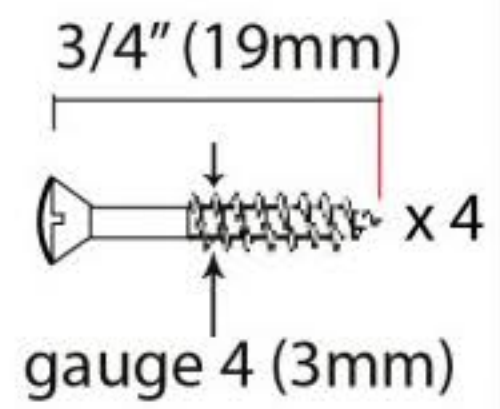

PRODUCT CODE : 83946

HANDFORGED  
TRADITIONAL  
IRONMONGERY

Due to the hand crafted nature of our products all measurements are approximate and should be used as a guide only