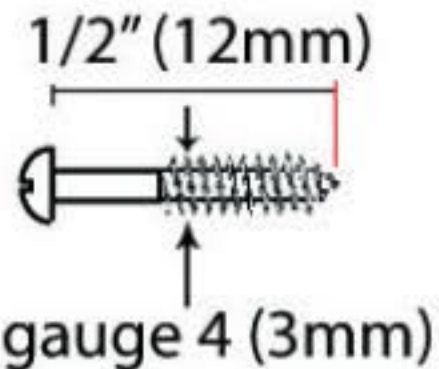

PRODUCT CODE 83811

HANDFORGED
TRADITIONAL
IRONMONGERY

Due to the hand crafted nature of our products all measurements are approximate and should be used as a guide only