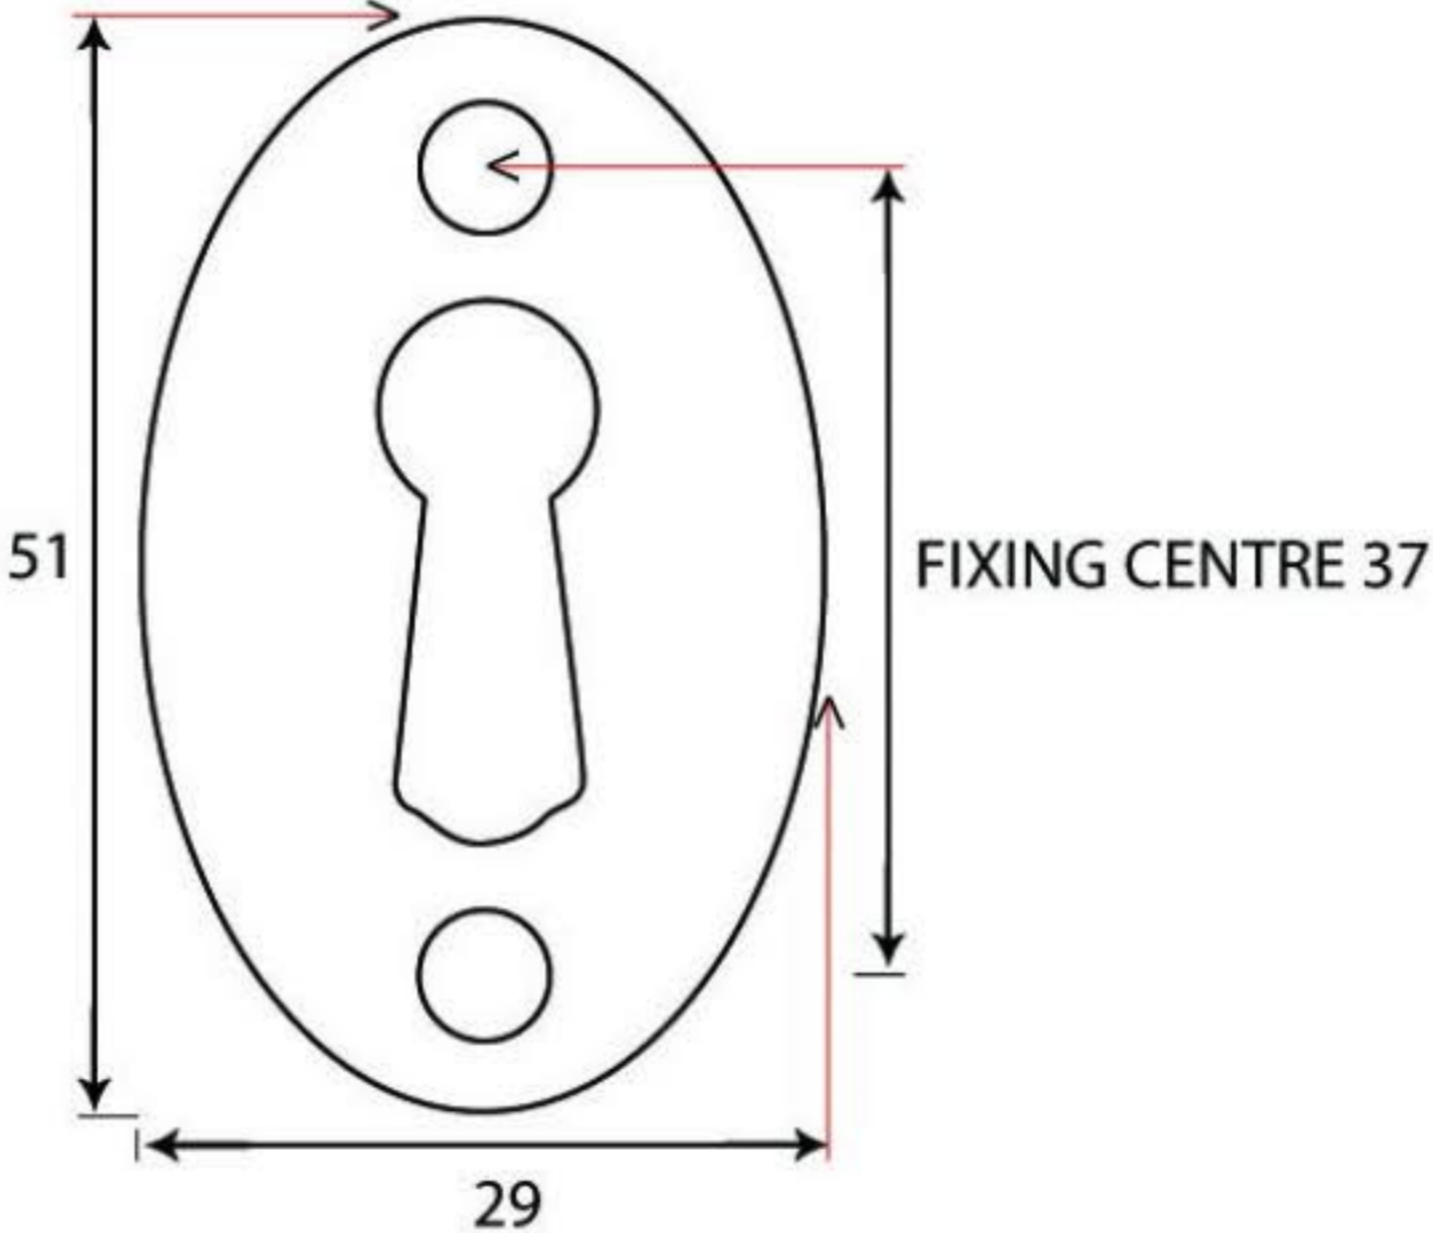

PRODUCT CODE 83811

HANDFORGED
TRADITIONAL
IRONMONGERY

Due to the hand crafted nature of our products all measurements are approximate and should be used as a guide only