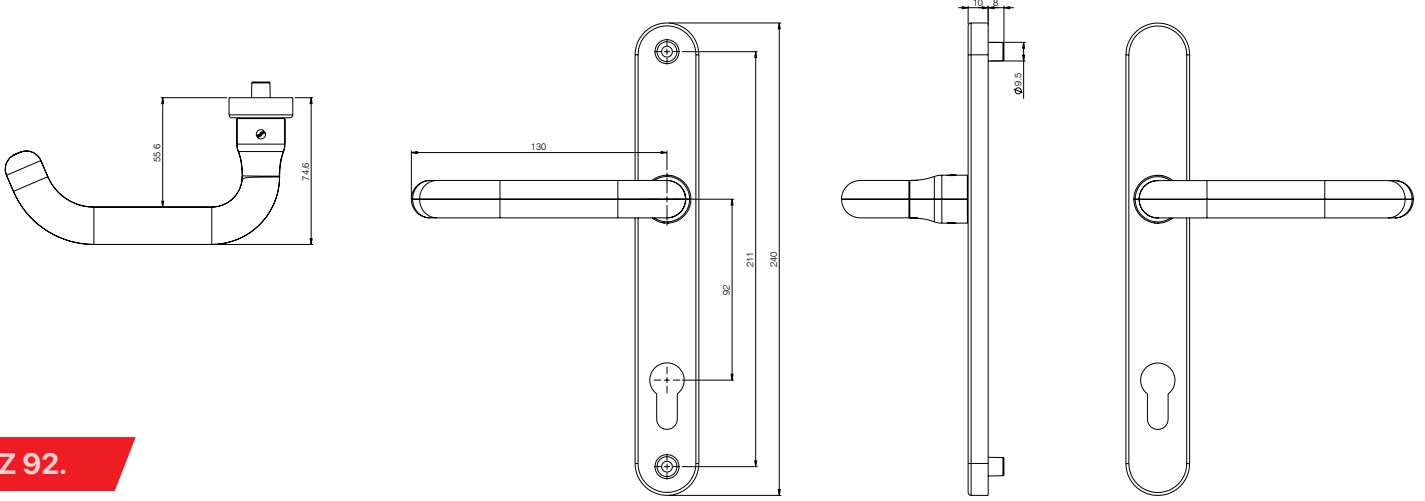

DOOR HANDLE

The **Supa™ Safety Door Handle**, part of Mila's Supa™ stainless steel door furniture range, has been ergonomically designed with accessibility in mind.

The curved shape of the extended lever makes it easy to grip and simple to operate, even with a closed fist. The returned end of the lever prevents anything becoming caught on it, providing additional safety. The handle is available in 5 durable stainless steel finishes and has been styled to be easily identifiable for partially sighted.

EASY INSTALLATION
 Universal design for both left and right handed doors.
 Sold complete with spindles and 3 screw lengths as standard

SUPA™ SAFETY STAINLESS STEEL. DOOR HANDLE

Technical Specification.

Manufactured from grade 304 stainless steel.