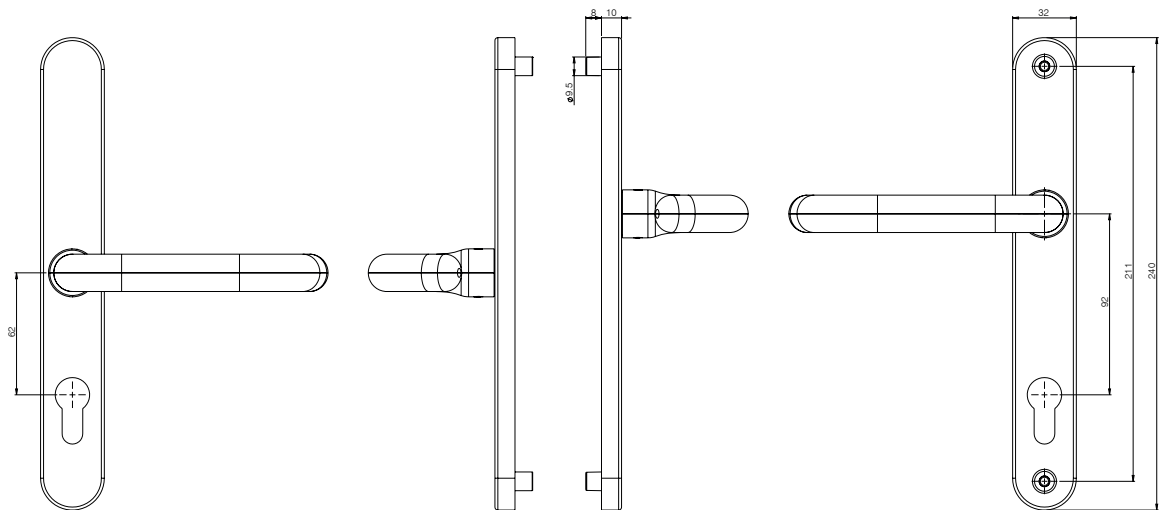

DOOR HANDLE

The **Supa™ Safety Door Handle**, part of Mila's Supa™ stainless steel door furniture range, has been ergonomically designed with accessibility in mind.

The curved shape of the extended lever makes it easy to grip and simple to operate, even with a closed fist. The returned end of the lever prevents anything becoming caught on it, providing additional safety. The handle is available in 5 durable stainless steel finishes and has been styled to be easily identifiable for partially sighted.

EASY INSTALLATION
 Universal design for both left and right handed doors.
 Sold complete with spindles and 3 screw lengths as standard

SUPA™ SAFETY STAINLESS STEEL. DOOR HANDLE

Technical Specification.

Manufactured from grade 304 stainless steel.

PZ 92.

PZ 92/62.

Part Numbers.

		PZ	Backplate (mm)	Polished Stainless Steel	Brushed Stainless Steel	Polished Gold PVD Stainless Steel	Brushed Gold PVD Stainless Steel*	Black Powder Coated Stainless Steel	White Powder Coated Stainless Steel
Supa™ Safety Door Handle	Lever/ Lever	92	240	570701	570702	570704	570703*	570707	570708
Supa™ Safety Door Handle	Lever/ Lever	92/62	240	570741	570742	570744	570743*	570747	570748