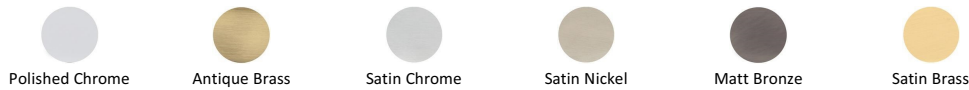

Gio RH Door Handle on Plate

MP4189.RH-MB

Heritage Brass Multi-Point Door Handle Lever Lock Gio RH Design Matt Bronze finish

Material:	Solid Brass
Finish:	Matt Bronze

Available Finishes

Polished Chrome

Antique Brass

Satin Chrome

Satin Nickel

Matt Bronze

Satin Brass

Product Dimensions (All dimensions are in millimeters unless otherwise indicated)

Backplate Length	285	Backplate Width	44	Backplate Projection	10	Lever Length	124.5
Projection	59						

About the Finish

Matt Bronze

An aged finish on brass creating a vintage appearance, yet one that also looks outstanding in contemporary schemes. Over a period of time the bronze colour will lighten along any edges and surfaces that are frequently touched and create a naturally aged appearance highlighting frequently touched areas and exposing the brass below.