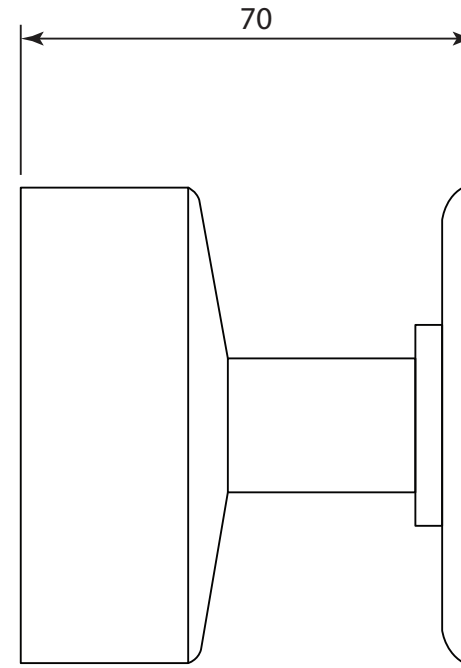

FB1088 & NFS703

ALL DIMENSIONS IN  
MM UNLESS STATED

THE CONTENTS OF THIS DRAWING ARE COPYRIGHT AND SHOULD NOT  
BE REPRODUCED WITHOUT THE PERMISSION OF DJH GROUP LTD

					QTY	
		<b>FOR ACTUAL COLOUR REFER TO MAIN WEB PAGE FOR THIS ITEM.</b>	<b>DESCRIPTION</b>		<b>DRG.</b>	D. Urwin
			Taunton Centre Door Knob		<b>DATE</b>	17/10/18
1	17/10/18	<b>COLOUR HERE FOR DIMENSION</b>	<b>LT REF.</b>	H:\Finess & Stonebridge Handle Hardware/Stonebridge-CAD/ Dim Dwgs/pdf	<b>SCALE</b>	N/A
<b>ISSUE</b>	<b>DATE</b>	<b>PURPOSES ONLY.</b>	<b>MATL.</b>	Forged Steel	<b>CODE</b>	FB1088 & NFS703