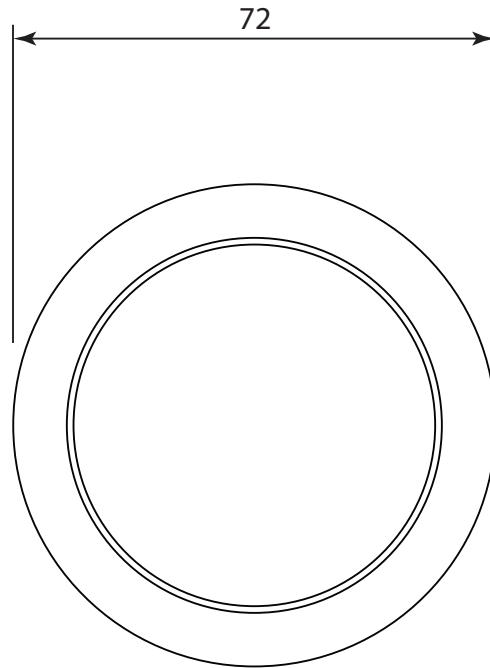

FB1088 & NFS703

ALL DIMENSIONS IN  
MM UNLESS STATED

THE CONTENTS OF THIS DRAWING ARE COPYRIGHT AND SHOULD NOT  
BE REPRODUCED WITHOUT THE PERMISSION OF DJH GROUP LTD

					QTY	
		<b>FOR ACTUAL COLOUR REFER TO MAIN WEB PAGE FOR THIS ITEM.</b>	<b>DESCRIPTION</b>		<b>DRG.</b>	D. Urwin
			Taunton Centre Door Knob		<b>DATE</b>	17/10/18
1	17/10/18	<b>COLOUR HERE FOR DIMENSION</b>	<b>LT REF.</b>	H:\Finess & Stonebridge Handle Hardware/Stonebridge-CAD/ Dim Dwgs/pdf	<b>SCALE</b>	N/A
<b>ISSUE</b>	<b>DATE</b>	<b>PURPOSES ONLY.</b>	<b>MATL.</b>	Forged Steel	<b>CODE</b>	FB1088 & NFS703