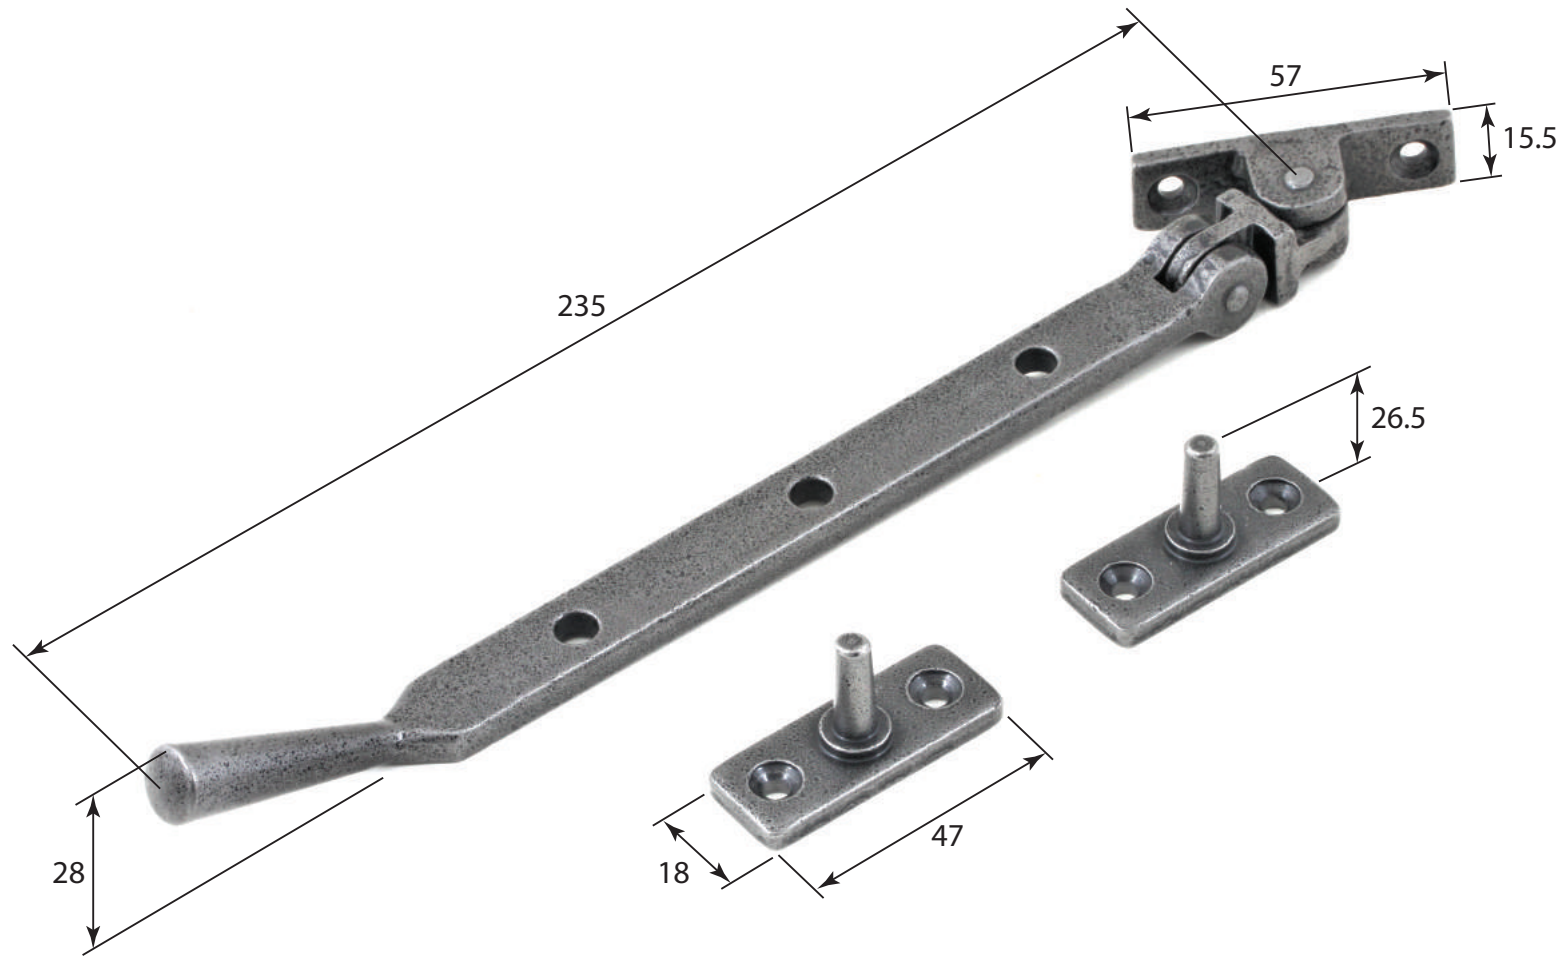

FB200 & SS800

ALL DIMENSIONS IN
MM UNLESS STATED

THE CONTENTS OF THIS DRAWING ARE COPYRIGHT AND SHOULD NOT
BE REPRODUCED WITHOUT THE PERMISSION OF DJH GROUP LTD

					QTY	
		FOR ACTUAL COLOUR REFER TO MAIN WEB PAGE FOR THIS ITEM.	DESCRIPTION		DRG.	D. Urwin
			Padstow Window Casement Stay		DATE	29/10/18
1	29/10/18	COLOUR HERE FOR DIMENSION	LT REF.	H:\Finess & Stonebridge Handle Hardware/Stonebridge-CAD/ Dim Dwgs/pdf	SCALE	N/A
ISSUE	DATE	PURPOSES ONLY.	MATL.	Forged Steel	CODE	FB200 & SS800