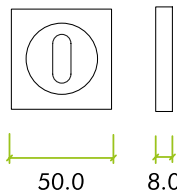

ZPZSQ002

SPECIFICATION

- Square standard profile escutcheon
- 50mm x 8mm square rose
- Grub screw fixing
- Fixing screws supplied
- Suitable for use with a customised ZPZ lever on rose

SUITABILITY

STANDARDS

TECHNICAL

CODE	DESCRIPTION	ADDITIONAL INFO.	FINISH
ZPZSQ002-OMB	Square standard profile escutcheon	Zinc base material	Oscuro Matt Black
ZPZSQ002-ETB	Square standard profile escutcheon	Zinc base material	Etna Bronze
ZPZSQ002-FSB	Square standard profile escutcheon	Zinc base material	Favo Satin Brass
ZPZSQ002-TRG	Square standard profile escutcheon	Zinc base material	Tuscan Rose Gold

ZOO
ARCHITECTURAL HARDWARE

For more information please contact us today:

ERA Home Security T/A Zoo Hardware,
Unit B, Dukes Drive, Kingmoor Park North,
Carlisle, Cumbria CA6 4SH

Call: 01228 672900
Fax: 01228 672928
Email: sales@zoo-hardware.co.uk
Web: www.zoohardware.co.uk

FM 668401 EMS 668402