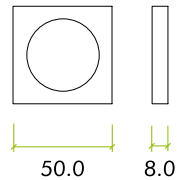

ZPZSQSRT

SPECIFICATION

- Spare square rose pack for turn and release set
- 50mm x 8mm screw on rose
- Supplied in pairs
- Suitable for replacing or customising the rose on a ZPZ turn and release

SUITABILITY

STANDARDS

TECHNICAL

CODE	DESCRIPTION	ADDITIONAL INFO.	FINISH
ZPZSQSRT-OMB	Spare square rose pack - turn & release	Zinc base material	Oscuro Matt Black
ZPZSQSRT-ETB	Spare square rose pack - turn & release	Zinc base material	Etna Bronze
ZPZSQSRT-FSB	Spare square rose pack - turn & release	Zinc base material	Favo Satin Brass
ZPZSQSRT-TRG	Spare square rose pack - turn & release	Zinc base material	Tuscan Rose Gold

For more information please contact us today:

ERA Home Security T/A Zoo Hardware,
Unit B, Dukes Drive, Kingmoor Park North,
Carlisle, Cumbria CA6 4SH

Call: 01228 672900
Fax: 01228 672928
Email: sales@zoo-hardware.co.uk
Web: www.zoohardware.co.uk

FM 668401 EMS 668402