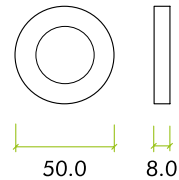

- Spare rose pack for lever on rose
- 50mm x 8mm screw on rose
- Supplied in pairs
- Suitable for replacing or customising the rose on a ZPZ lever

SUITABILITY

STANDARDS

TECHNICAL

CODE	DESCRIPTION	ADDITIONAL INFO.	FINISH
ZPZSRCP	Spare rose pack - lever on rose	Zinc base material	Polished Chrome
ZPZSRSC	Spare rose pack - lever on rose	Zinc base material	Satin Chrome
ZPZSR-OMB	Spare rose pack - lever on rose	Zinc base material	Oscuro Matt Black
ZPZSR-ETB	Spare rose pack - lever on rose	Zinc base material	Etna Bronze
ZPZSR-FSB	Spare rose pack - lever on rose	Zinc base material	Favo Satin Brass
ZPZSR-TRG	Spare rose pack - lever on rose	Zinc base material	Tuscan Rose Gold