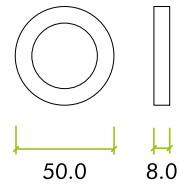

ZPZSRT

SPECIFICATION

- Spare rose pack for turn and release set
- 50mm x 8mm screw on rose
- Supplied in pairs
- Suitable for replacing or customising the rose on a ZPZ turn and release

SUITABILITY

STANDARDS

TECHNICAL

CODE	DESCRIPTION	ADDITIONAL INFO.	FINISH
ZPZSRT-OMB	Spare rose pack - turn & release	Zinc base material	Oscuro Matt Black
ZPZSRT-ETB	Spare rose pack - turn & release	Zinc base material	Etna Bronze
ZPZSRT-FSB	Spare rose pack - turn & release	Zinc base material	Favo Satin Brass
ZPZSRT-TRG	Spare rose pack - turn & release	Zinc base material	Tuscan Rose Gold

For more information please contact us today:

ERA Home Security T/A Zoo Hardware,
Unit B, Dukes Drive, Kingmoor Park North,
Carlisle, Cumbria CA6 4SH

Call: 01228 672900
Fax: 01228 672928
Email: sales@zoo-hardware.co.uk
Web: www.zoohardware.co.uk

FM 668401 EMS 668402