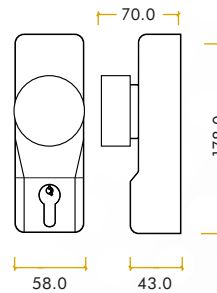

TECHNICAL SPECIFICATION

VPH302EC

CODE	FINISH
VPH302ECSS	Satin Stainless

SPECIFICATIONS

- Grade 304 Stainless Steel
- Satin Stainless Steel finish
- Non-handed
- Knurled rim grip
- Surface mounted
- Supplied as standard for doors up to 45mm thick
- Fitted with Euro profile cylinder and keys

TECHNICAL

SUITABLE

CODE	DESCRIPTION	FINISH	ADDITIONAL INFO.
VPH302ECSS	Knob operated outside access device	SS	with Euro profile cylinder
	<p>For more information please contact us today: Call: 01228 672900 Fax: 01228 672928 Email: sales@vierdesign.co.uk Web: www.vierdesign.co.uk</p> <p>Vier Design, Unit B, Dukes Drive Kingmoor Park North, Carlisle, Cumbria CA6 4SH</p>	 	<p>URS is a member of Registrar of Standards (Holdings) Ltd.</p>