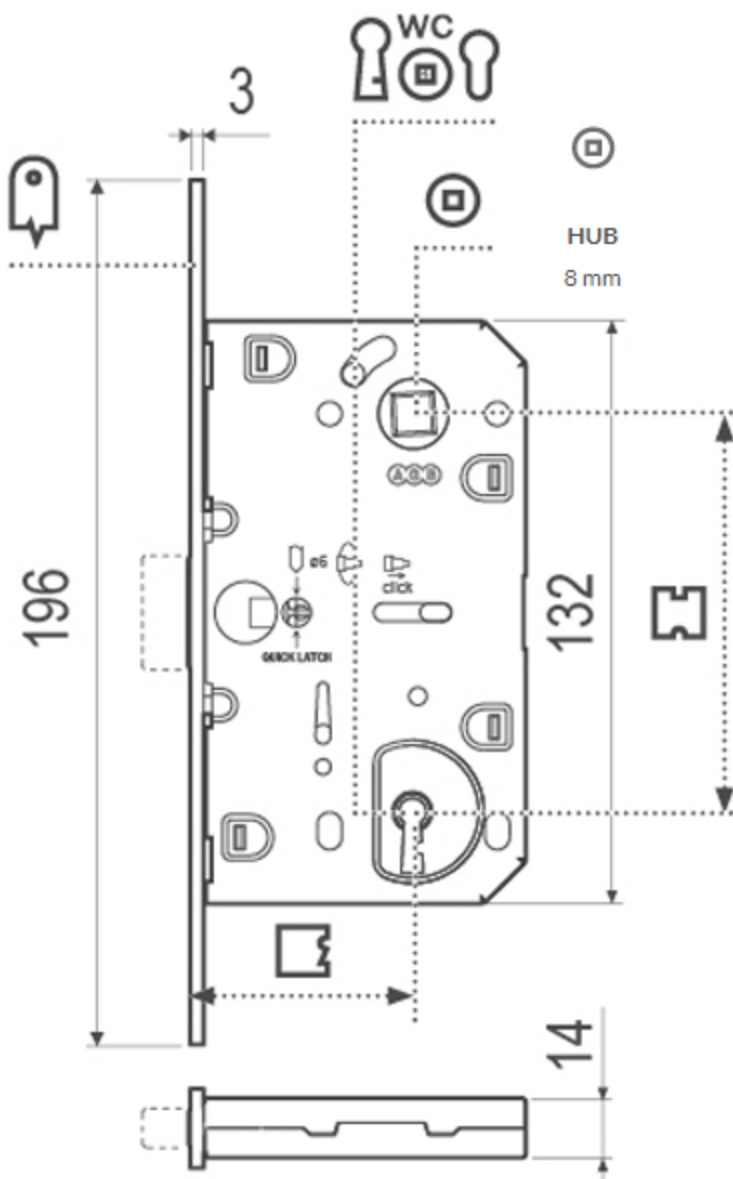

FOREND
18 mm

CLOSING
key lock

bathroom lock (6 mm)
cylinder lock

AXIS

90 mm (key)

96 mm (WC)

85 mm (cylinder)

BACKSET

35/50/60 mm