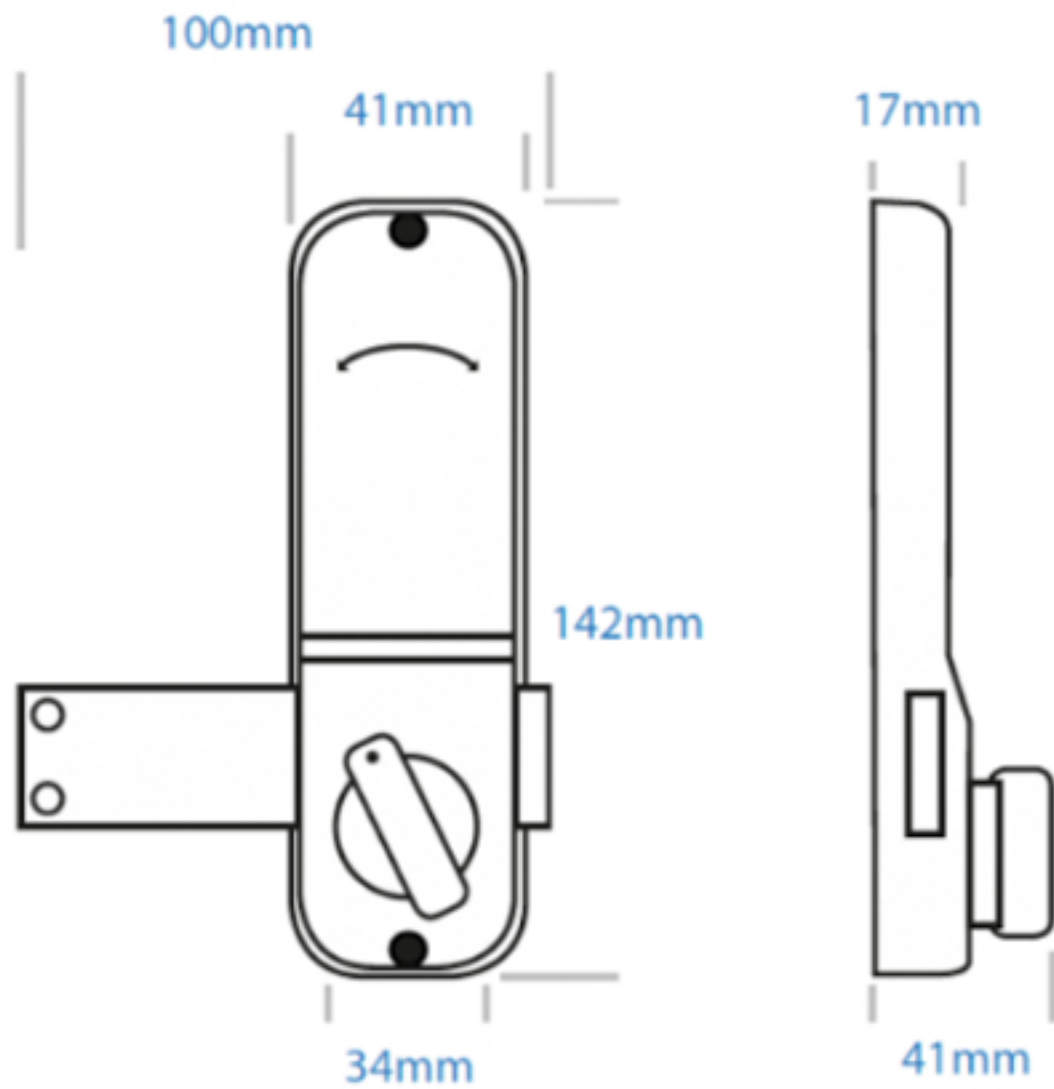

2000 Series Keypad

Rim Deadbolt