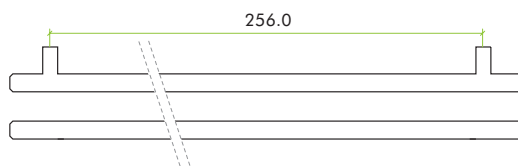

TOP DRAWER FITTINGS

TDFPT-256-316

TECHNICAL SPECIFICATION SHEET

Polished
Chrome

Brushed
Nickel

Matt Black

Brushed Gold

Matt White

PRODUCT SPECIFICATIONS

- T-bar cabinet handle

DIMENSIONS

CODE	DESCRIPTION	FINISH
TDFPT-256-316-CP	T-bar cabinet handle	Polished Chrome
TDFPT-256-316-BN	T-bar cabinet handle	Brushed Nickel
TDFPT-256-316-MB	T-bar cabinet handle	Matt Black
TDFPT-256-316-BG	T-bar cabinet handle	Brushed Gold
TDFPT-256-316-MW	T-bar cabinet handle	Matt White
	<p>For more information please contact us today: ERA Home Security T/A Zoo Hardware, Unit B, Dukes Drive, Kingmoor Park North, Carlisle, Cumbria CA6 4SH</p> <p>Call: 01228 672900 Fax: 01228 672928 Email: sales@zoo-hardware.co.uk Web: www.zoohardware.co.uk</p>	