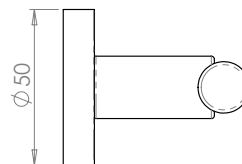

MANITAL®
maniglie italiane

**NEW PRODUCT
DATA SHEET**

DOOR HANDLES

CALLA

AQ4

DESIGNER LEVER ON ROUND ROSE

- 100% Italian design and manufacture
- Solid Brass construction
- Suited ancillary products available

(AA1 euro escutcheon, AA3 standard escutcheon, AQ12 turn and release)

Now available in satin nickel from stock and in dark bronze as a special order (4 - 6 week lead time)

SN

DB

Carlisle Brass Ltd
Parkhouse Road
Carlisle
Cumbria
CA3 0JU

Tel: 01228 511 030
Fax: 01228 511 885

CARLISLE BRASS

www.carlislebrass.com