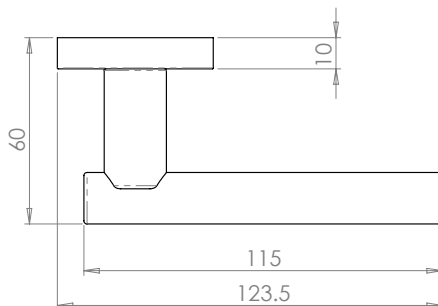

MANITAL®
maniglie italiane

**NEW PRODUCT
DATA SHEET**

DOOR HANDLES

CALLA

AQ4

DESIGNER LEVER ON ROUND ROSE

- 100% Italian design and manufacture
- Solid Brass construction
- Suited ancillary products available

(AA1 euro escutcheon, AA3 standard escutcheon, AQ12 turn and release)

Now available in satin nickel from stock and in dark bronze as a special order (4 - 6 week lead time)

SN

DB

Carlisle Brass Ltd
Parkhouse Road
Carlisle
Cumbria
CA3 0JU

Tel: 01228 511 030
Fax: 01228 511 885

CARLISLE BRASS

www.carlislebrass.com