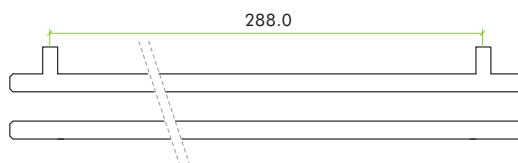

TOP DRAWER FITTINGS

TDFPT-288-348

TECHNICAL SPECIFICATION SHEET

Polished
Chrome

Brushed
Nickel

Matt Black

Brushed Gold

Matt White

PRODUCT SPECIFICATIONS

- T-bar cabinet handle

DIMENSIONS

CODE	DESCRIPTION	FINISH
TDFPT-288-348-CP	T-bar cabinet handle	Polished Chrome
TDFPT-288-348-BN	T-bar cabinet handle	Brushed Nickel
TDFPT-288-348-MB	T-bar cabinet handle	Matt Black
TDFPT-288-348-BG	T-bar cabinet handle	Brushed Gold
TDFPT-288-348-MW	T-bar cabinet handle	Matt White
	<p>For more information please contact us today: ERA Home Security T/A Zoo Hardware, Unit B, Dukes Drive, Kingmoor Park North, Carlisle, Cumbria CA6 4SH</p> <p>Call: 01228 672900 Fax: 01228 672928 Email: sales@zoo-hardware.co.uk Web: www.zoohardware.co.uk</p>	