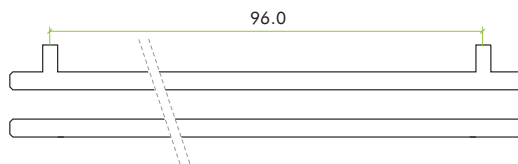

TOP DRAWER FITTINGS

TDFPT-96-156

TECHNICAL SPECIFICATION SHEET

Polished
Chrome

Brushed
Nickel

Matt Black

Brushed Gold

Matt White

PRODUCT SPECIFICATIONS

- T-bar cabinet handle

DIMENSIONS

CODE	DESCRIPTION	FINISH
TDFPT-96-156-CP	T-bar cabinet handle	Polished Chrome
TDFPT-96-156-BN	T-bar cabinet handle	Brushed Nickel
TDFPT-96-156-MB	T-bar cabinet handle	Matt Black
TDFPT-96-156-BG	T-bar cabinet handle	Brushed Gold
TDFPT-96-156-MW	T-bar cabinet handle	Matt White
	<p>For more information please contact us today: ERA Home Security T/A Zoo Hardware, Unit B, Dukes Drive, Kingmoor Park North, Carlisle, Cumbria CA6 4SH</p> <p>Call: 01228 672900 Fax: 01228 672928 Email: sales@zoo-hardware.co.uk Web: www.zoohardware.co.uk</p>	