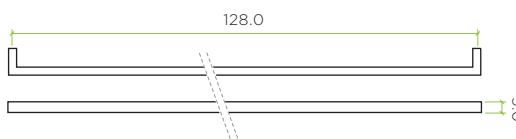

TOP DRAWER FITTINGS

TDFPS-128

TECHNICAL SPECIFICATION SHEET

Polished
Chrome

Brushed
Nickel

Matt Black

Brushed Gold

Matt White

PRODUCT SPECIFICATIONS

- Square block cabinet handle
- Zinc base material

DIMENSIONS

CODE	DESCRIPTION	FINISH
TDFPS-128-CP	Sqaure block cabinet handle	Polished Chrome
TDFPS-128-BN	Sqaure block cabinet handle	Brushed Nickel
TDFPS-128-MB	Sqaure block cabinet handle	Matt Black
TDFPS-128-BG	Sqaure block cabinet handle	Brushed Gold
TDFPS-128-MW	Sqaure block cabinet handle	Matt White
	<p>For more information please contact us today: ERA Home Security T/A Zoo Hardware, Unit B, Dukes Drive, Kingmoor Park North, Carlisle, Cumbria CA6 4SH</p> <p>Call: 01228 672900 Fax: 01228 672928 Email: sales@zoo-hardware.co.uk Web: www.zoohardware.co.uk</p>	