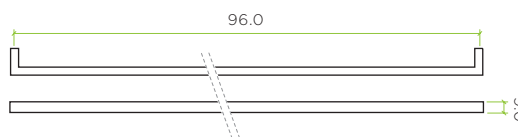

TOP DRAWER FITTINGS

TDFPS-96

TECHNICAL SPECIFICATION SHEET

Polished
Chrome

Brushed
Nickel

Matt Black

Brushed Gold

Matt White

PRODUCT SPECIFICATIONS

- Square block cabinet handle
- Zinc base material

DIMENSIONS

CODE	DESCRIPTION	FINISH
TDFPS-96-CP	Sqaure block cabinet handle	Polished Chrome
TDFPS-96-BN	Sqaure block cabinet handle	Brushed Nickel
TDFPS-96-MB	Sqaure block cabinet handle	Matt Black
TDFPS-96-BG	Sqaure block cabinet handle	Brushed Gold
TDFPS-96-MW	Sqaure block cabinet handle	Matt White
	<p>For more information please contact us today: ERA Home Security T/A Zoo Hardware, Unit B, Dukes Drive, Kingmoor Park North, Carlisle, Cumbria CA6 4SH</p> <p>Call: 01228 672900 Fax: 01228 672928 Email: sales@zoo-hardware.co.uk Web: www.zoohardware.co.uk</p>	