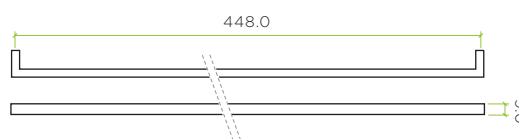

TOP DRAWER FITTINGS

TDFPS-448

TECHNICAL SPECIFICATION SHEET

Polished
Chrome

Brushed
Nickel

Matt Black

Brushed Gold

Matt White

PRODUCT SPECIFICATIONS

- Square block cabinet handle
- Zinc base material

DIMENSIONS

CODE	DESCRIPTION	FINISH
TDFPS-448-CP	Sqaure block cabinet handle	Polished Chrome
TDFPS-448-BN	Sqaure block cabinet handle	Brushed Nickel
TDFPS-448-MB	Sqaure block cabinet handle	Matt Black
TDFPS-448-BG	Sqaure block cabinet handle	Brushed Gold
TDFPS-448-MW	Sqaure block cabinet handle	Matt White
	<p>For more information please contact us today: ERA Home Security T/A Zoo Hardware, Unit B, Dukes Drive, Kingmoor Park North, Carlisle, Cumbria CA6 4SH</p> <p>Call: 01228 672900 Fax: 01228 672928 Email: sales@zoo-hardware.co.uk Web: www.zoohardware.co.uk</p>	