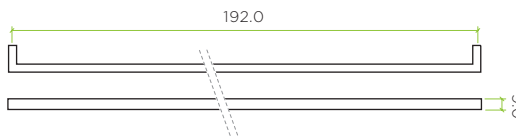

TOP DRAWER FITTINGS

TDFPS-192

TECHNICAL SPECIFICATION SHEET

Polished
Chrome

Brushed
Nickel

Matt Black

Brushed Gold

Matt White

PRODUCT SPECIFICATIONS

- Square block cabinet handle
- Zinc base material

DIMENSIONS

CODE	DESCRIPTION	FINISH
TDFPS-192-CP	Sqaure block cabinet handle	Polished Chrome
TDFPS-192-BN	Sqaure block cabinet handle	Brushed Nickel
TDFPS-192-MB	Sqaure block cabinet handle	Matt Black
TDFPS-192-BG	Sqaure block cabinet handle	Brushed Gold
TDFPS-192-MW	Sqaure block cabinet handle	Matt White
	<p>For more information please contact us today: ERA Home Security T/A Zoo Hardware, Unit B, Dukes Drive, Kingmoor Park North, Carlisle, Cumbria CA6 4SH</p> <p>Call: 01228 672900 Fax: 01228 672928 Email: sales@zoo-hardware.co.uk Web: www.zoohardware.co.uk</p>	