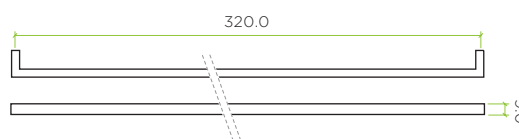

# TOP DRAWER FITTINGS

**TDFPS-320**

**TECHNICAL SPECIFICATION SHEET**

Polished  
Chrome

Brushed  
Nickel

Matt Black

Brushed Gold

Matt White

### PRODUCT SPECIFICATIONS

- Square block cabinet handle
- Zinc base material

### DIMENSIONS

CODE	DESCRIPTION	FINISH
TDFPS-320-CP	Sqaure block cabinet handle	Polished Chrome
TDFPS-320-BN	Sqaure block cabinet handle	Brushed Nickel
TDFPS-320-MB	Sqaure block cabinet handle	Matt Black
TDFPS-320-BG	Sqaure block cabinet handle	Brushed Gold
TDFPS-320-MW	Sqaure block cabinet handle	Matt White
	<p><b>For more information please contact us today:</b>            ERA Home Security T/A Zoo Hardware,            Unit B, Dukes Drive, Kingmoor Park North,            Carlisle, Cumbria CA6 4SH</p> <p><b>Call: 01228 672900</b>  <b>Fax: 01228 672928</b>  <b>Email: sales@zoo-hardware.co.uk</b>  <b>Web: www.zoohardware.co.uk</b></p>	